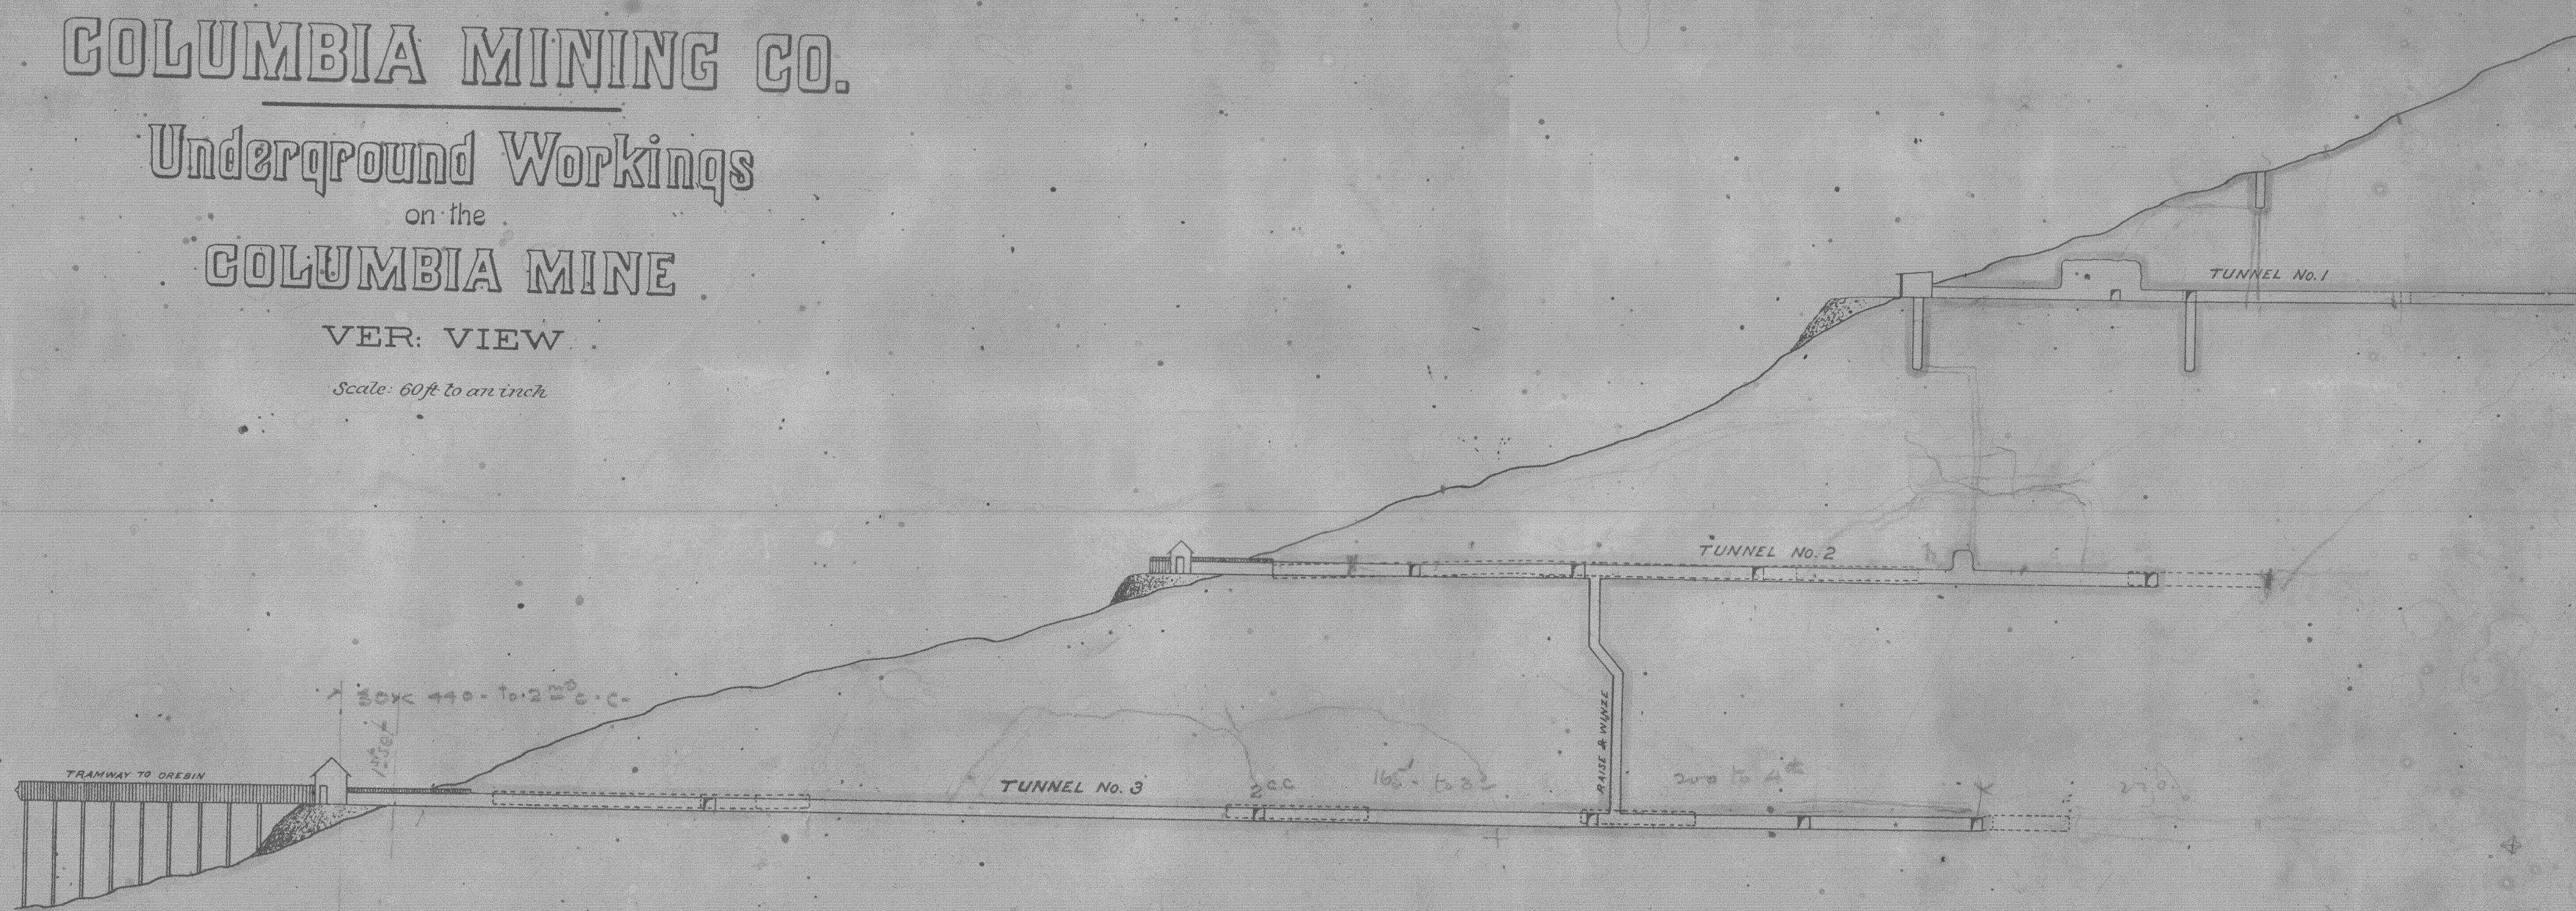

COLUMBIA MINING CO.

Underground Workings

on the

COLUMBIA MINE

VER: VIEW

Scale: 60ft to an inch

OFFICE OF
C. M. FOSTER
U. S. Dep. Min. Surv.
BAKER CITY OR.