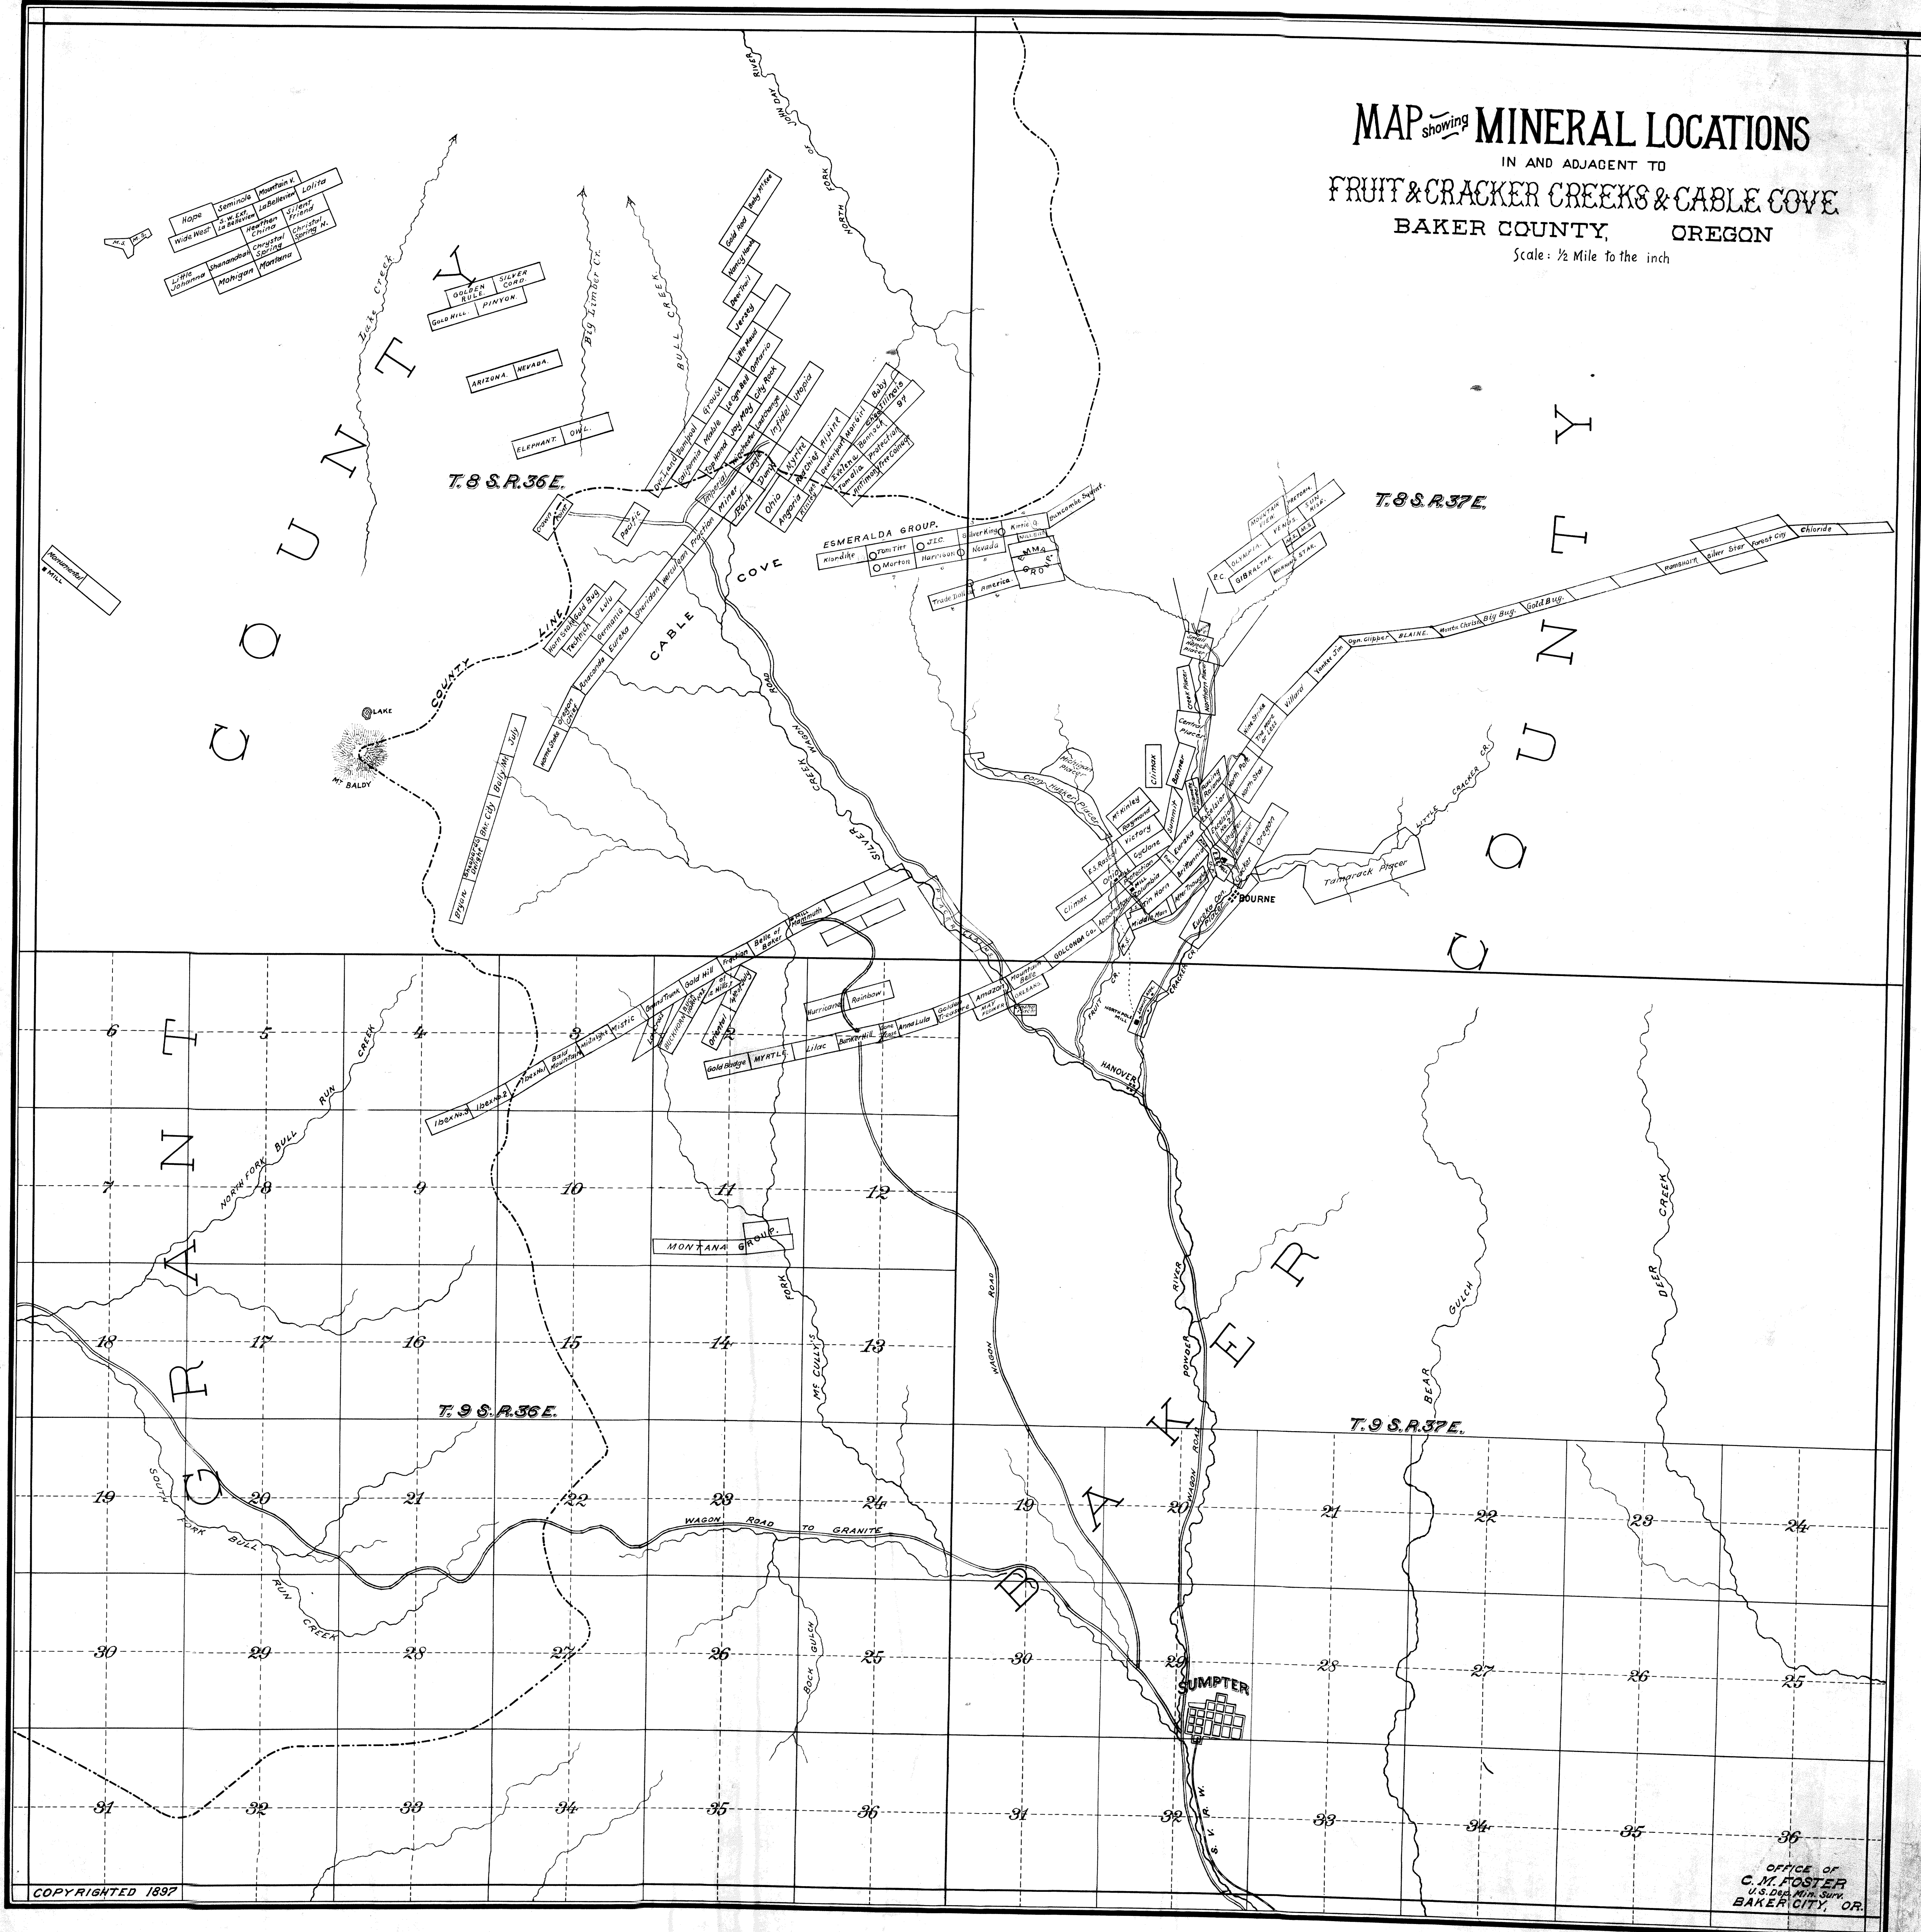

MAP showing MINERAL LOCATIONS

IN AND ADJACENT TO
FRUIT & CRACKER CREEKS & CABLE COVE
BAKER COUNTY, OREGON

Scale: 1/2 Mile to the inch

COPYRIGHTED 1897

OFFICE OF
C. M. FOSTER
U.S. Geol. Surv.
BAKER CITY, OR.

1897
1898