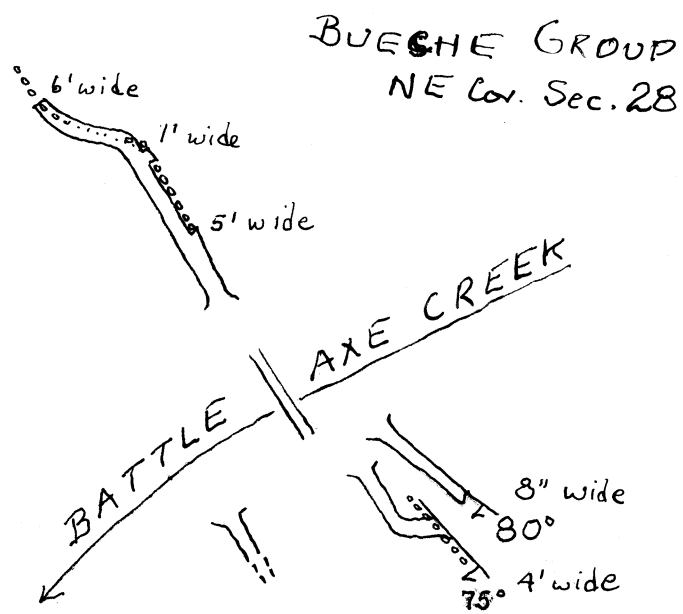

Map of the Bueche Group  
NE Cor. Sec. 28  
Marion County, Oregon

BUECHE GROUP 41-47-4  
North Santiam District  
Marion County

50'