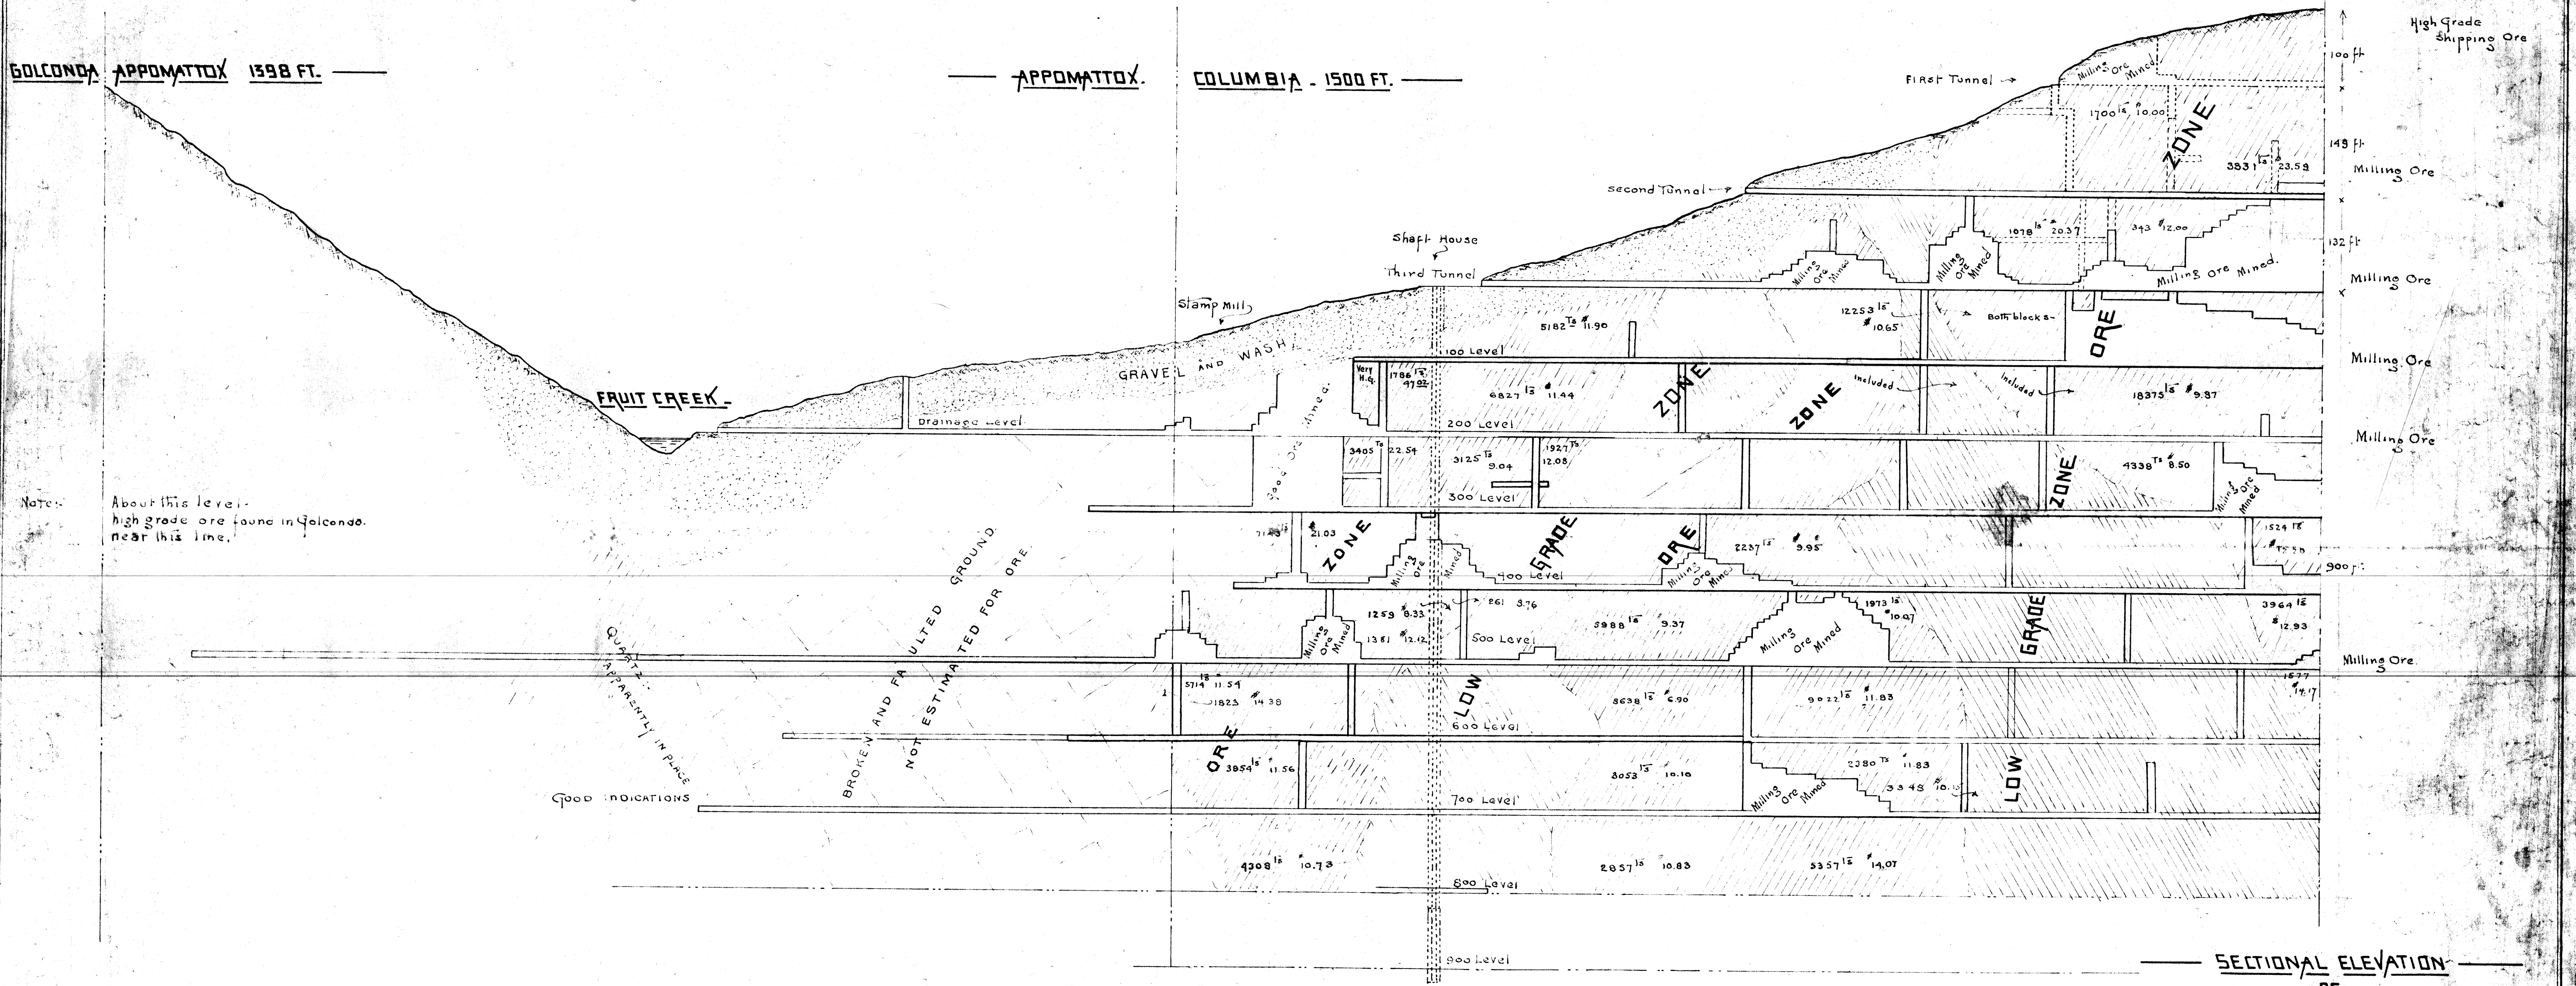

GOLCONDA APPOMATTOX 1398 FT.

APPOMATTOX COLUMBIA - 1500 FT.

FRACTION - 228 FT.

Note: About this level high grade ore found in Golconda near this line.

SECTIONAL ELEVATION
- OF -
COLUMBIA MINE
FOOT WALL
scale 1/100
1907

41-01-91