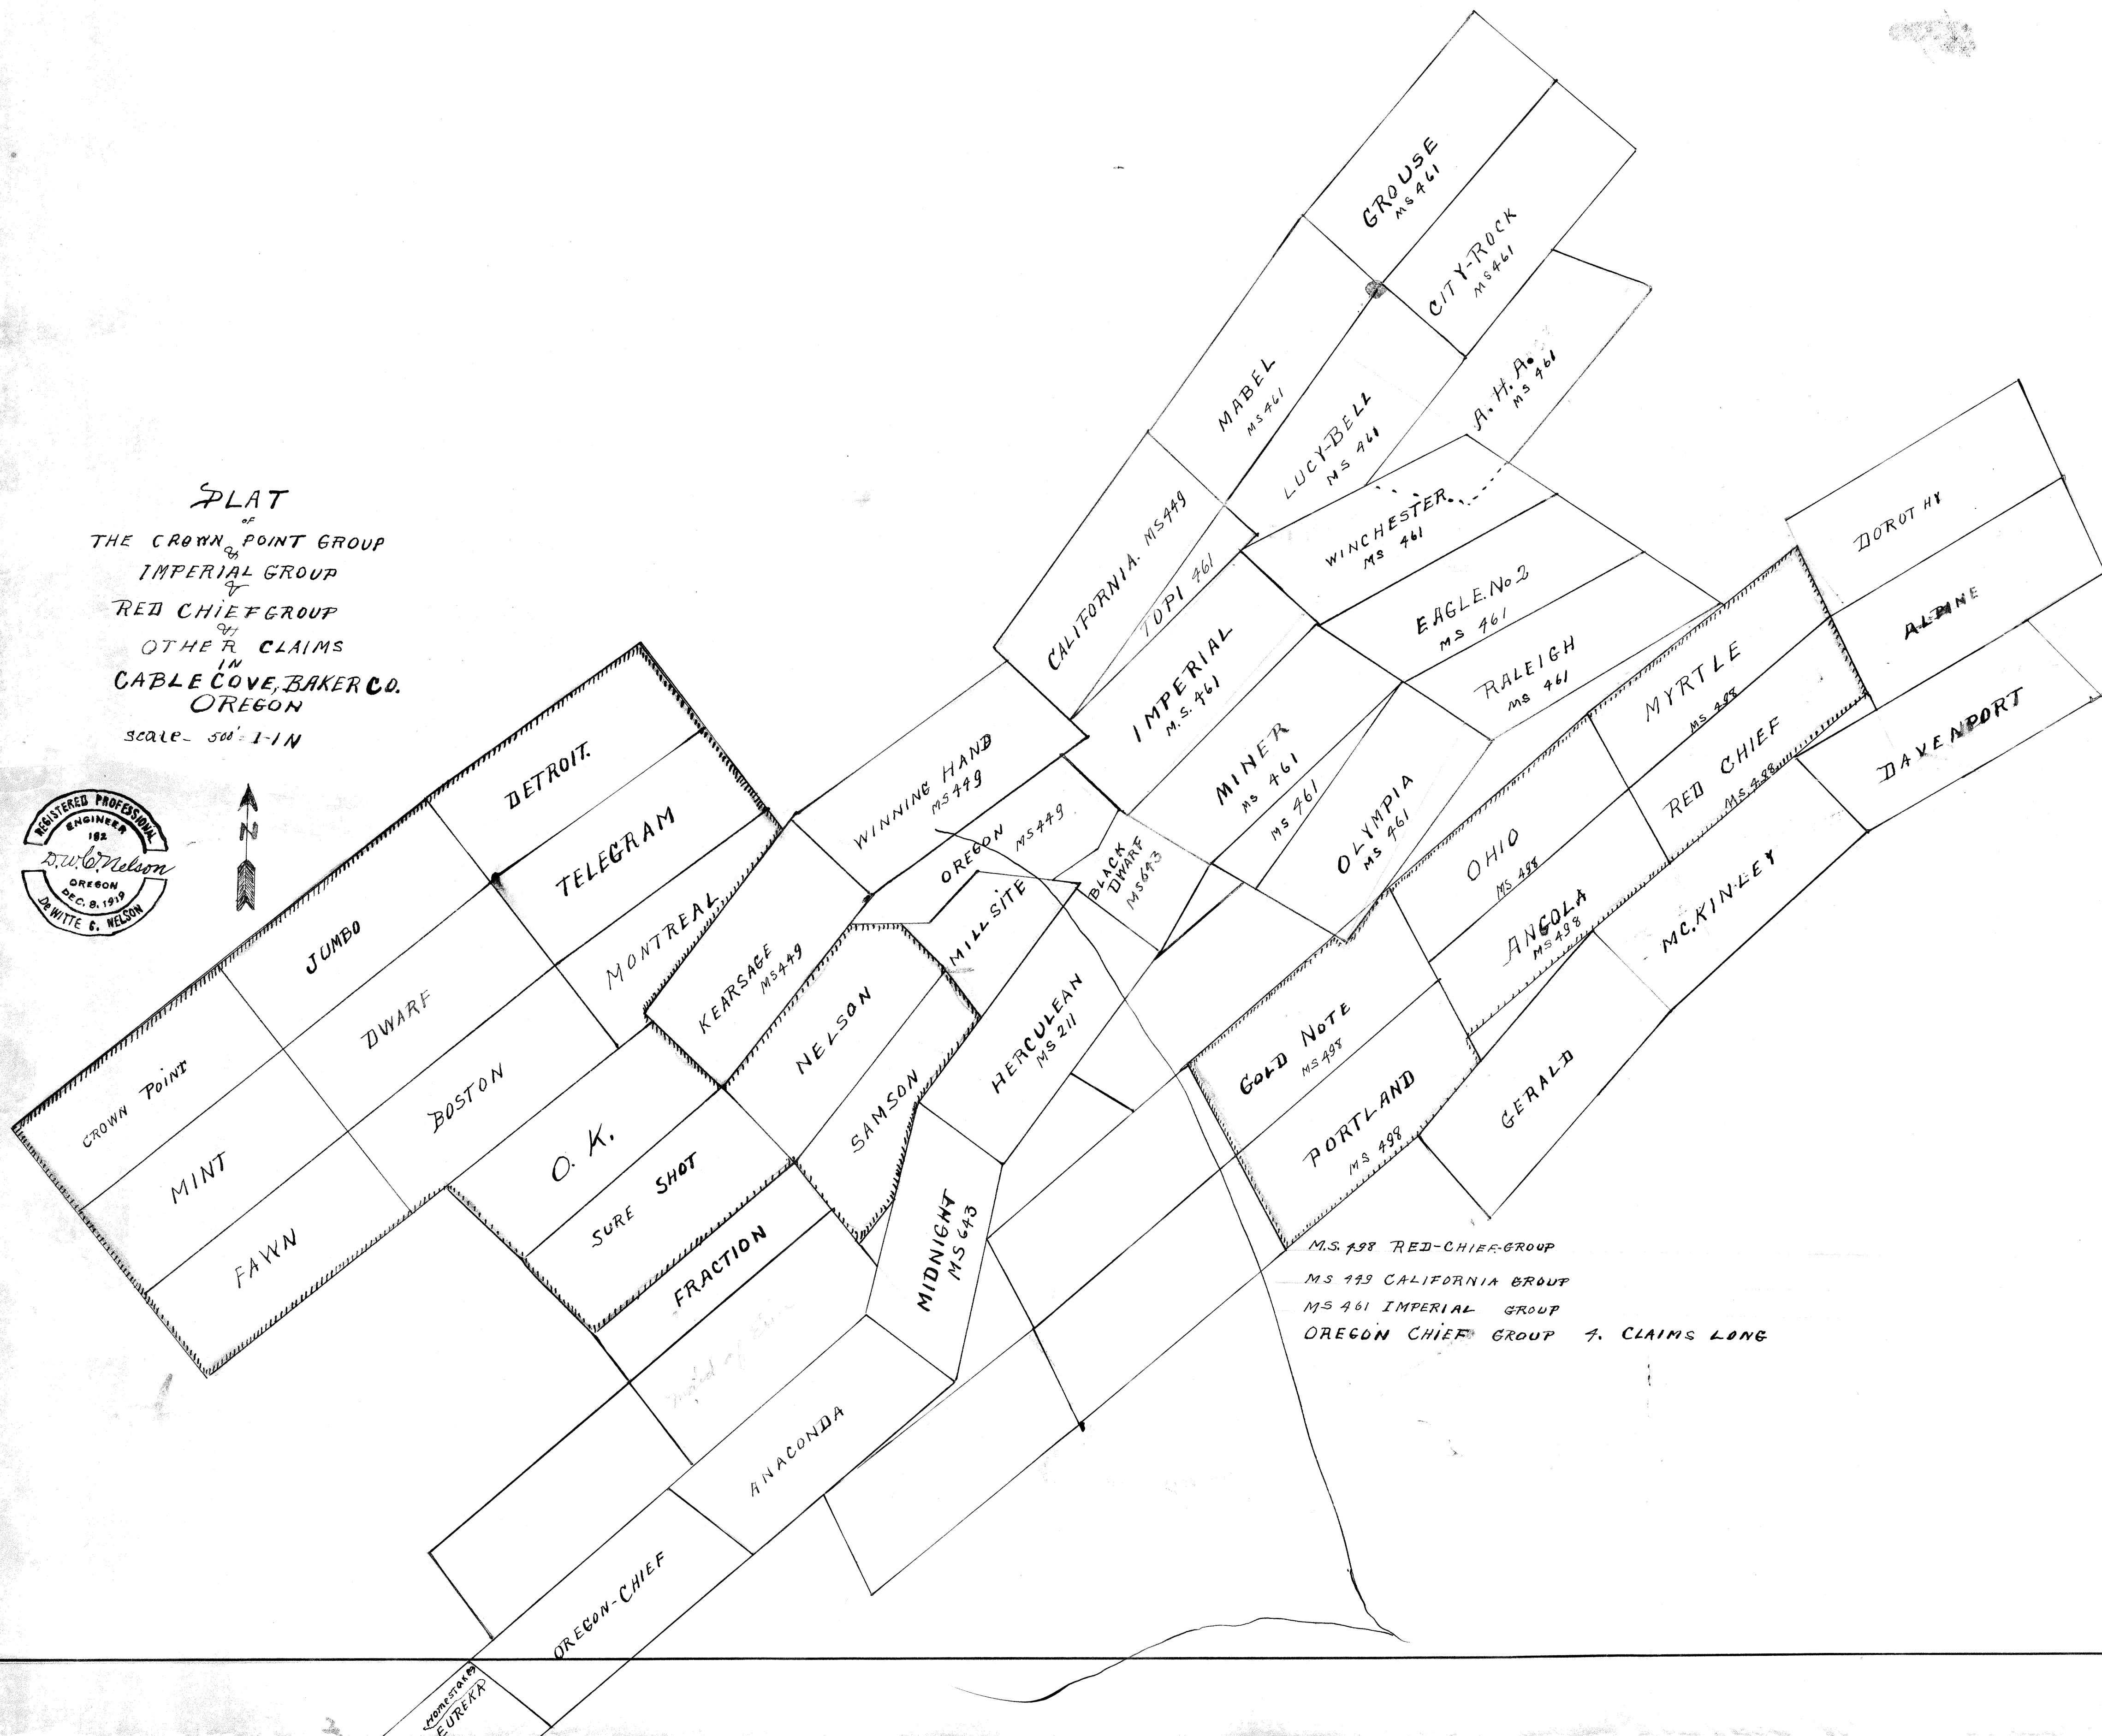

SLAT
OF
THE CROWN POINT GROUP
IMPERIAL GROUP
RED CHIEF GROUP
OTHER CLAIMS
IN
CABLE COVE, BAKER CO.
OREGON
SCALE - 50' = 1" = 1/4"

M.S. 498 RED-CHIEF-GROUP
M.S. 449 CALIFORNIA GROUP
M.S. 461 IMPERIAL GROUP
OREGON CHIEF GROUP 7. CLAIMS LONG