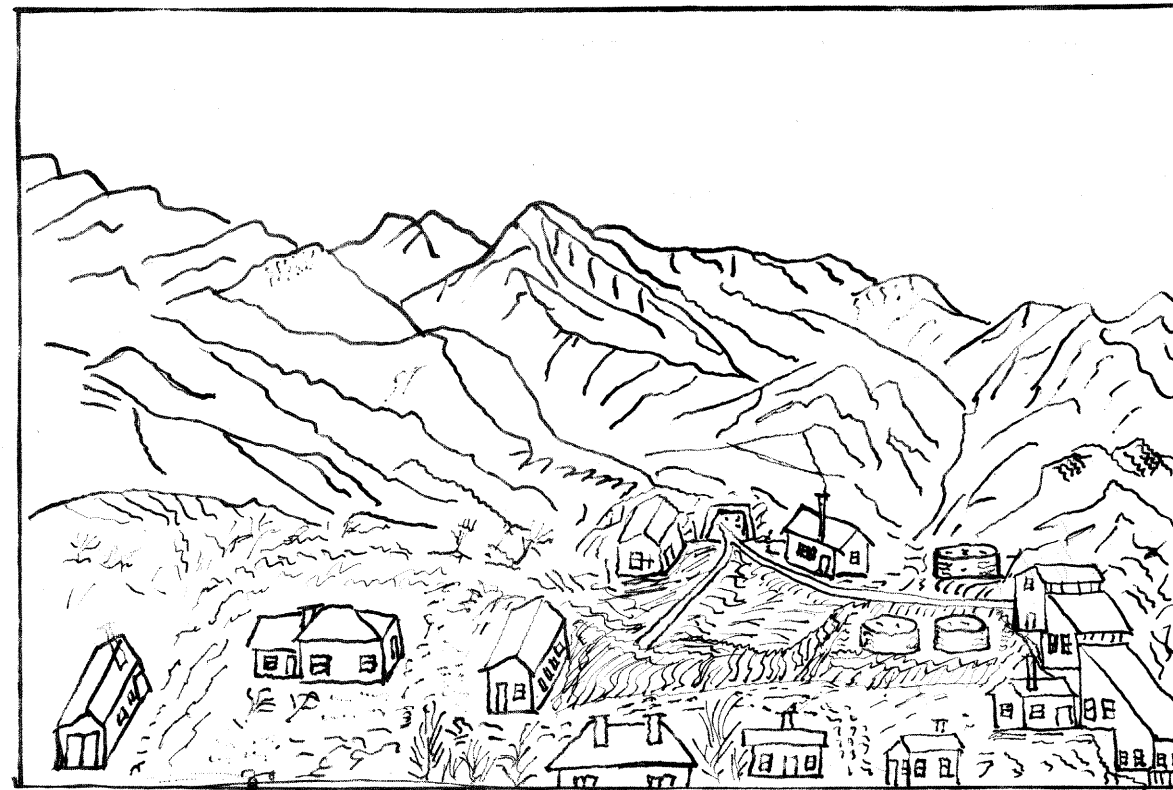

DURKEE GOLD MINES CO.

MAP of the GOLD HILL MINE

BAKER COUNTY ORE.

Scale: 300 ft. to an in.

GOLD HILL.

TOWNSHIP 11 S. R. 43 E.
RANGE 76 E.