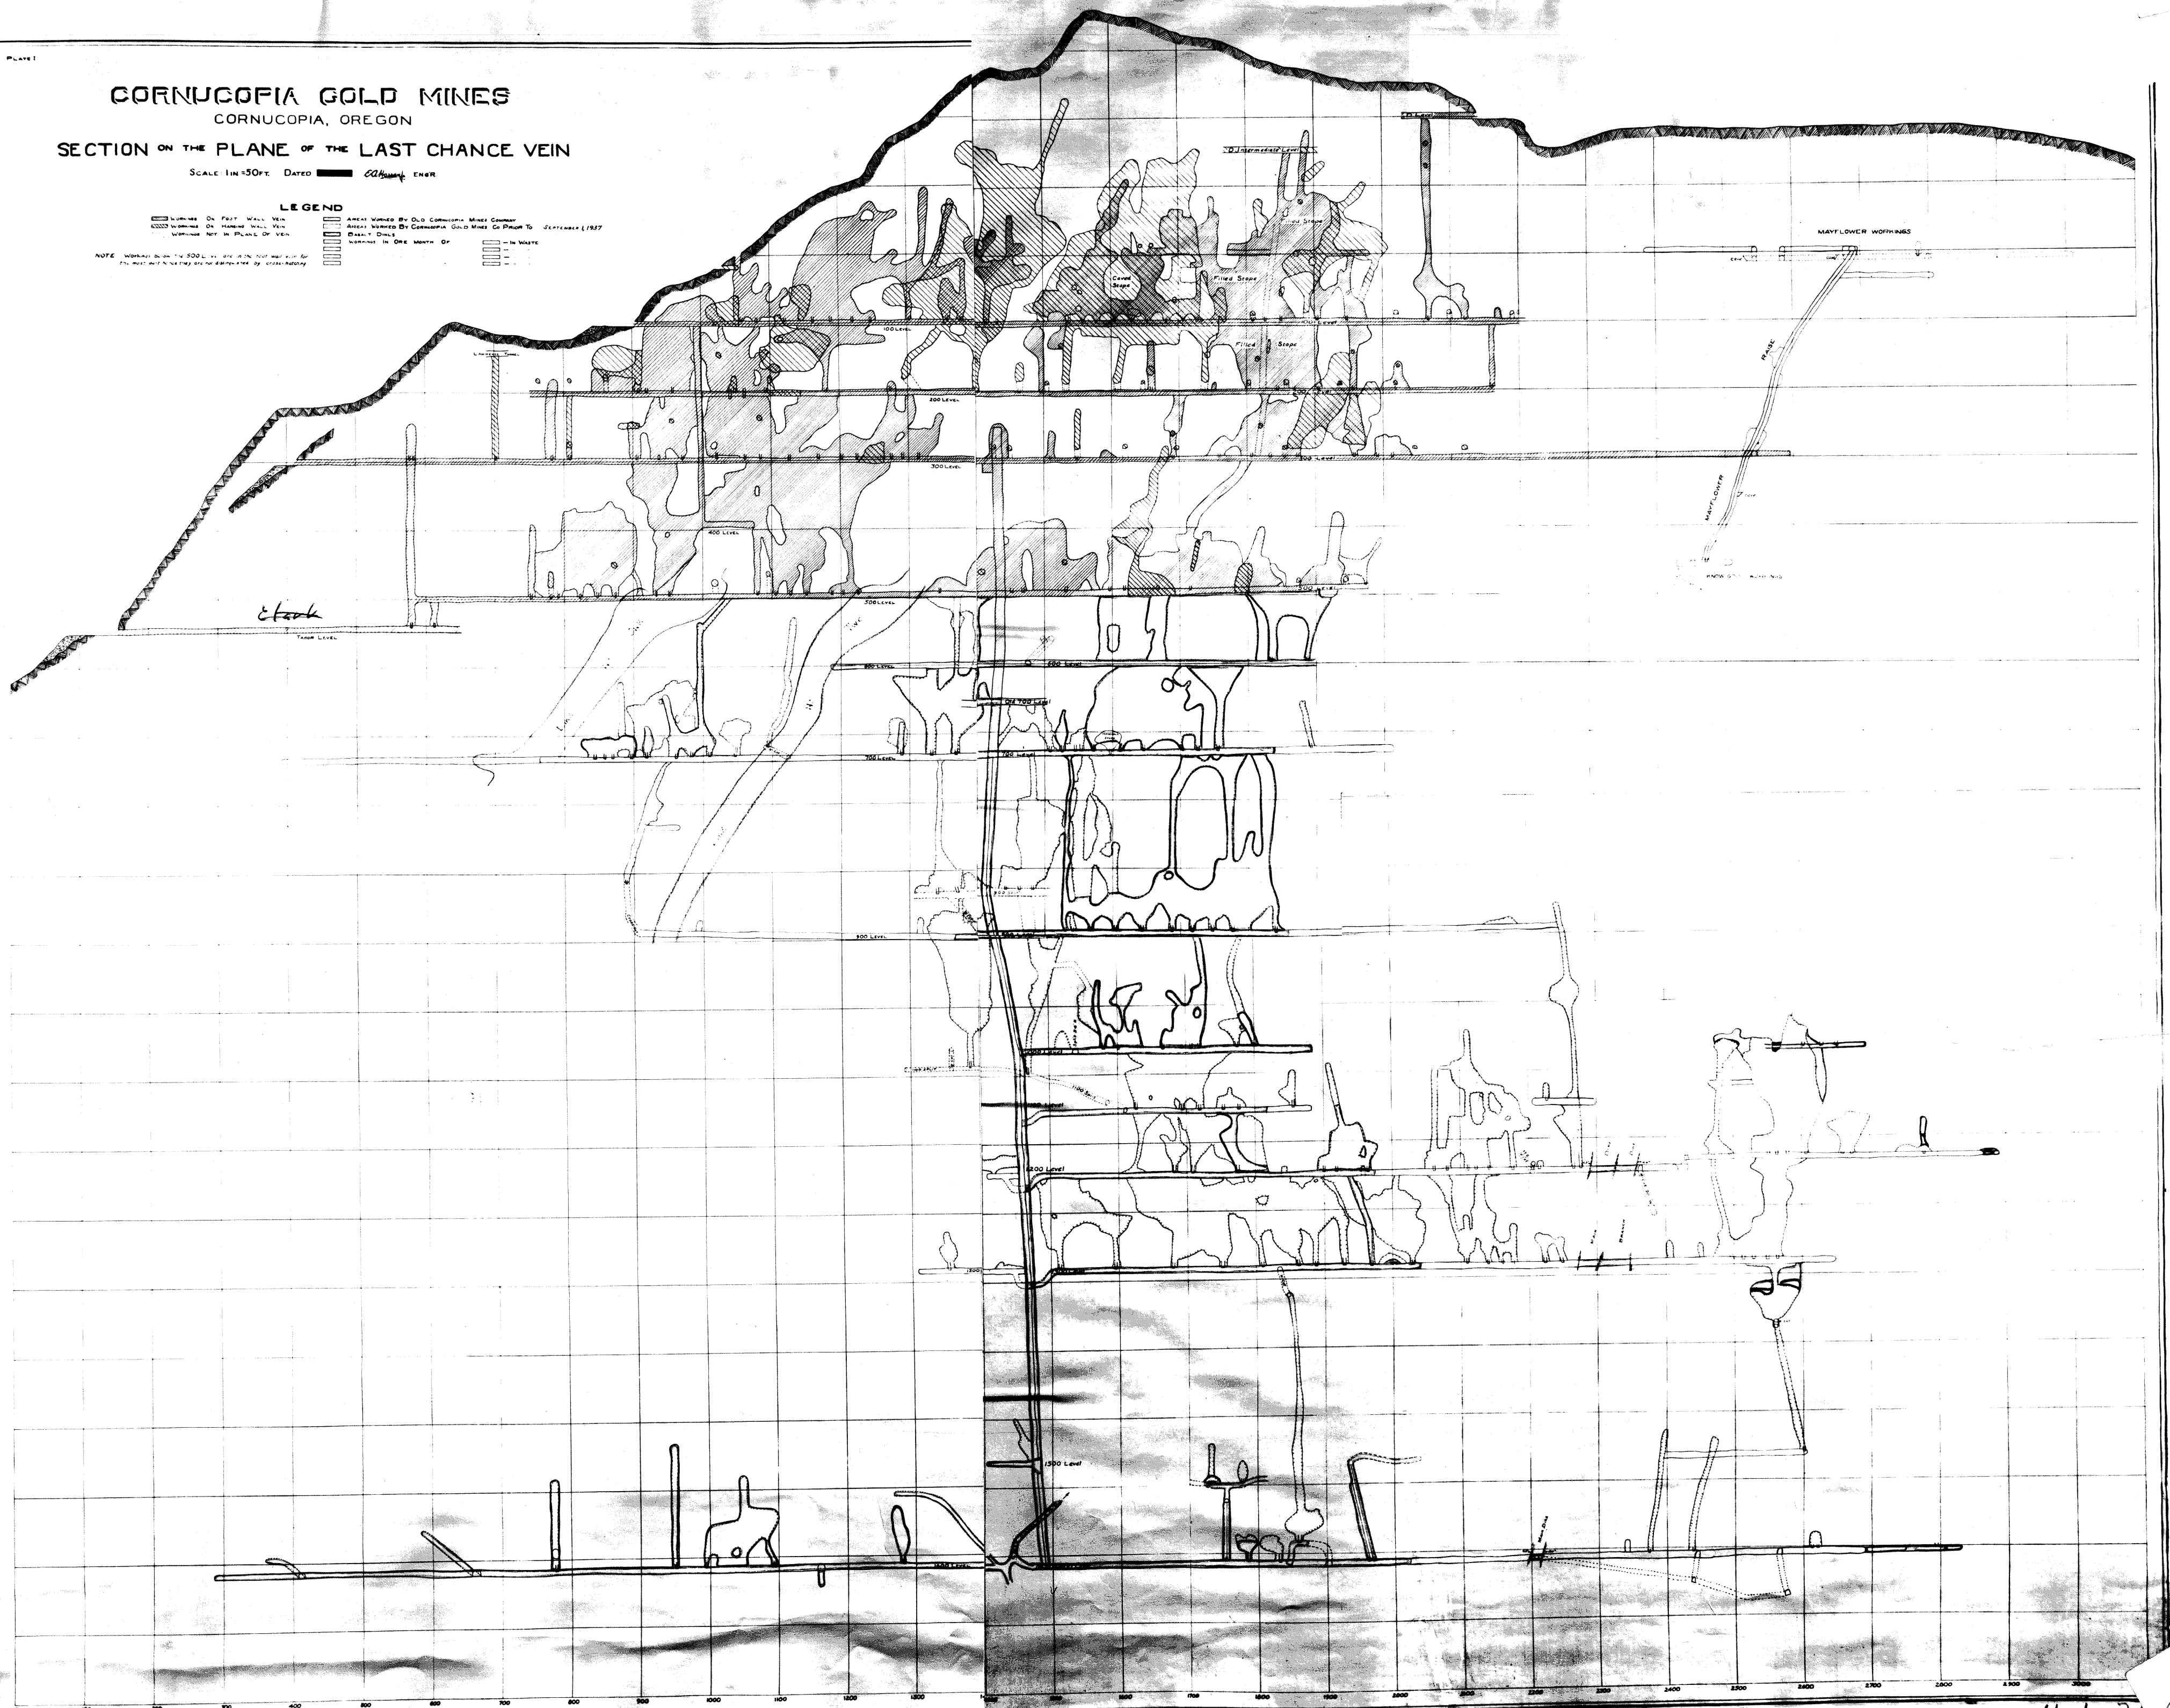

PLATE 1

CORNUCOPIA GOLD MINES

CORNUCOPIA, OREGON

SECTION ON THE PLANE OF THE LAST CHANCE VEIN

SCALE 1 IN = 50 FT. DATED *August* 1927

LEGEND

- ▨ WORKING ON EAST WALL VEIN
- ▤ WORKING ON HARBING WALL VEIN
- ▥ WORKING NOT IN PLACE OF VEIN
- ▧ AREA WORKED BY OLD CORNUCOPIA MINES COMPANY
- ▩ AREA WORKED BY CORNUCOPIA GOLD MINES CO FROM 15 SEPTEMBER 1927
- CHALKY ORE
- ▬ WORKING IN ONE MONTH OF
- ▭ IN WAIT

Cornucopia - Section on the Plane - Last Chance Vein

15-1-21