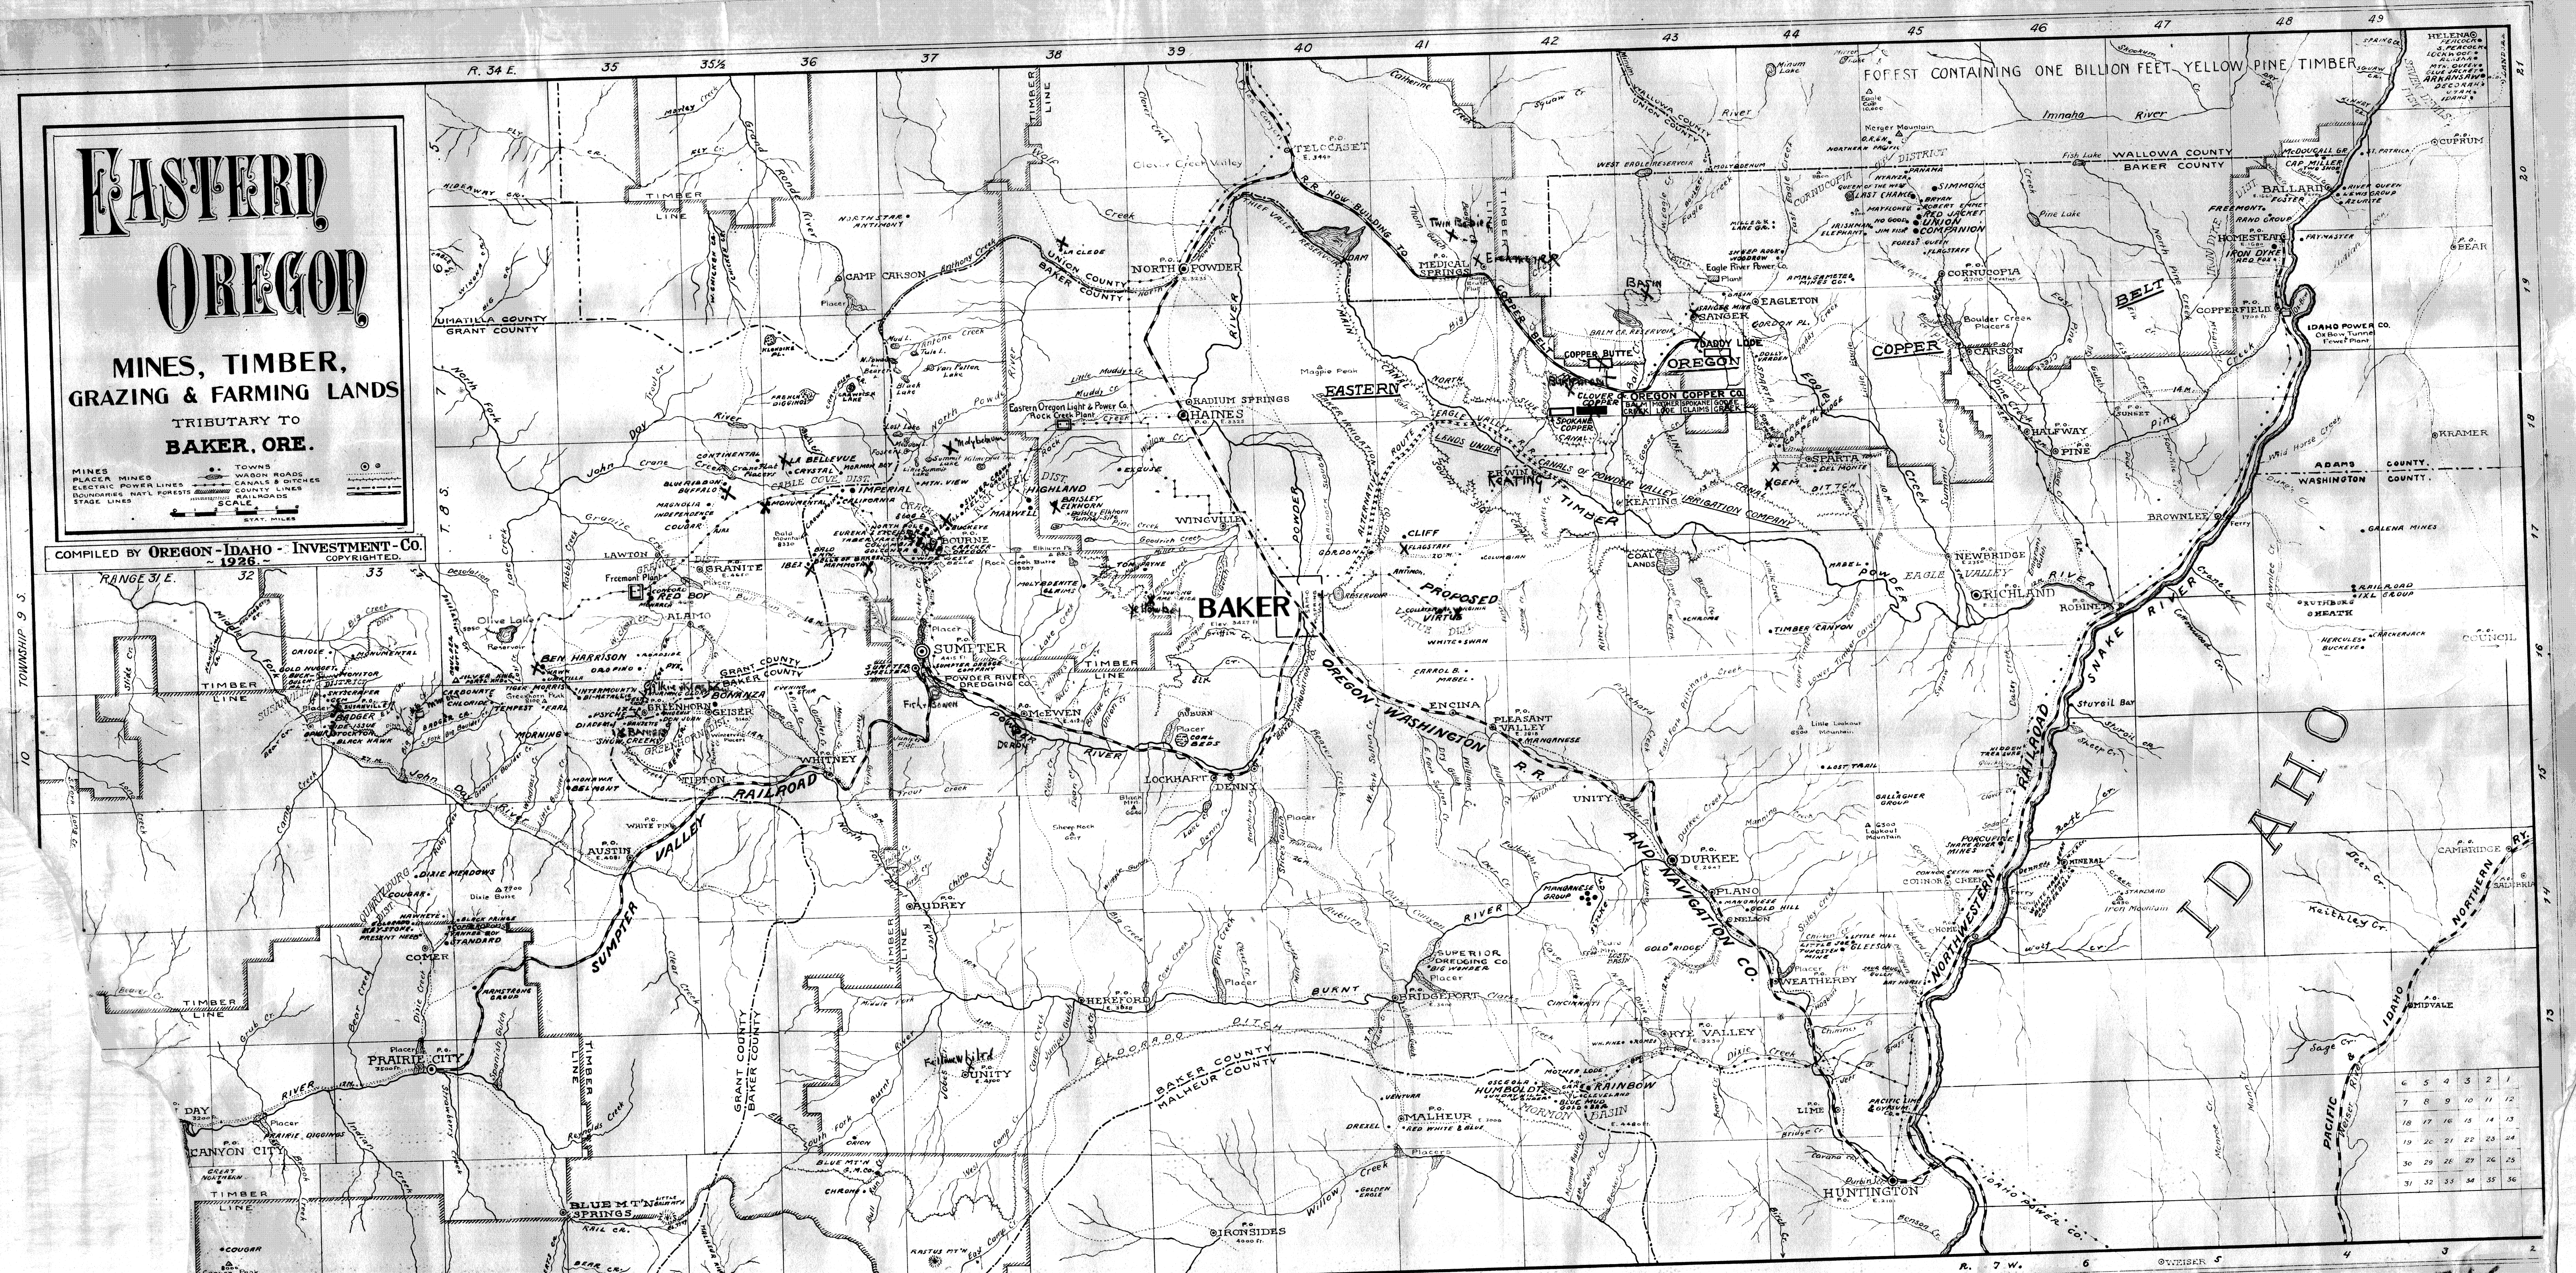

EASTERN OREGON

MINES, TIMBER,
GRAZING & FARMING LANDS
TRIBUTARY TO
BAKER, ORE.

MINES PLACER MINES
ELECTRIC POWER LINES
BOUNDARIES NATL FORESTS
STAGE LINES
SCALE
STAT. MILES

COMPILED BY OREGON-IDAHO INVESTMENT CO.
1926

FOREST CONTAINING ONE BILLION FEET YELLOW PINE TIMBER

IDAHO

6	5	4	3	2	1
7	8	9	10	11	12
18	17	16	15	14	13
19	20	21	22	23	24
30	29	28	27	26	25
31	32	33	34	35	36