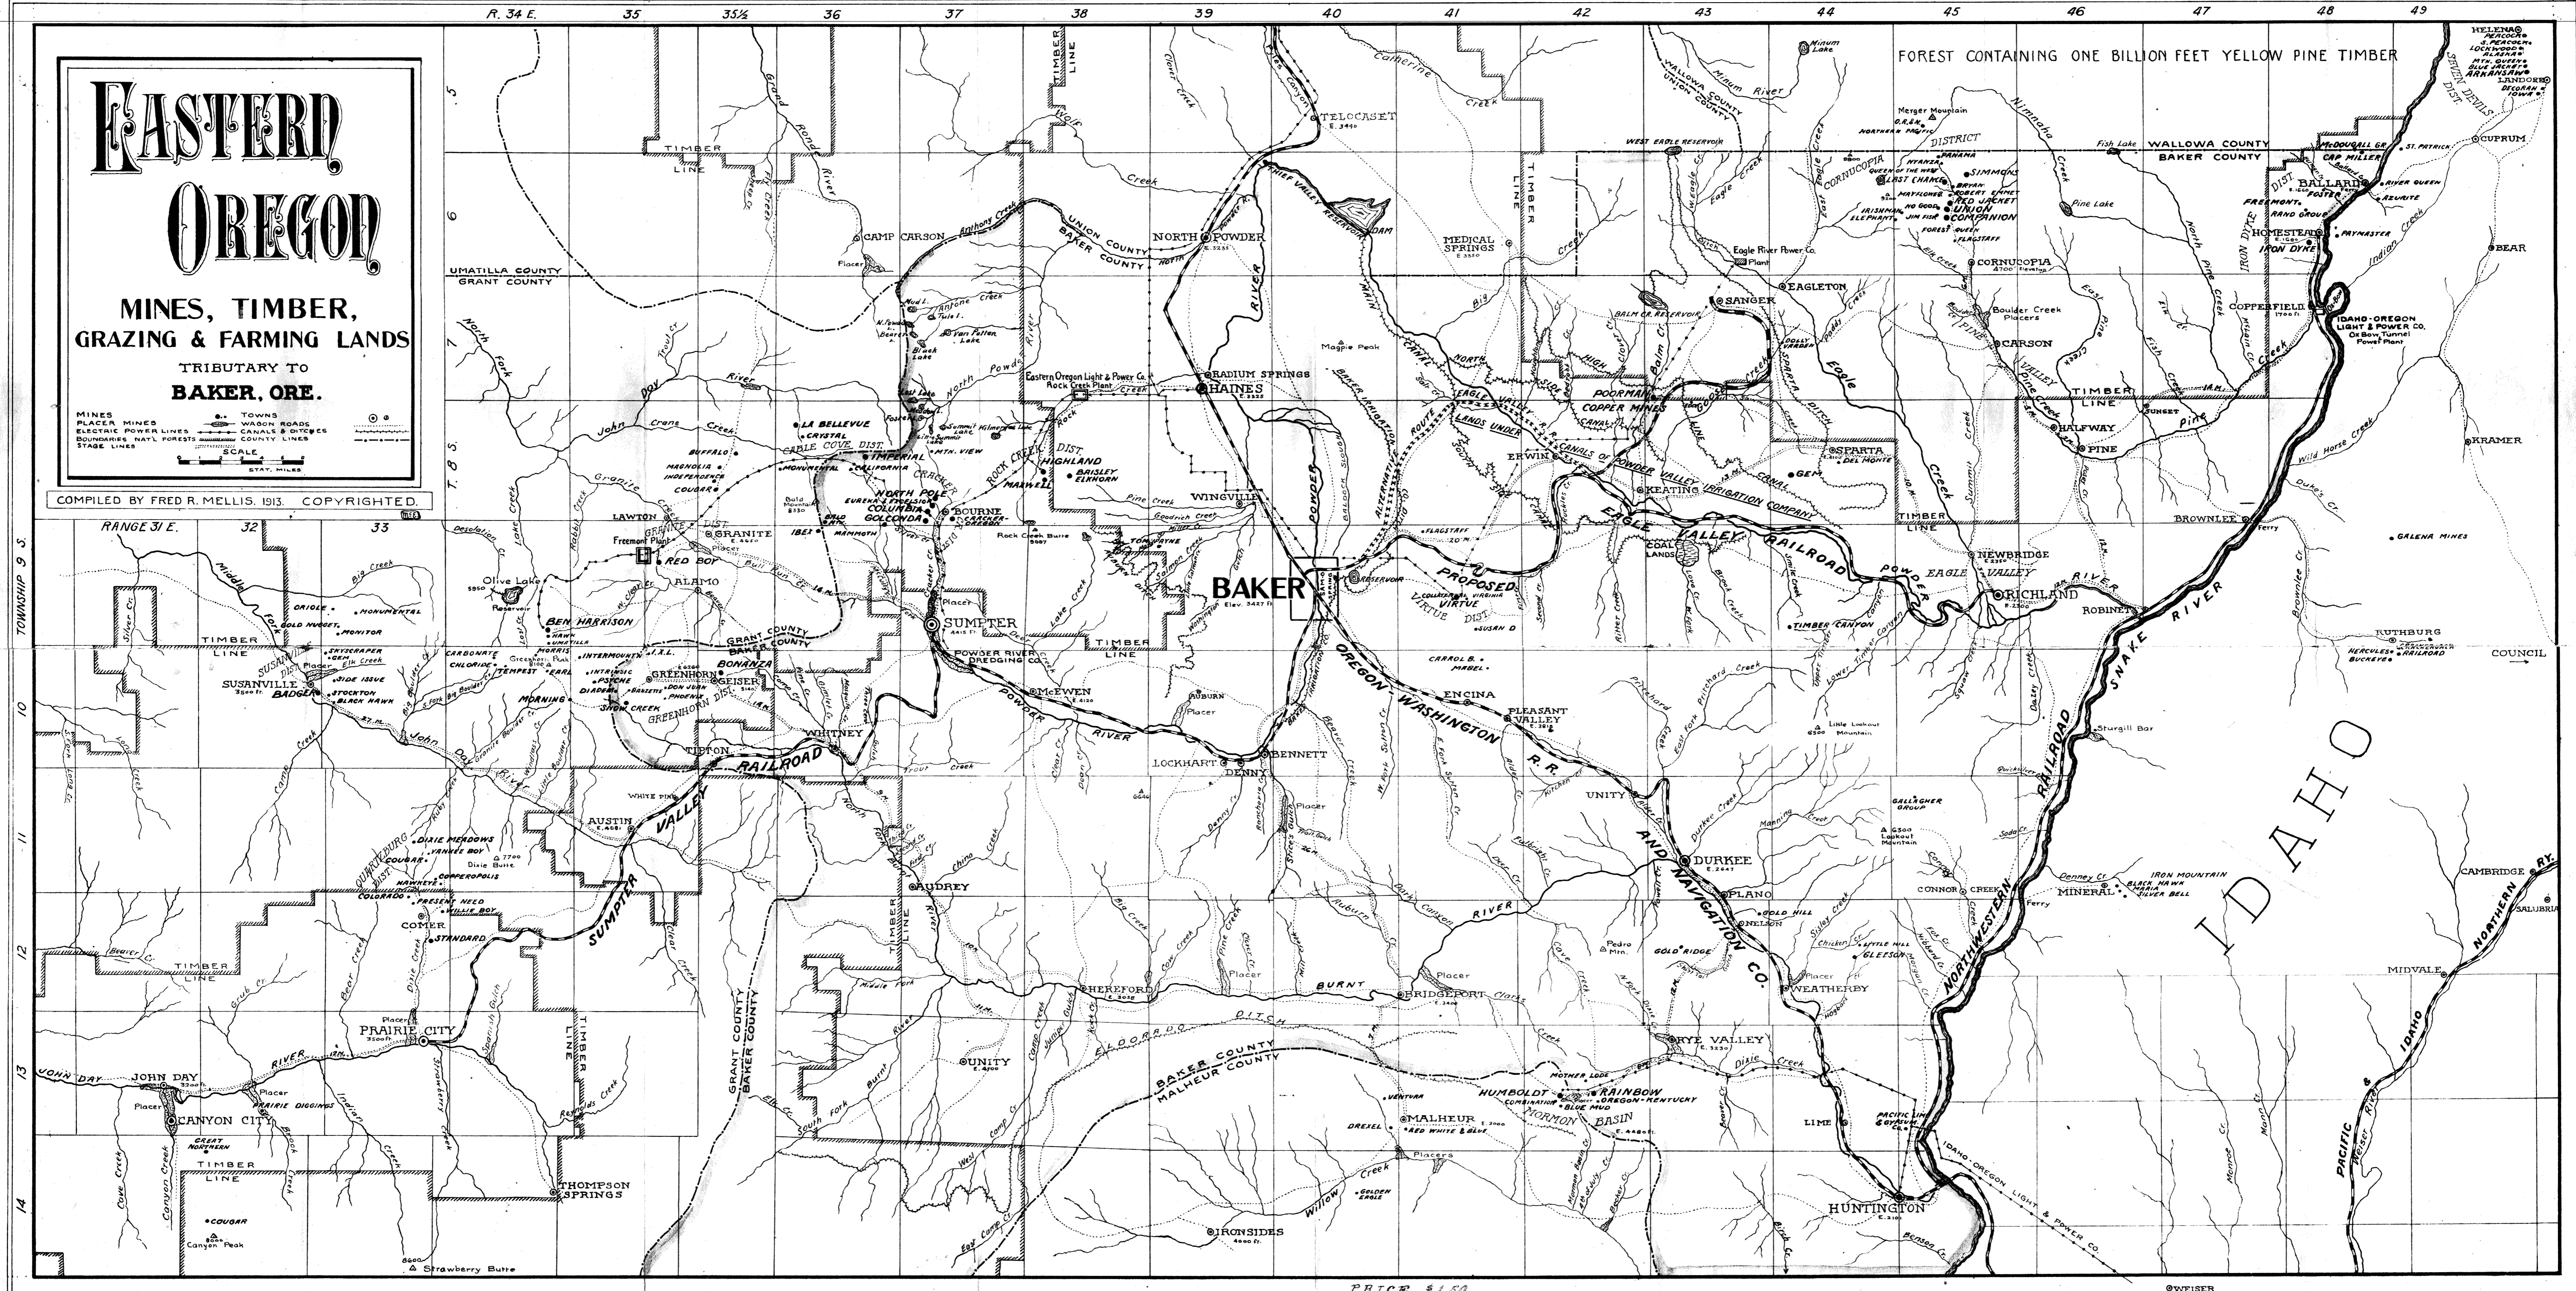

# EASTERN OREGON

MINES, TIMBER,  
GRAZING & FARMING LANDS  
TRIBUTARY TO  
BAKER, ORE.

MINES PLACER MINES  
ELECTRIC POWER LINES  
BOUNDARIES NATL FORESTS  
STAGE LINES

• TOWNS  
— WAGON ROADS  
— CANALS & DITCHES  
— COUNTY LINES  
— STATE LINES

SCALE  
STAT. MILES

COMPILED BY FRED R. MELLIS, 1913. COPYRIGHTED.

TOWNSHIP 9 S.  
10  
11  
12  
13  
14

R. 34 E. 35 35½ 36 37 38 39 40 41 42 43 44 45 46 47 48 49

PRICE \$1.50

WEISER