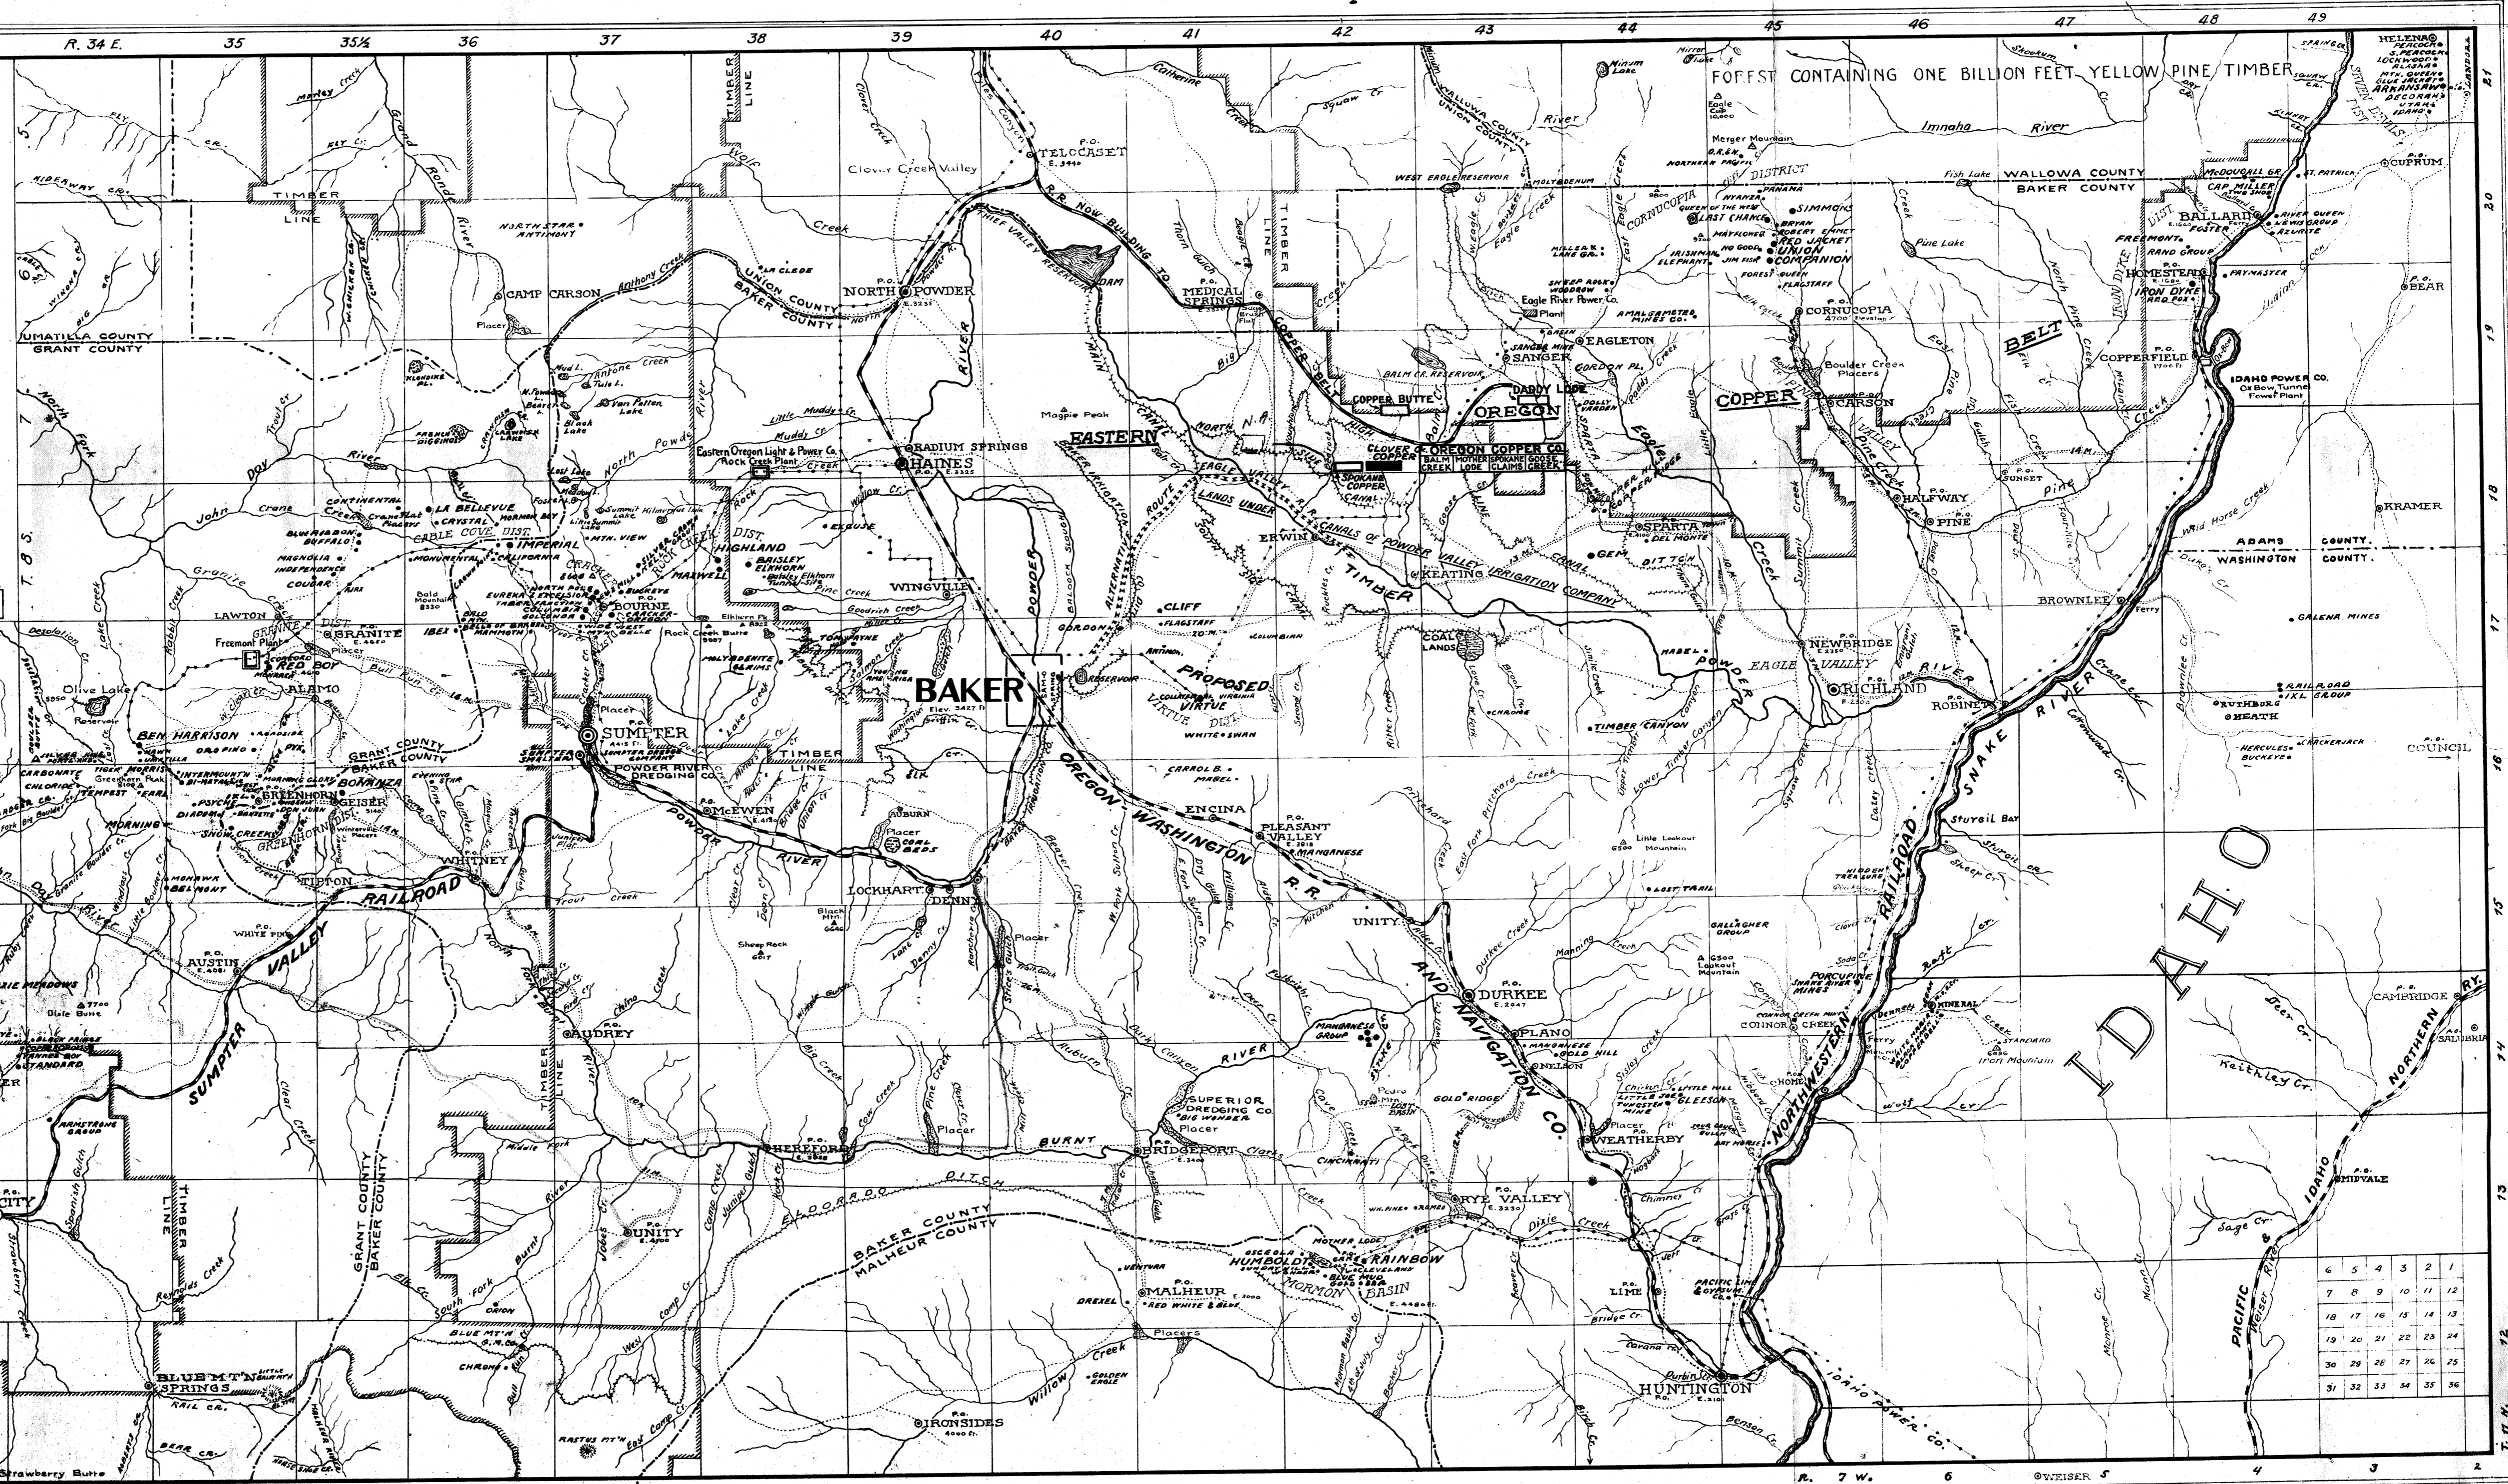

# EASTERN OREGON

MINES, TIMBER,  
GRAZING & FARMING LANDS

TRIBUTARY TO  
BAKER, ORE.

MINES MINES  
PLACER MINES  
ELECTRIC POWER LINES  
BOUNDING NATL FORESTS  
STAGE LINES

TOWNS  
WAGON ROADS  
CANALS & DITCHES  
COUNTY LINES  
RAILROADS  
SCALE  
STAT. MILES

COMPILED BY OREGON-IDAHO INVESTMENT CO.  
1926

TOWNSHIP 9 S  
10  
11  
12  
13  
14

IDAHO

6	5	4	3	2	1
7	8	9	10	11	12
13	14	15	16	17	18
19	20	21	22	23	24
25	26	27	28	29	30
31	32	33	34	35	36

R. 7 W. 6 5 4 3 2