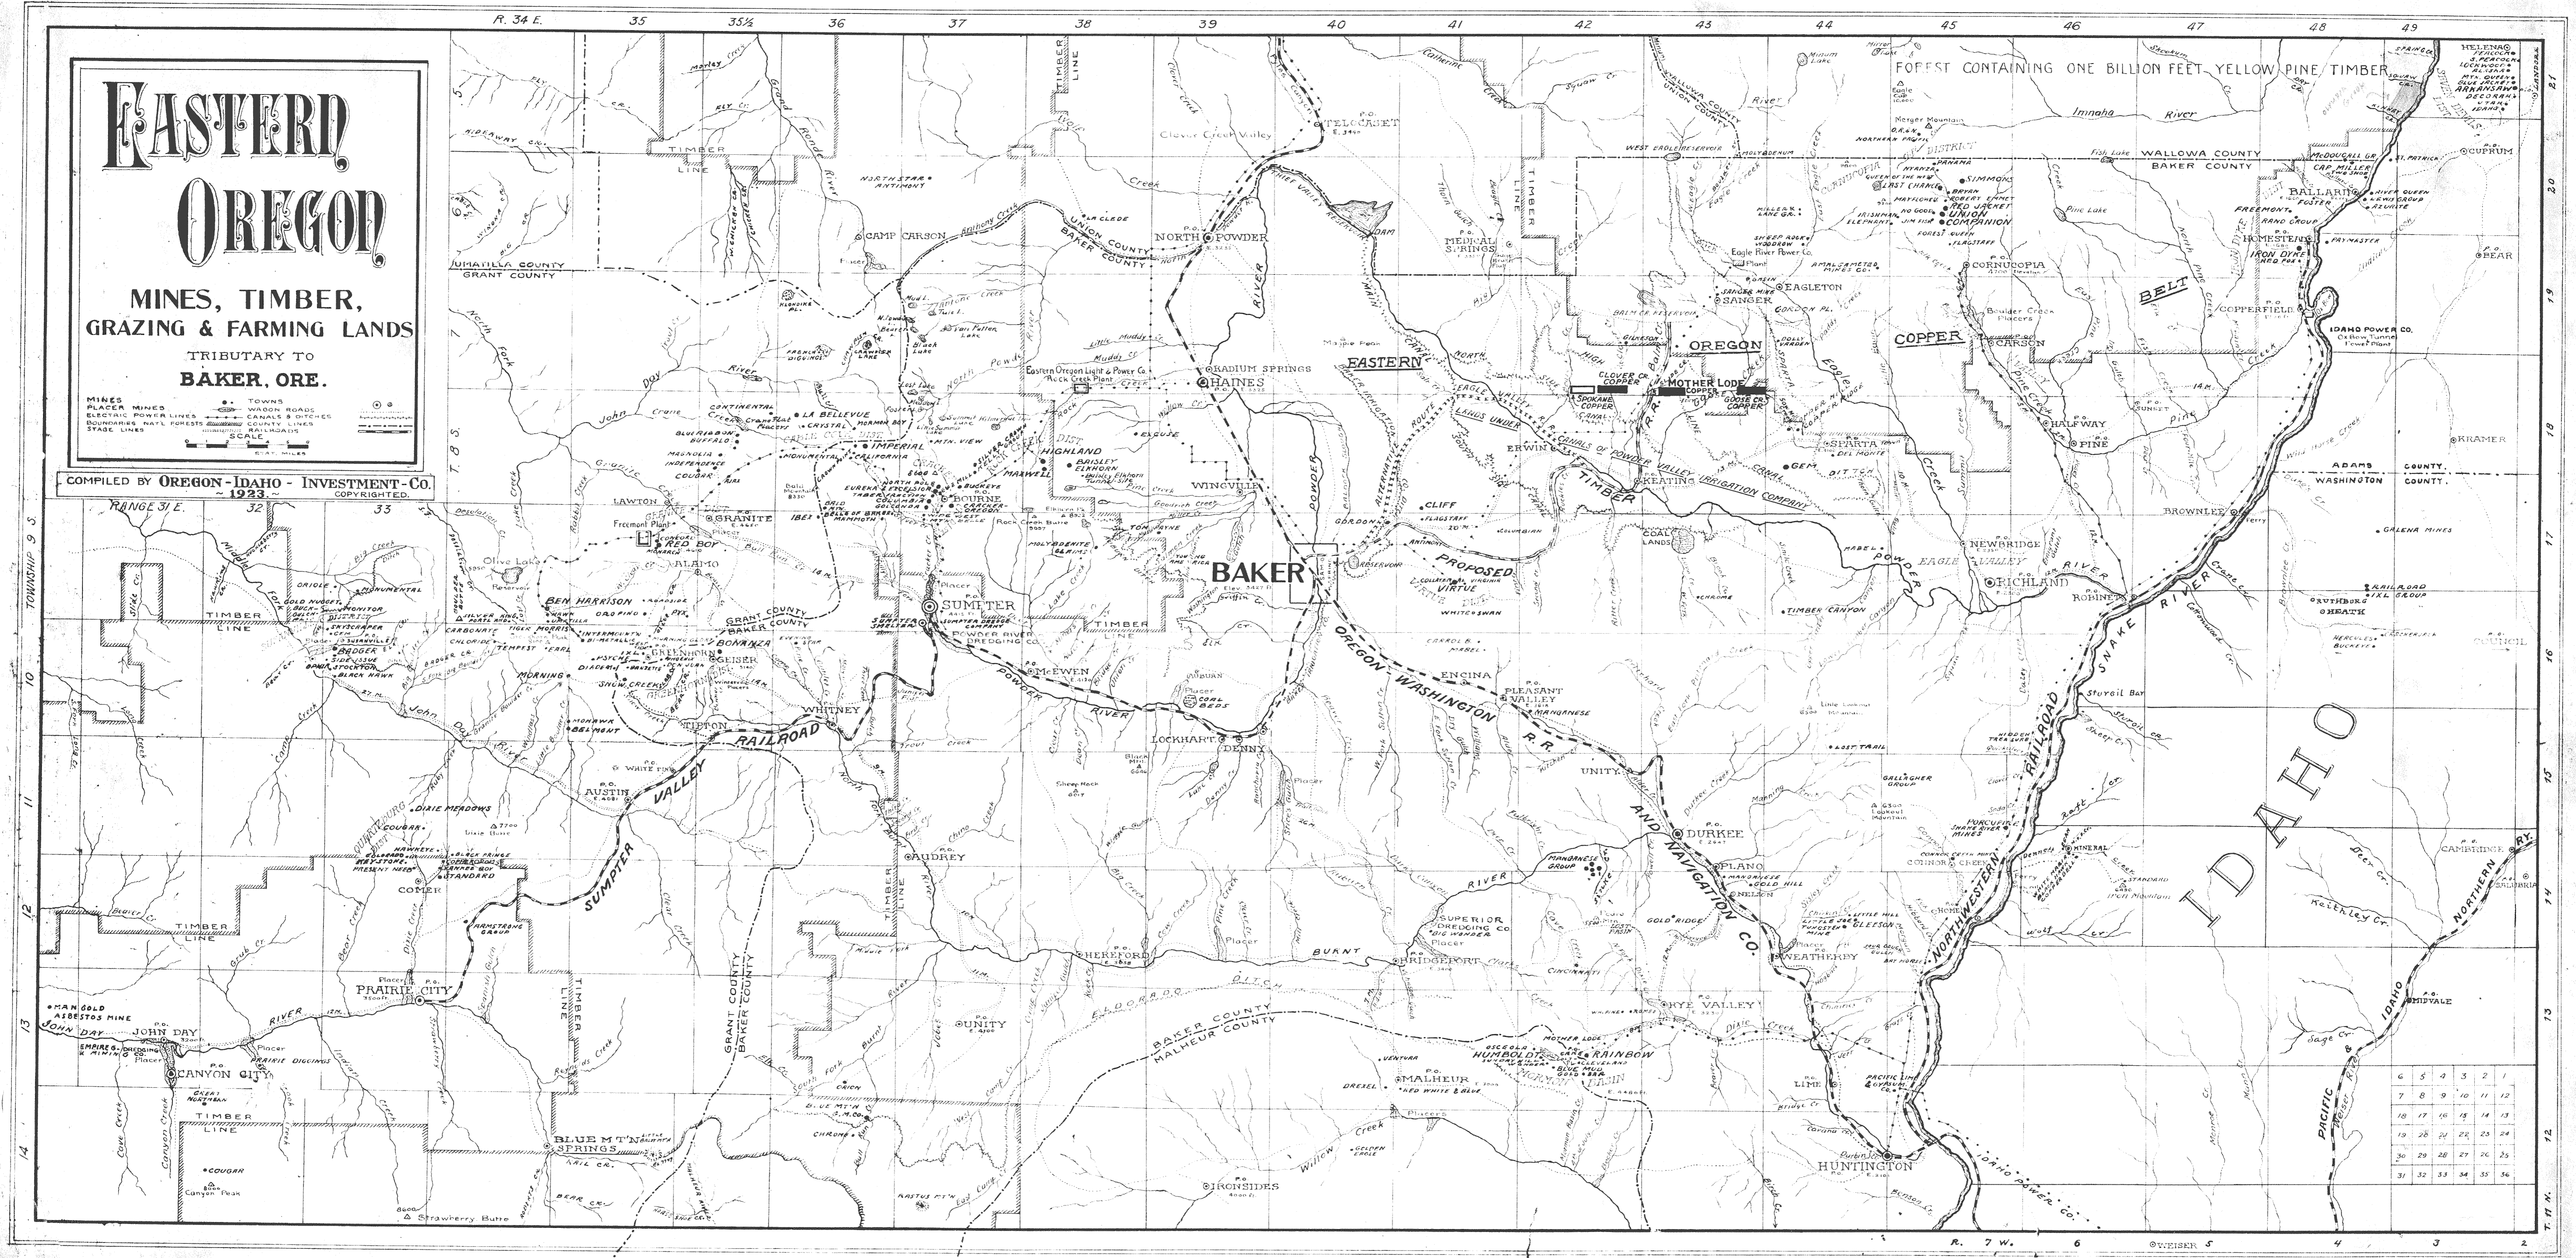

EASTERN OREGON

**MINES, TIMBER,
GRAZING & FARMING LANDS**
TRIBUTARY TO
BAKER, ORE.

MINES MINES
ELECTRIC POWER LINES
BOUNDARIES, MAPS, FORESTS
STAGE LINES

• TOWNS
— WAGON ROADS
— CANALS & DITCHES
— COUNTY LINES
— RAILROADS
— STAGE LINES

SCALE
STAT. MILES

COMPILED BY OREGON-IDAHO INVESTMENT CO.
1923

FOREST CONTAINING ONE BILLION FEET YELLOW PINE TIMBER

IDAHO

6	5	4	3	2	1
7	8	9	10	11	12
18	17	16	15	14	13
19	28	24	22	23	24
30	29	28	27	26	25
31	32	33	34	35	36