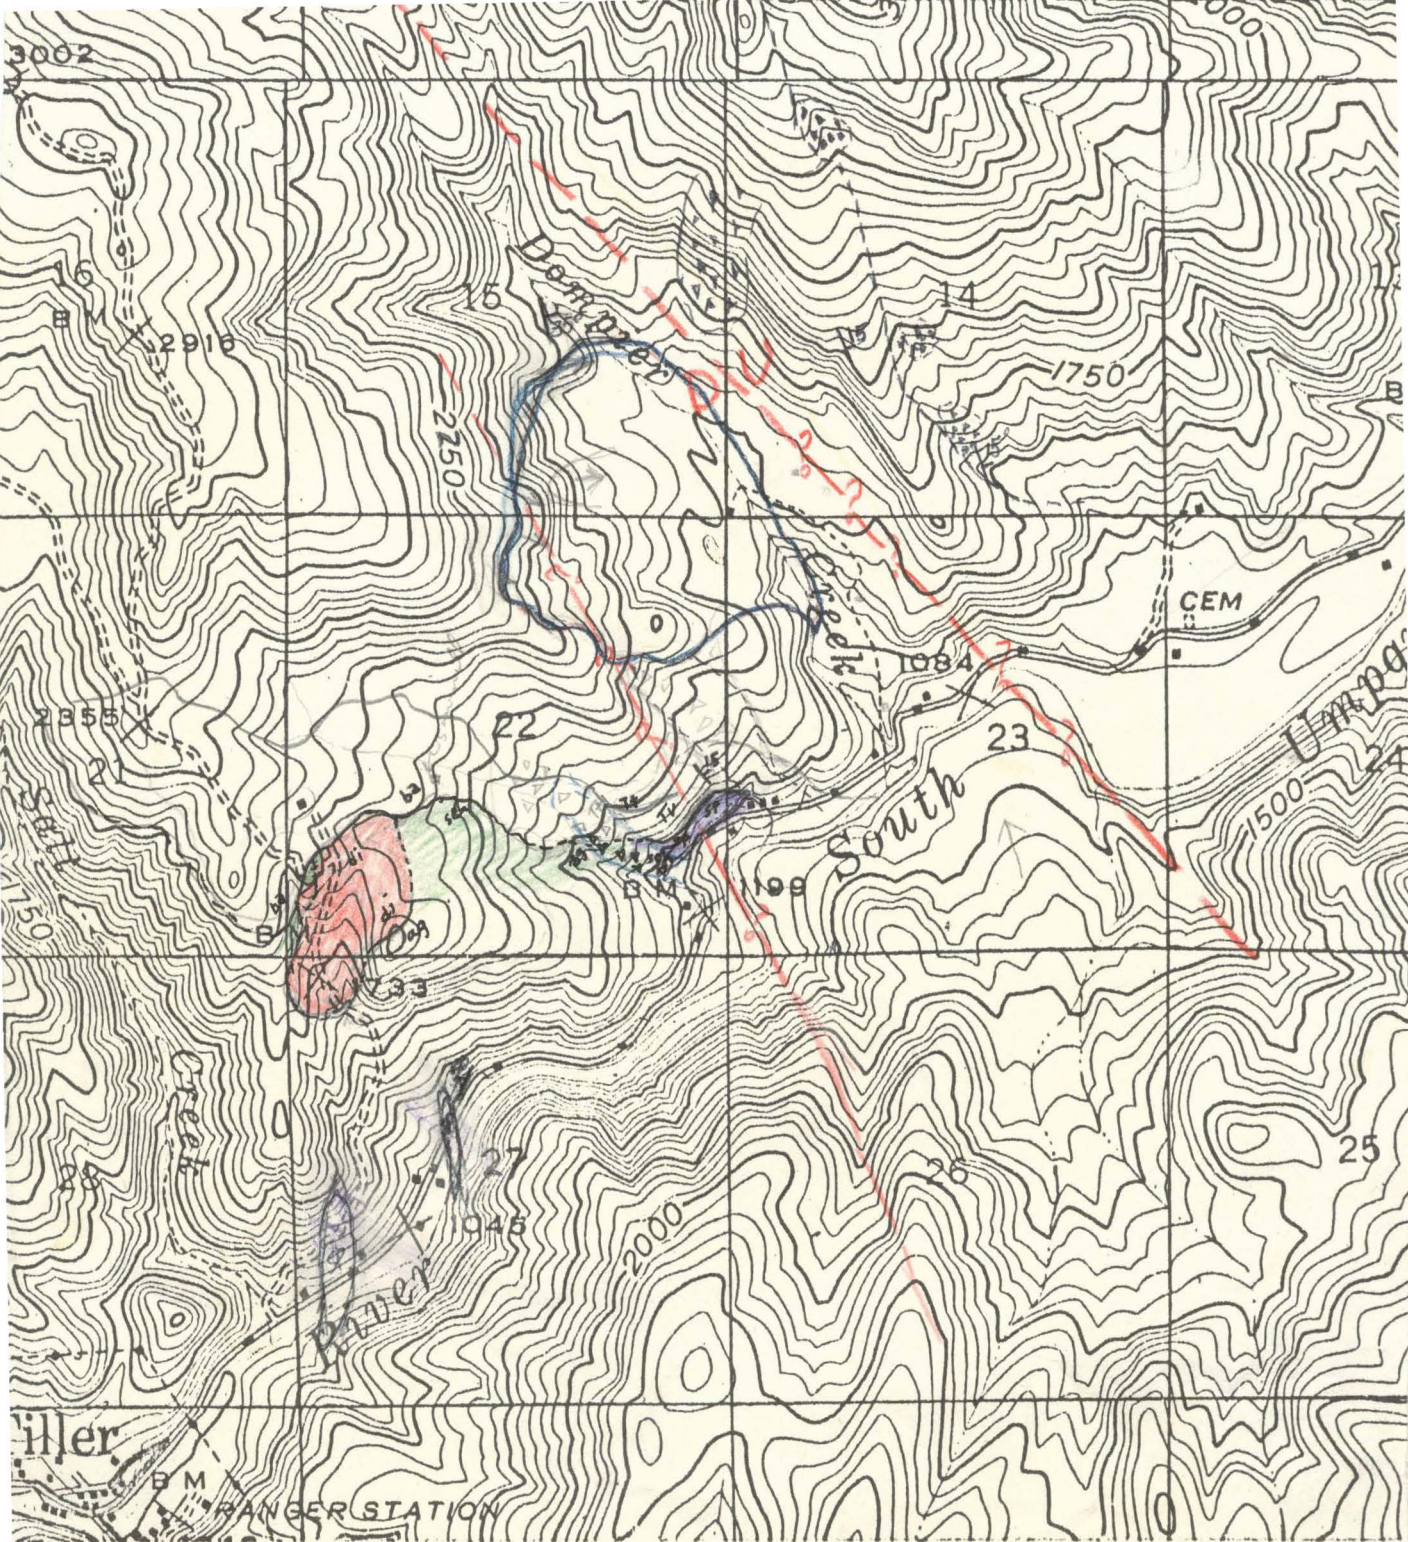

8-5-60

BIR-1000

8-5-60  
BTR-10AA -

This is a black and white aerial photograph showing a wide river valley. A river winds through the center of the image, starting from the bottom left and moving towards the top right. The riverbanks are lined with dense, dark vegetation, likely forest. The surrounding terrain is a mix of light and dark patches, indicating different types of land cover or topography. The image has a grainy texture and some white artifacts, possibly from the scanning process or the original print. In the top right corner, there is a small white box containing the text 'BTR-10AA -'. In the top left corner, there is some faint, partially cut-off text that appears to be '8-5-60'.

8-5-60

BTR-10AA