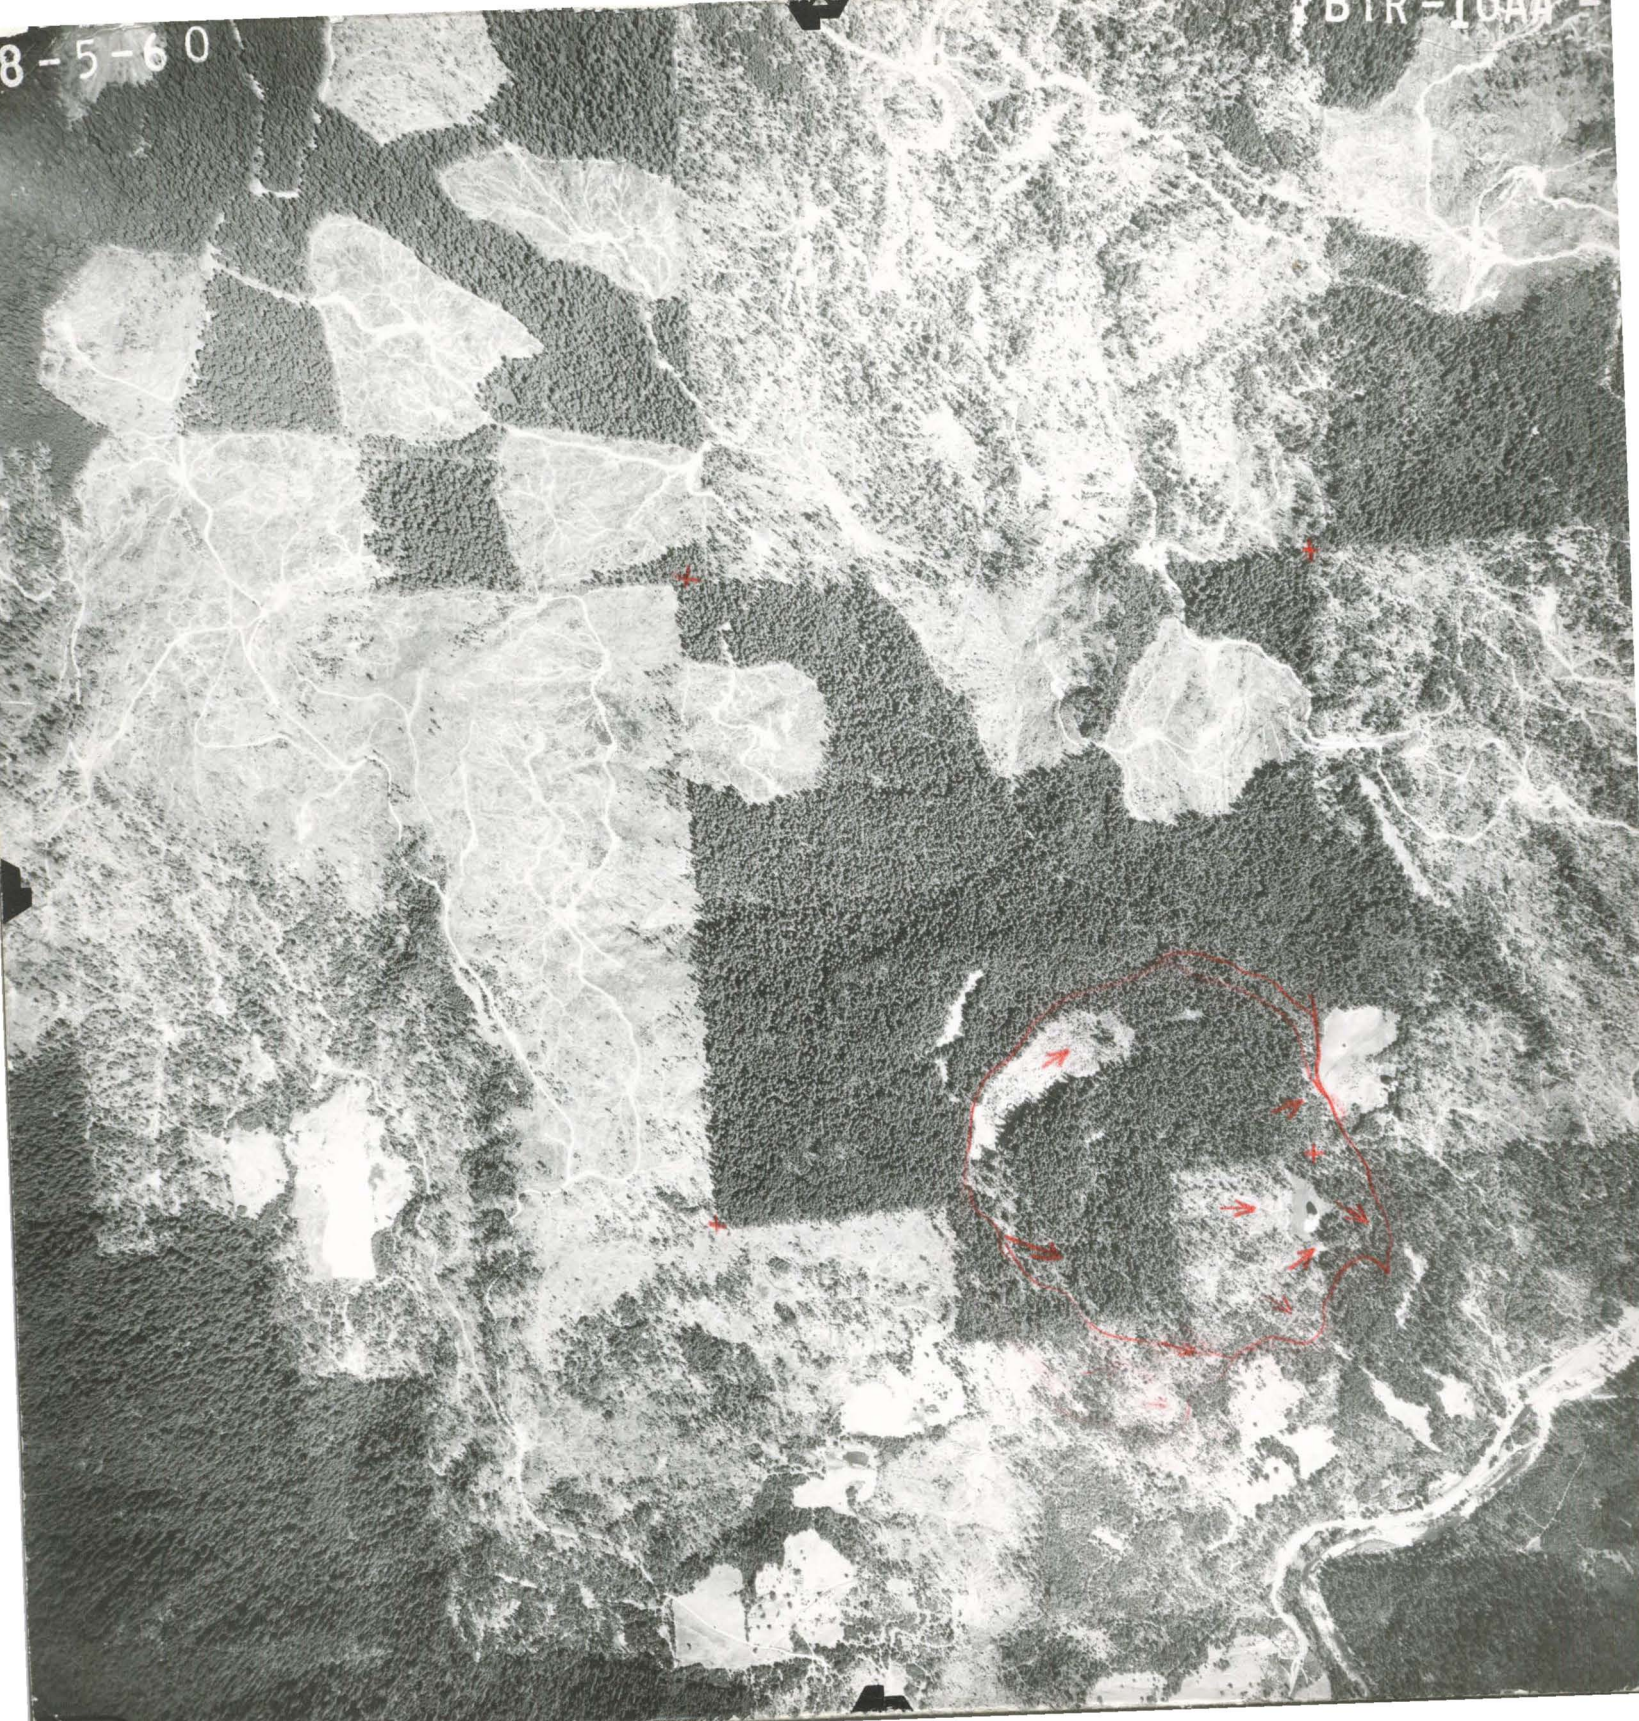

8-5-60

BIR-1000

8-5-60  
BTR-10AA -

This is a black and white aerial photograph showing a wide river valley. A river winds through the center of the image, starting from the bottom left and moving towards the top right. The riverbanks are lined with dense, dark vegetation, likely forest. The surrounding terrain is a mix of light and dark patches, indicating different types of land cover or topography. The image has a grainy texture and some white artifacts, possibly from the scanning process or the original print. In the top right corner, there is a small white box containing the text 'BTR-10AA -'. In the top left corner, there is some faint, partially cut-off text that appears to be '8-5-60'.

8-5-60

BTR-10AA