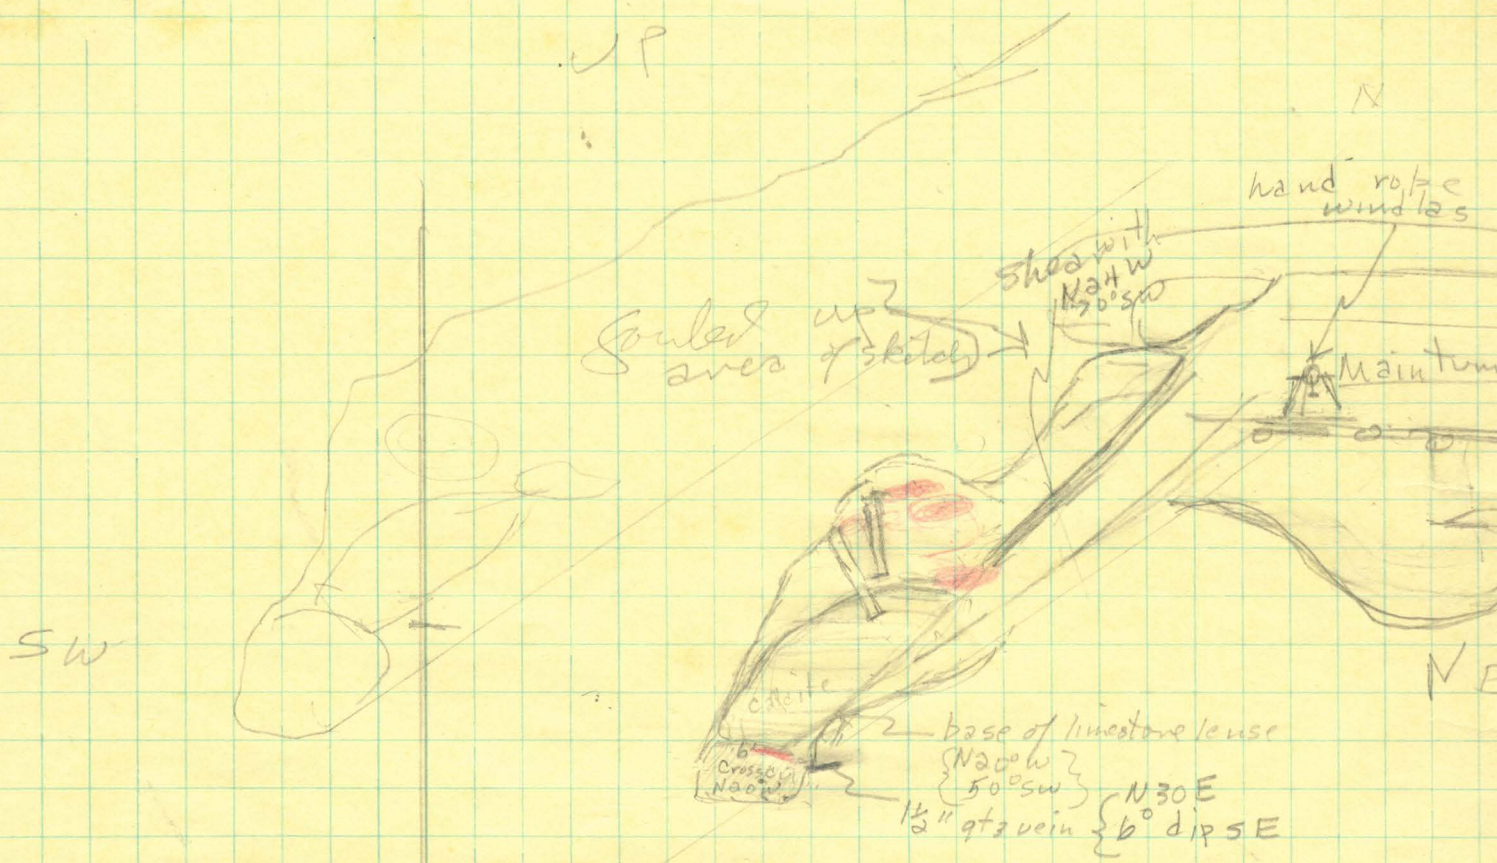

132

1000000

100

100

Scale 1" = 10'

Sept. 20, 1952

Mattern Mine

Scale 1" = 10' Mine dist. at incline 15
OPW & CR

section of
West wall of Winze

- Tactite
- calcite
- Mv.