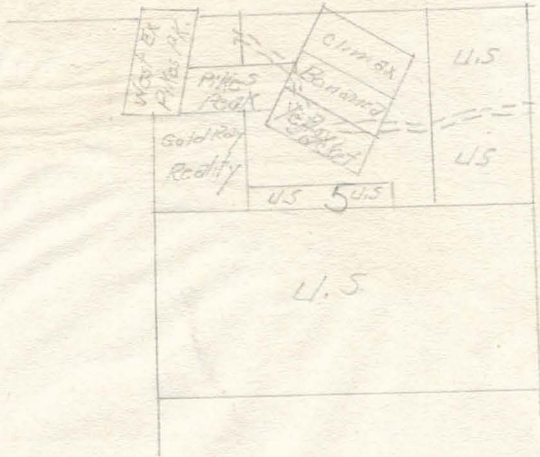

Ray Mine, or Dock Ray Mine: Jackson County
Gold Hill Area

T 37 S, R 3 W

Solomon Shaft:

N 70° W
4705'

20'