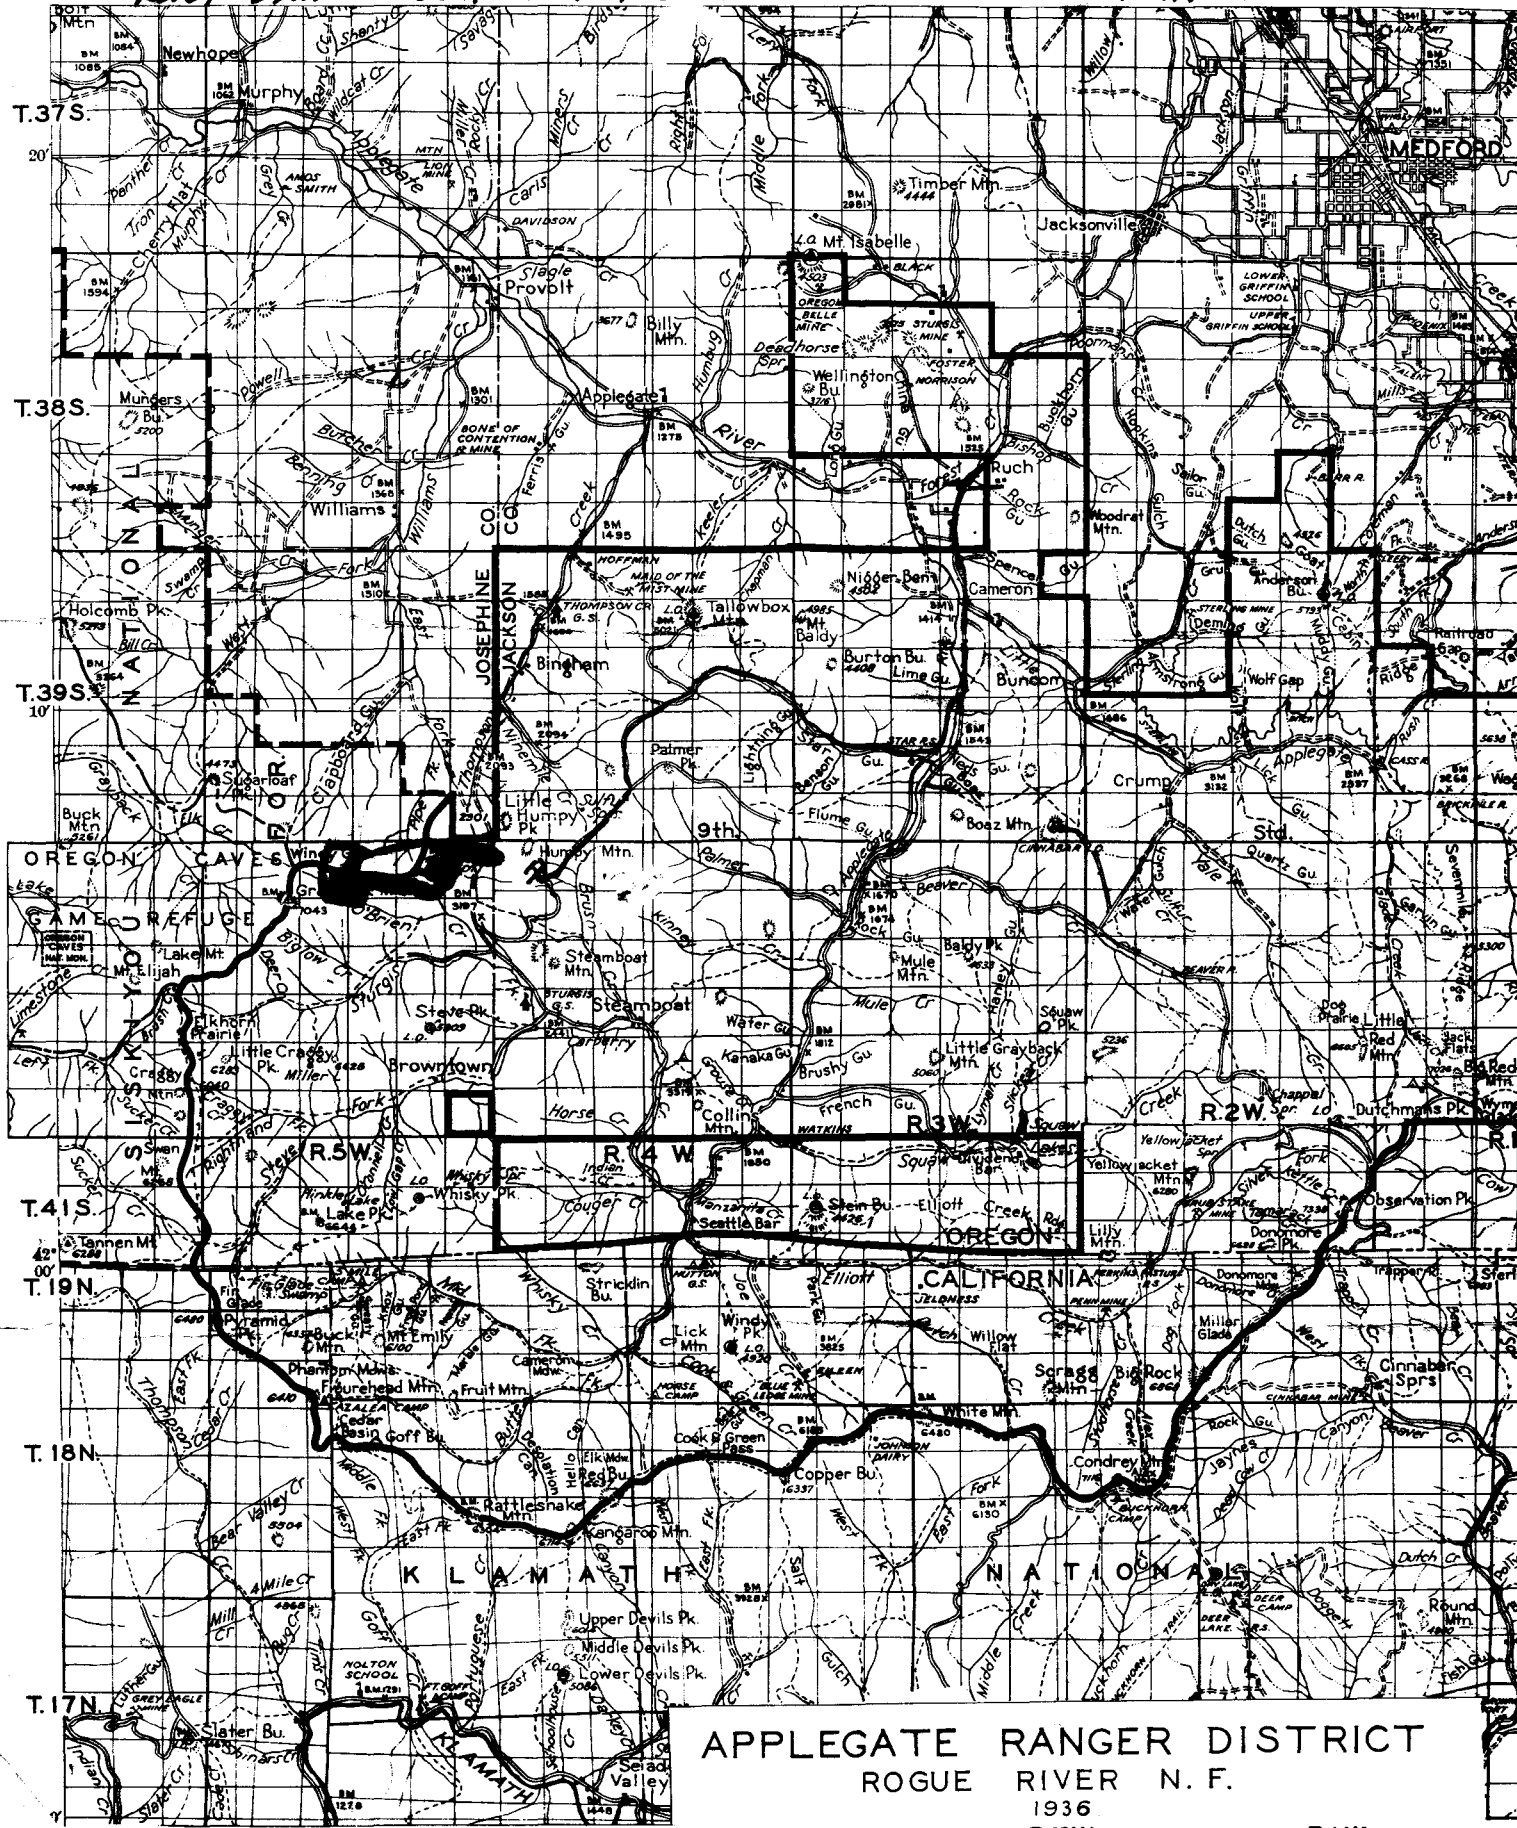

Last Chance and Red Bean Grubstake Claims.

APPLEGATE RANGER DISTRICT
 ROGUE RIVER N. F.

REVISED JUNE 1936
 HUMBOLDT MERIDIAN
 MT. DIABLO MERIDIAN
 10'

R.8E. R.12W. R.11W. R.10W. R.9W. 80'

1936
 125°00'