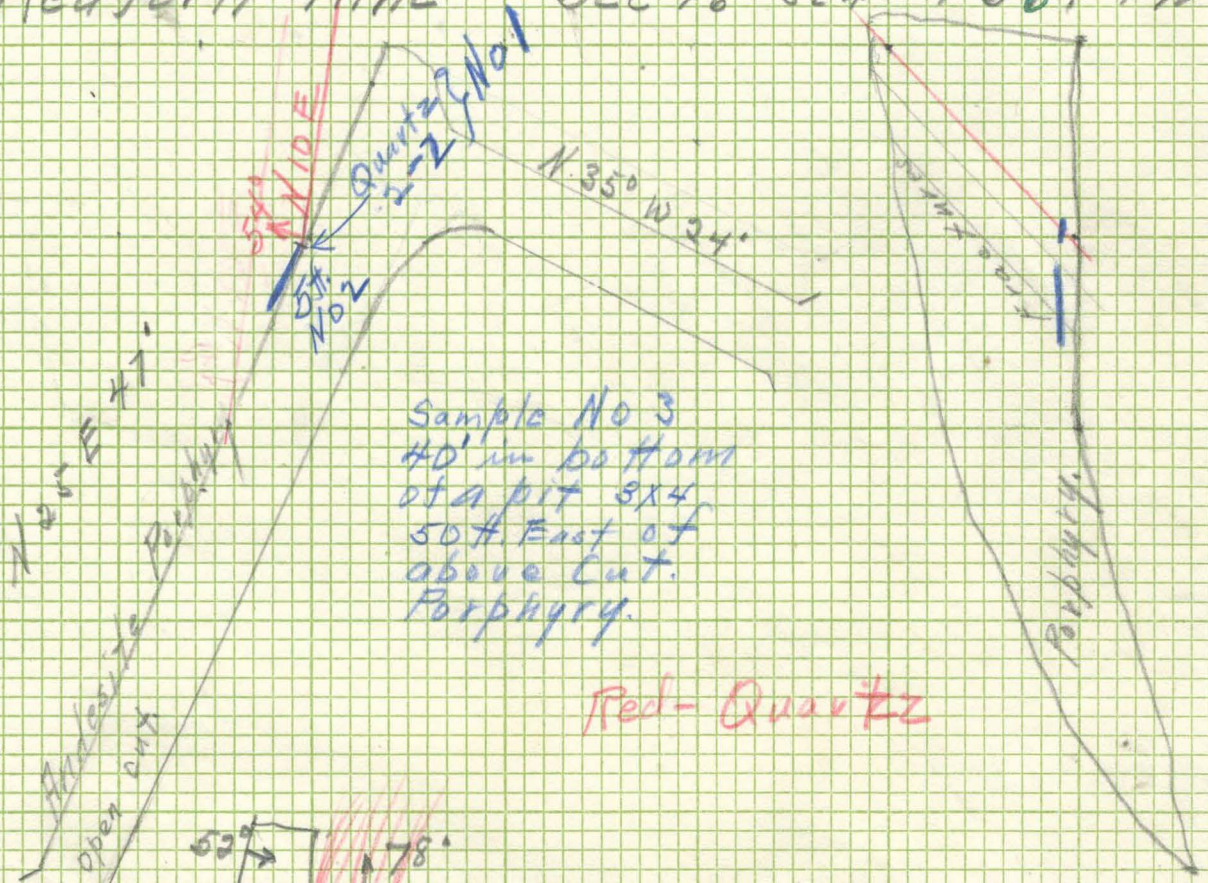

Redfern Mine Sec 16 SE4 T36? 4W

Red-Quartz

No 7 - Grab from dump - 9 ft shaft Redfern 2 - full of water.