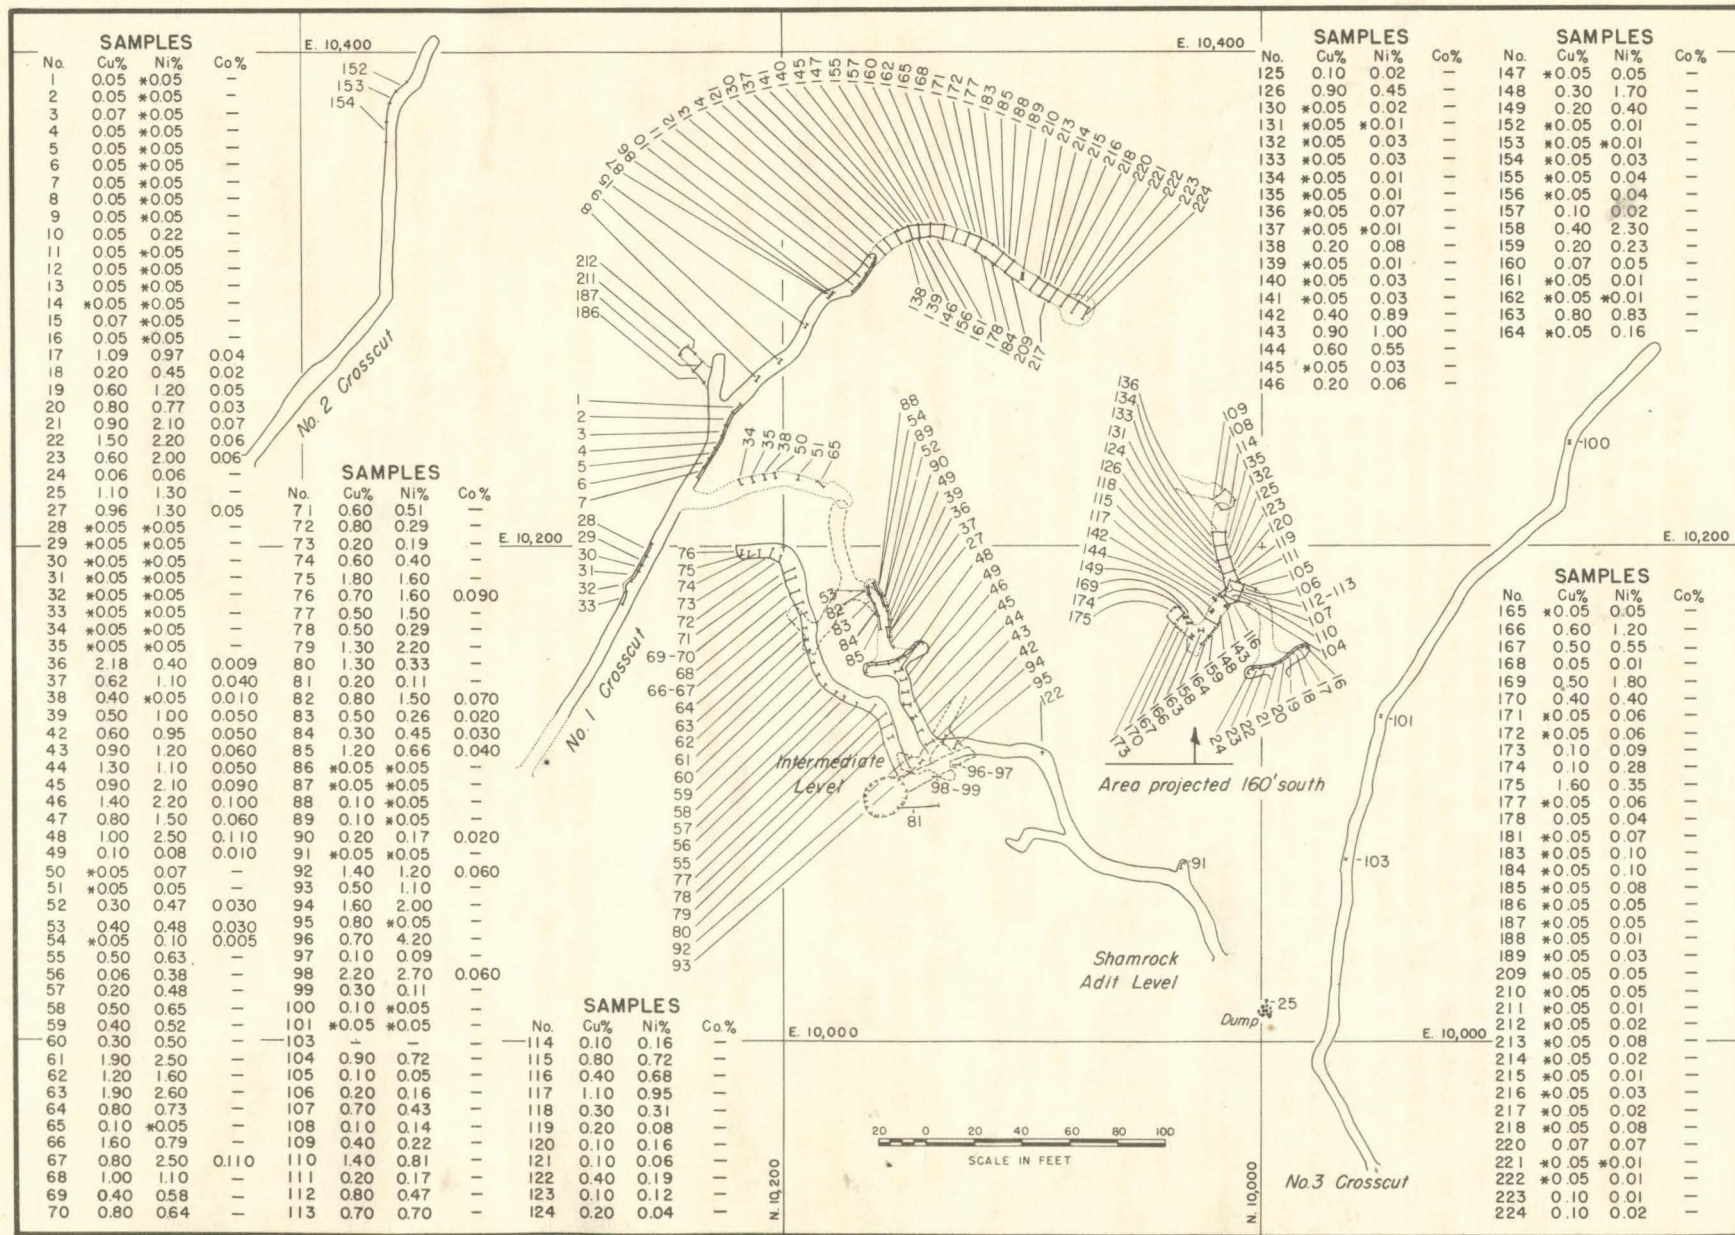

PLACER MINING AREAS IN NORTHEASTERN OREGON

Figure 3. - Topographic and geologic map of Shamrock nickel mine area, Jackson County, Oreg.

Figure 4. - Shamrock copper-nickel mine, Jackson County, Oreg.

Figure 5. - Assay map, Shamrock mine, Jackson County, Oreg.

Figure 6. - Block diagram, Shamrock mine workings, Jackson County, Oreg.