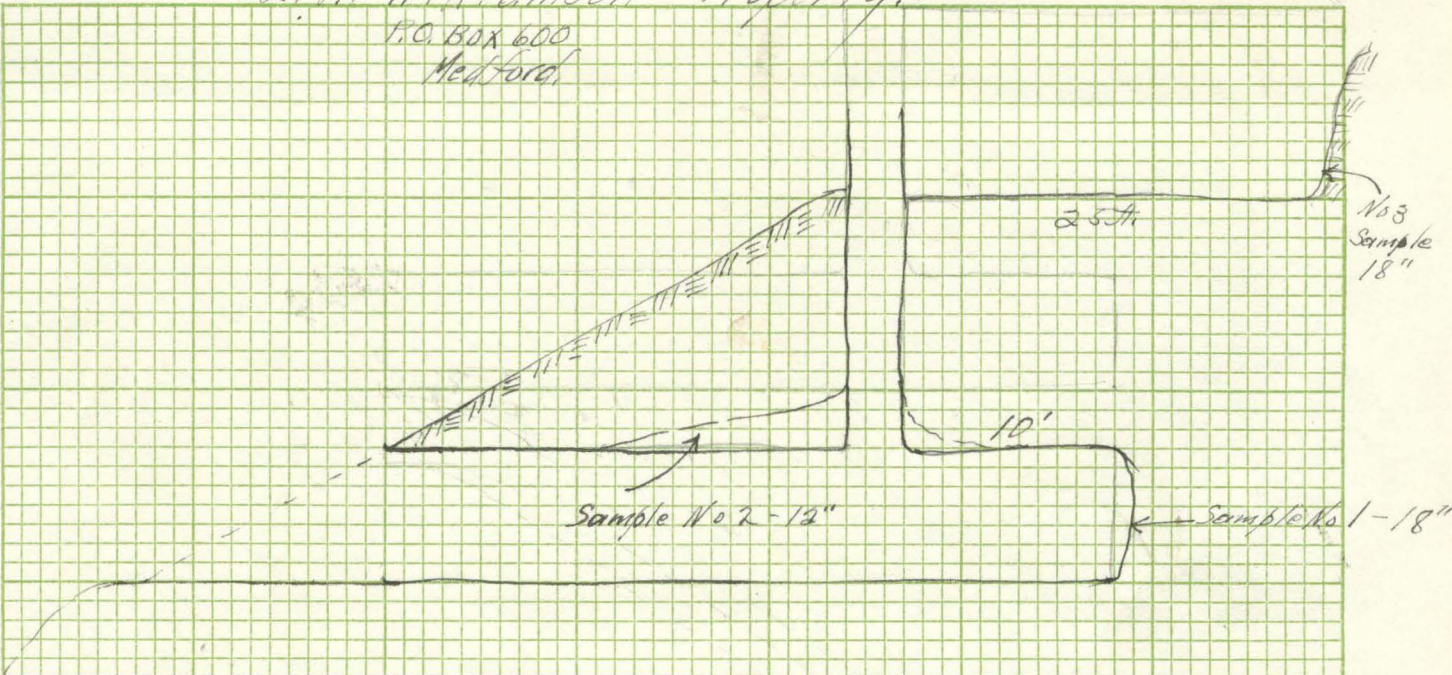

L. A. Williamson Property.

P.O. Box 600
Medford

S 2 Sec 26 T 37 S R 3 W.

Keeling Mine.	L. A. Williamson Property. Mineral Rights only.	J. H. Willeke

EX 2925.

#11/89

27

Jay Moore Sr.
1934.

Mr. & W.
Morrison.
Mr. Morrison's
sister.

34

26

Worling
Mine.
Addie
Williamson
Mumford's wife

33

25

J. H.
Wife
Genl Schump
J. Gasty
or
Rose Opp
Beckman

Donald
Gold Standard Mining Co.

4/11/39
Chv. 7925
Mtn. Topography.
N 57 W 45 ft.