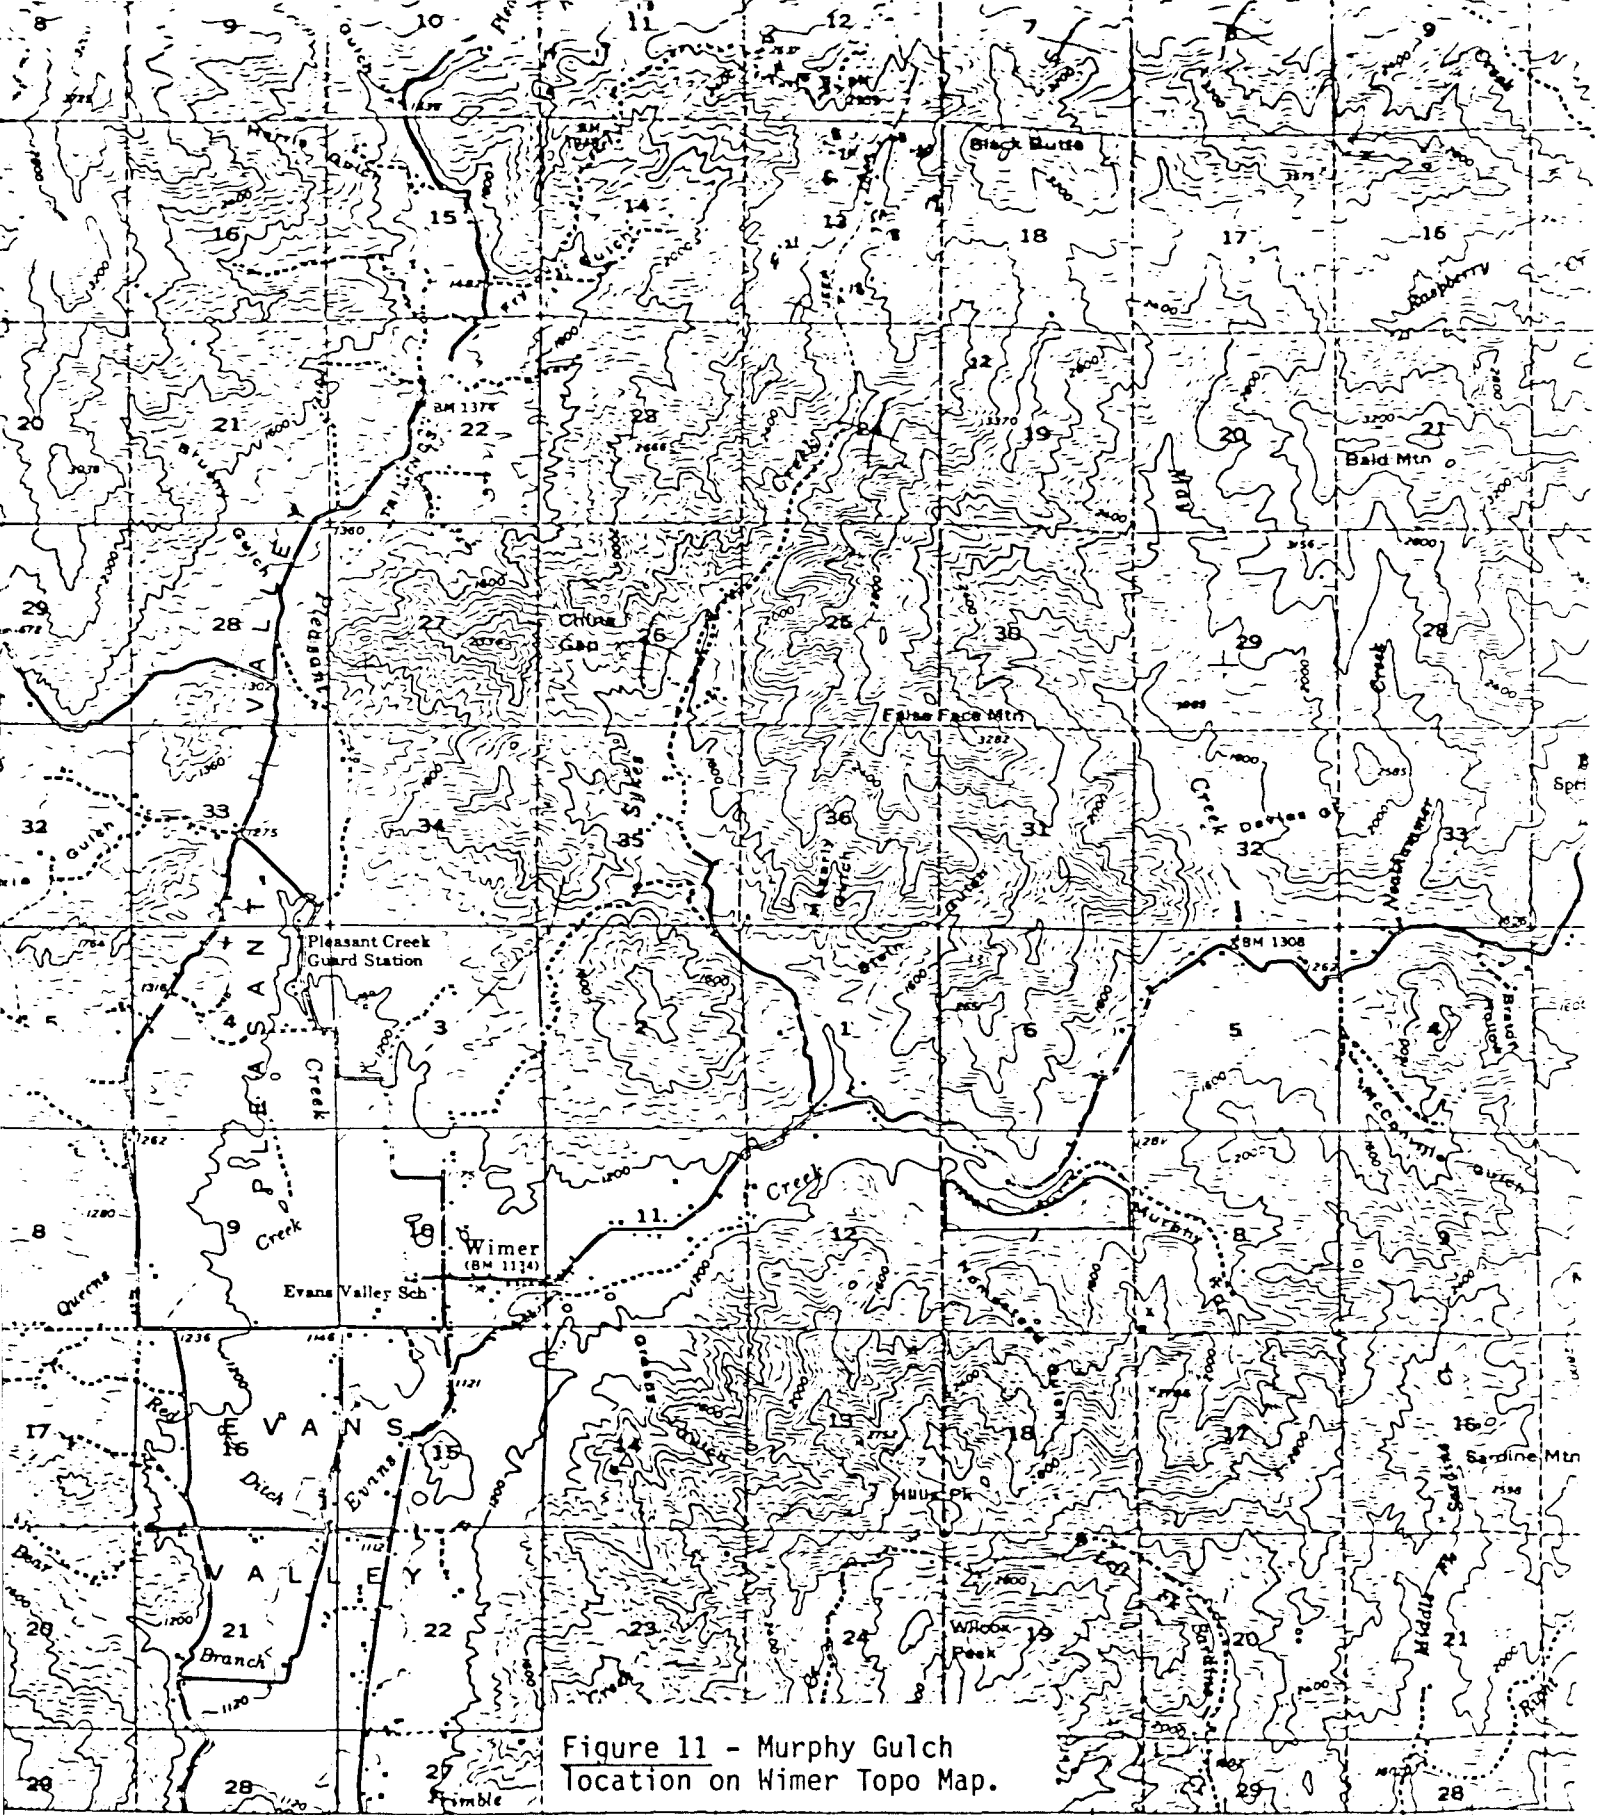

# GENERAL LOCATION MAP

Figure 1

**MURPHY GULCH MINING COMPANY**

JACKSON COUNTY, OREGON

GENERAL LOCATION MAP

Figure 2

Figure 11 - Murphy Gulch location on Wimer Topo Map.

R. 4 W | 10 ROGUE RIVER 0.7 MI GRANTS PASS 18 MI (GOLD HILL) 5 GOLD HILL 8 MI R. 3 W

SCALE 1:62,500

CONTOUR INTERVAL 40 FEET  
GATION 5 M.A. SEA L.E.L.