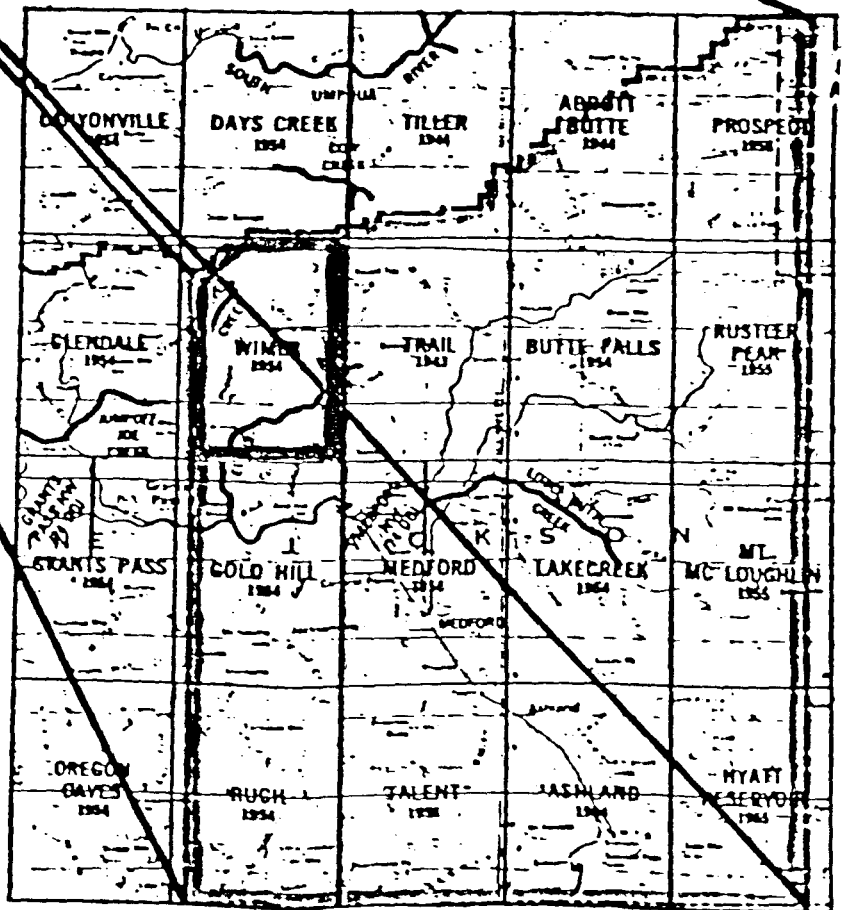

# GENERAL LOCATION MAP

Figure 1

**MURPHY GULCH MINING COMPANY**

JACKSON COUNTY, OREGON

GENERAL LOCATION MAP

Figure 2

Figure 11 - Murphy Gulch location on Wimer Topo Map.

R. 4 W | 10 ROGUE RIVER 0.7 MI GRANTS PASS 18 MI (GOLD HILL) 5 GOLD HILL 8 MI R. 3 W

SCALE 1:62,500

CONTOUR INTERVAL 40 FEET  
GATION 5 M.A. SEA L.E.L.