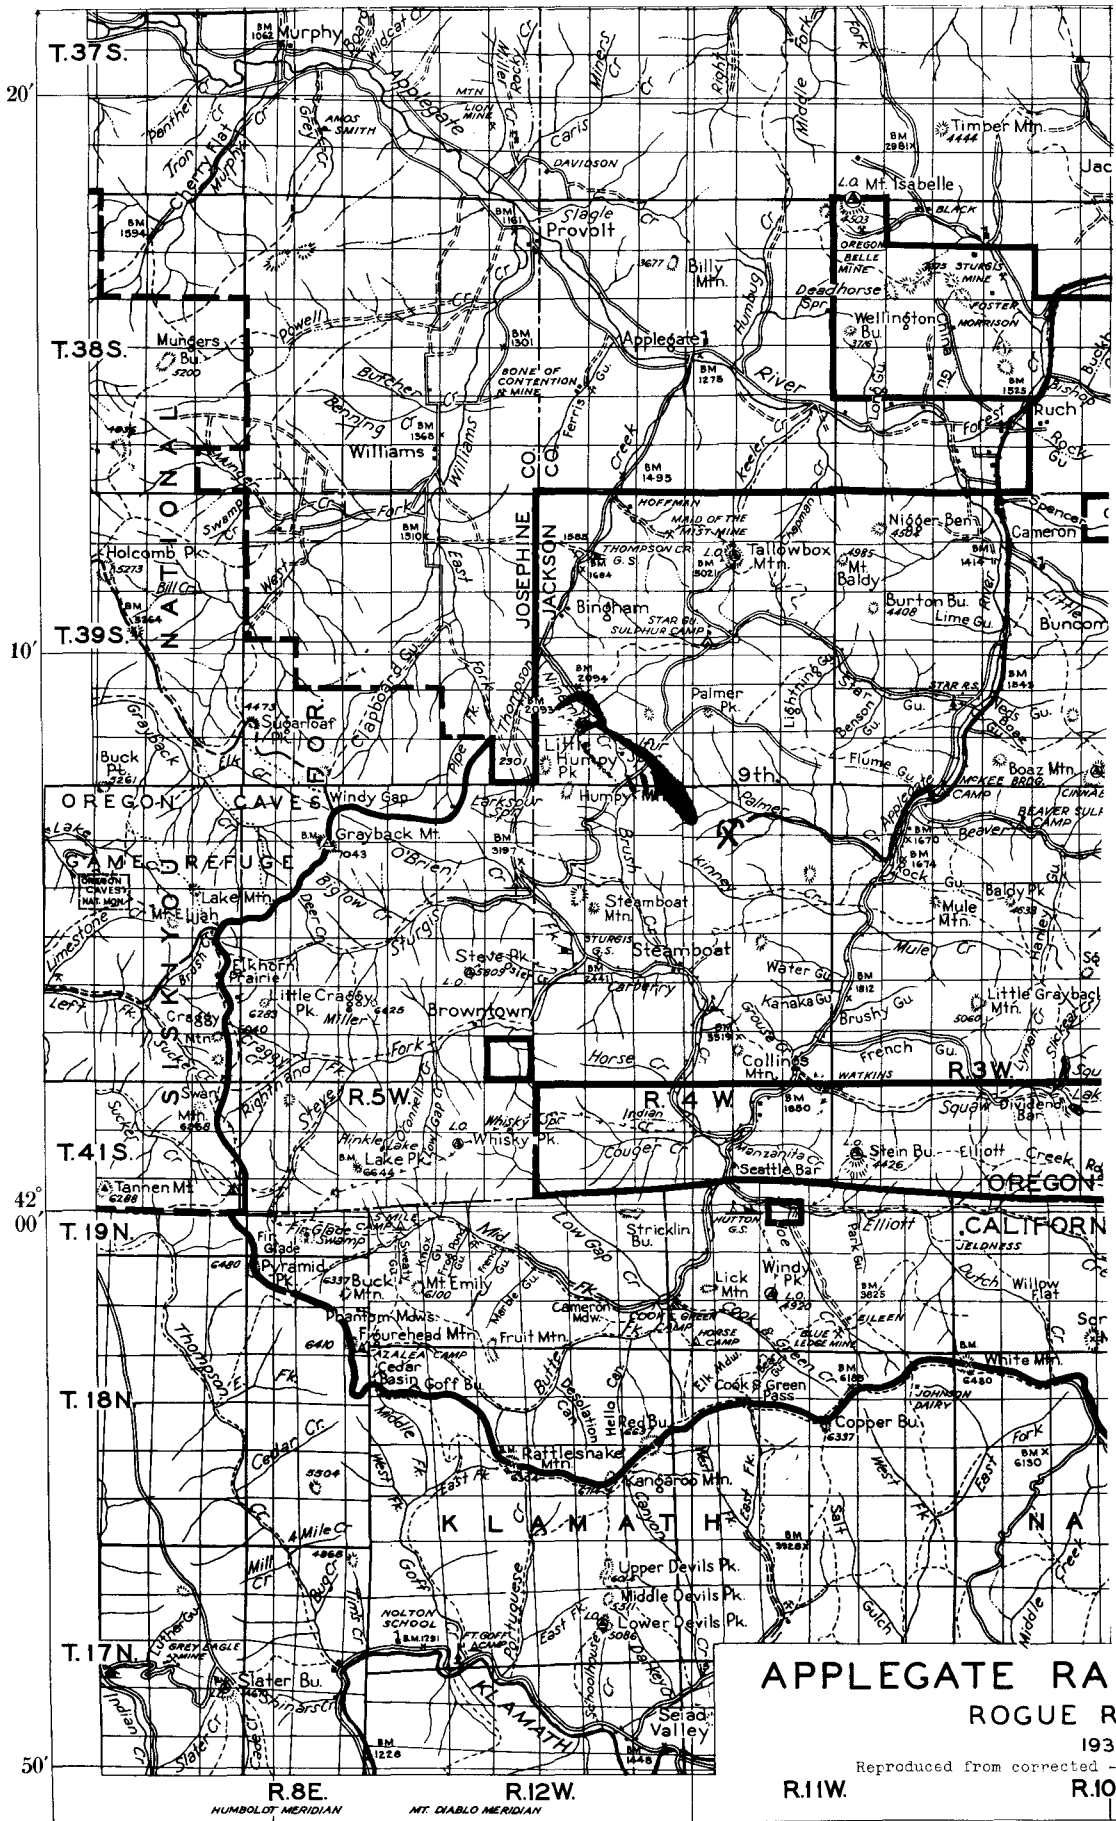

Section Lines location taken from topo map.

T.37S.
 20'
 T.38S.
 T.39S.
 10'
 OREGON
 CAVES
 WINDY GAP
 GAME REFUGE
 T.41S.
 42'
 00
 T.19N.
 T.18N.
 T.17N.
 50'

R.8E. R.12W.
 HUMBOLDT MERIDIAN MT. DIABLO MERIDIAN
 R.11W. R.10'