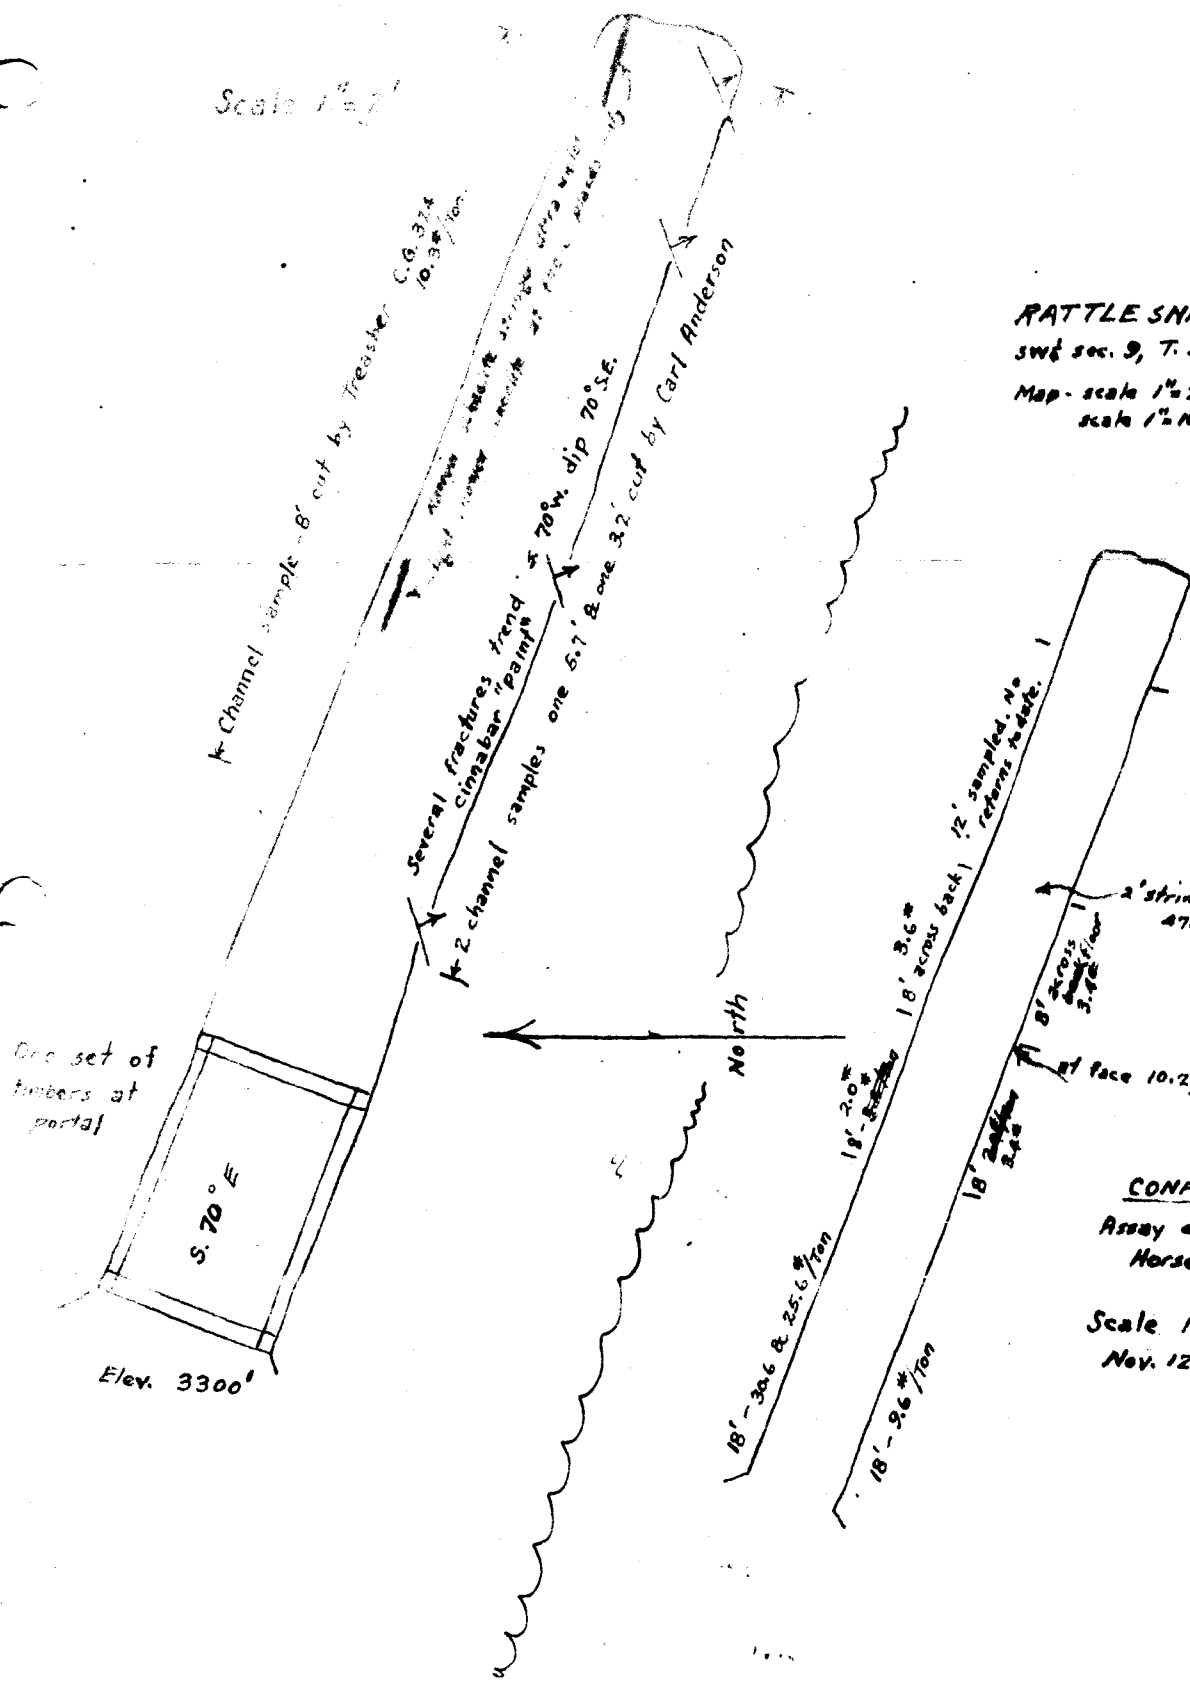

Scale 1"=20'

RATTLE SNAKE GROUP
 SW 1/4 sec. 9, T. 40S, R. 4W.
 Map - scale 1"=2' R.C.T. 5/14/42
 scale 1"=10' R.C.T. } 11/12/42
 R.W.

CONFIDENTIAL
 Assay data by
 Horse Heaven
 Scale 1"=10'
 Nov. 12, 1942