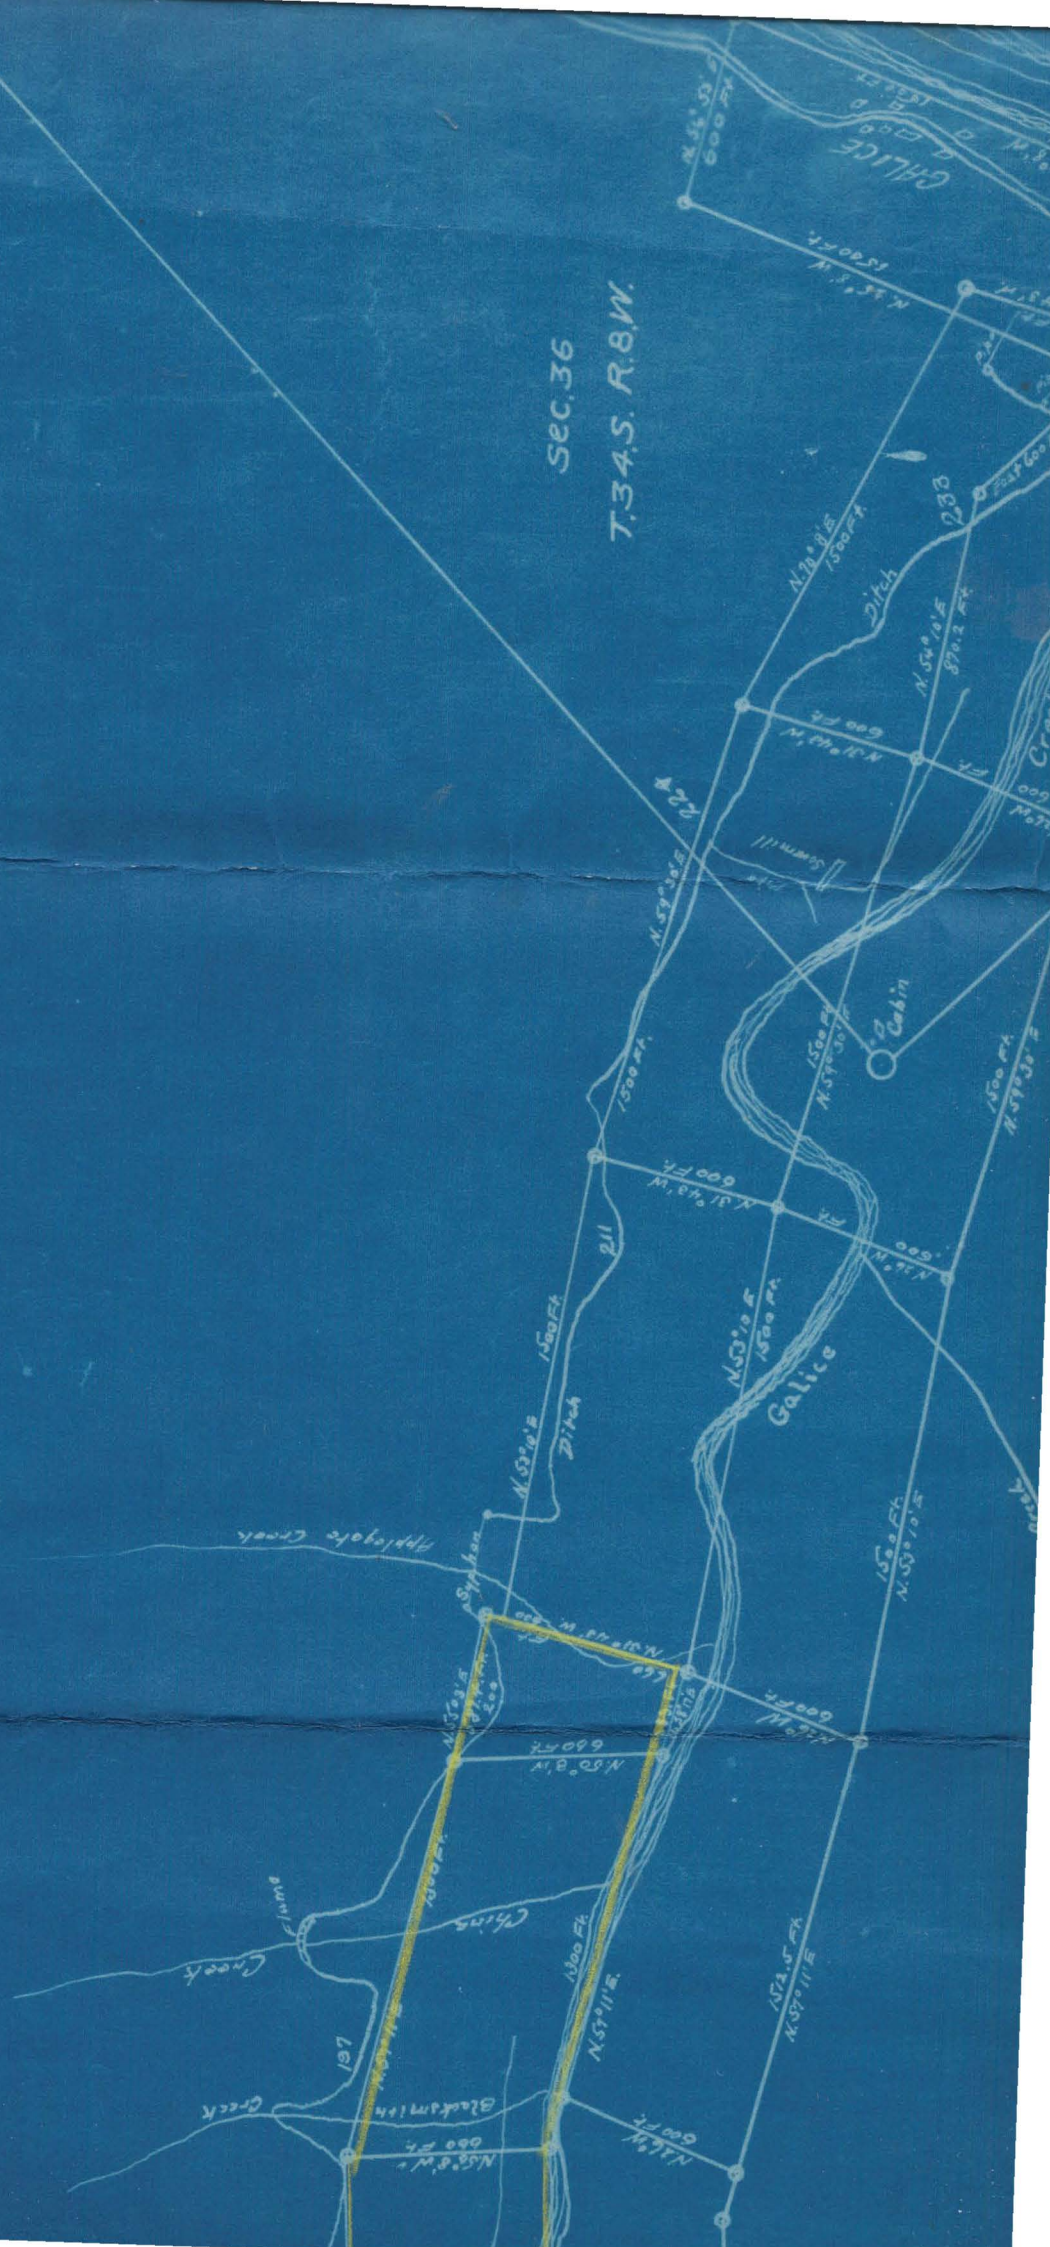

# MAP OF THE

# GALICE CONSOLIDATED PLACER CLAIMS

Scale 1" = 600 Ft.  
R.L. DAVID C.E.

# GALICIA PLACE