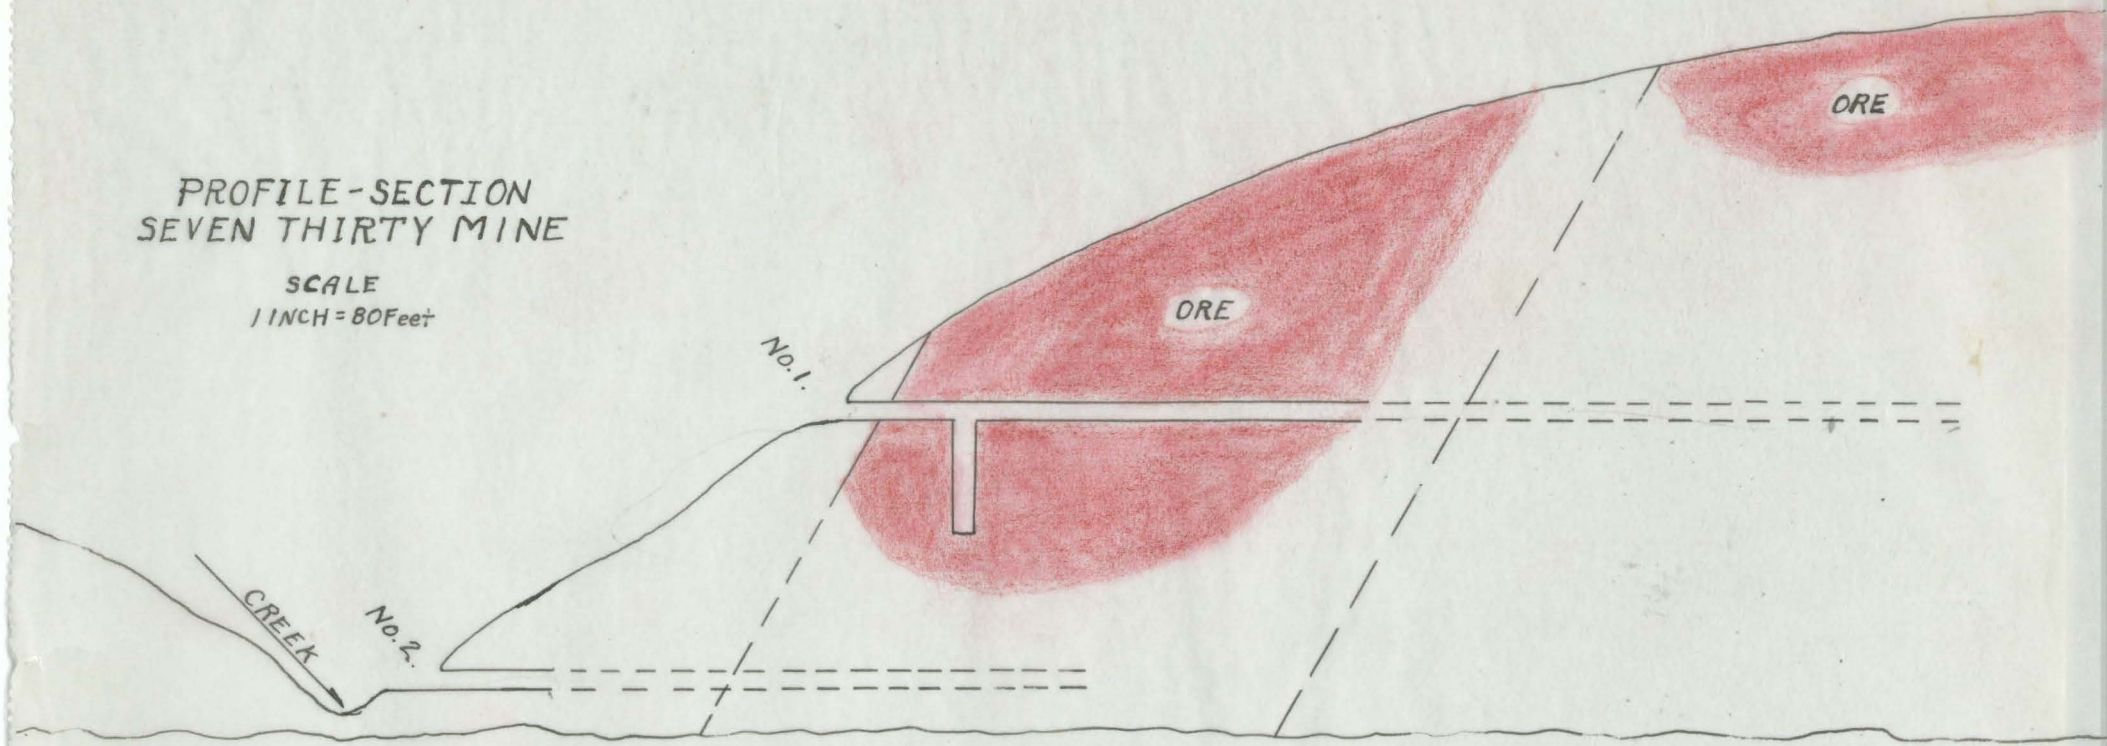

PROFILE-SECTION
SEVEN THIRTY MINE

SCALE
1 INCH = 80 Feet

SEVENTHY GROUP
2 CLAIMS

PROFILE-SECTION
SEVEN THIRTY MINE

SCALE
1 INCH = 80 Feet

SEVENTHIRTY GROUP
2 CLAIMS