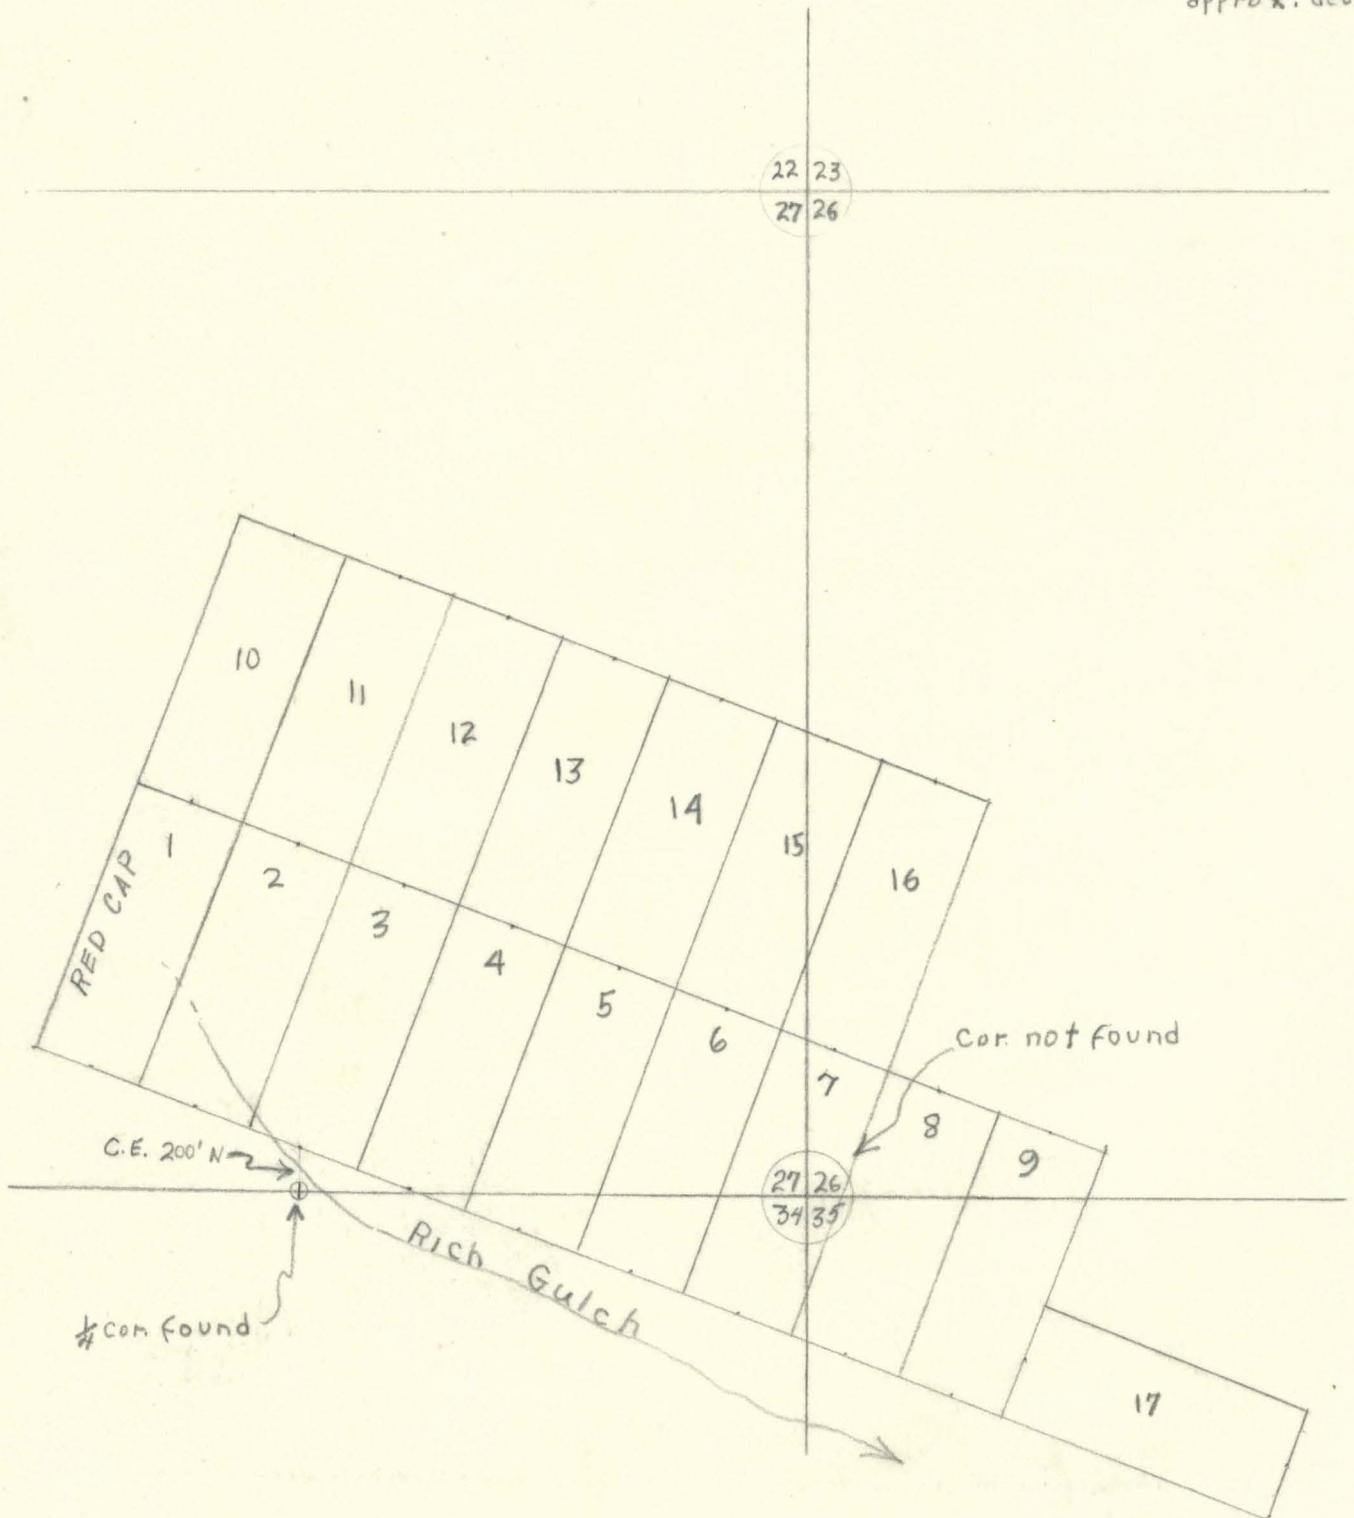

RED CAP CLAIMS

SKETCH (locations approx.)
Sections 26, 27, 34, 35, T.34S, R.8W
Galice District
1957

Prelim sketch LR

2640
21/5/80
1520

22 23
21 24