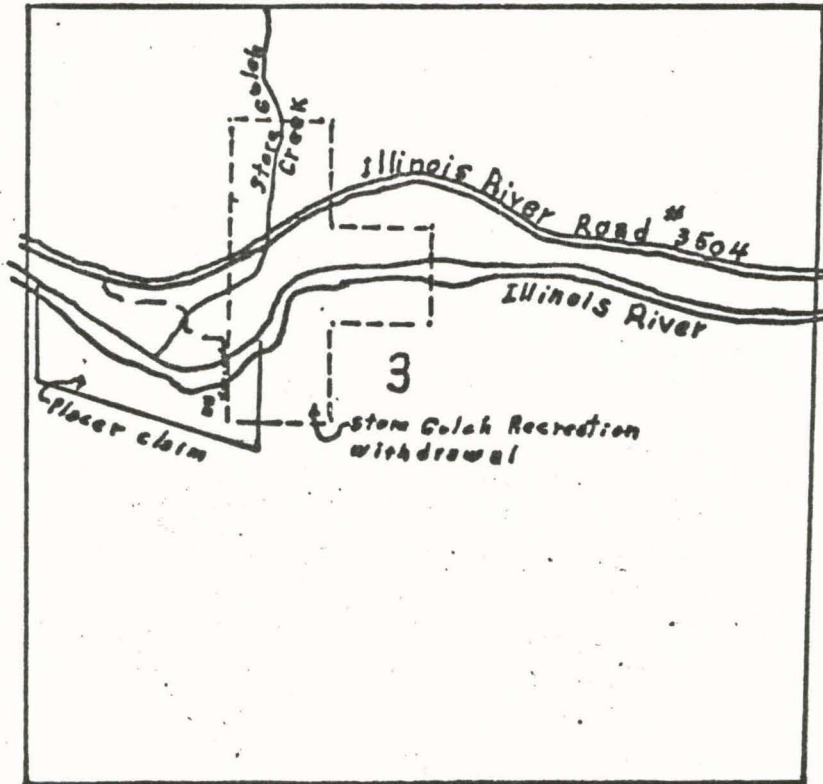

Store Gulch Mining Area
 Siskiyou National Forest
 Illinois Valley Ranger District
 Section 3, T.38S., R.9W., W.M.
 Scale 4" = 1 mi. Drawn by DC

9/64

LEGEND

Mining claim boundaries
 Recreation withdrawal
 Cable crossing
 Buildings
 Road
 Spur road