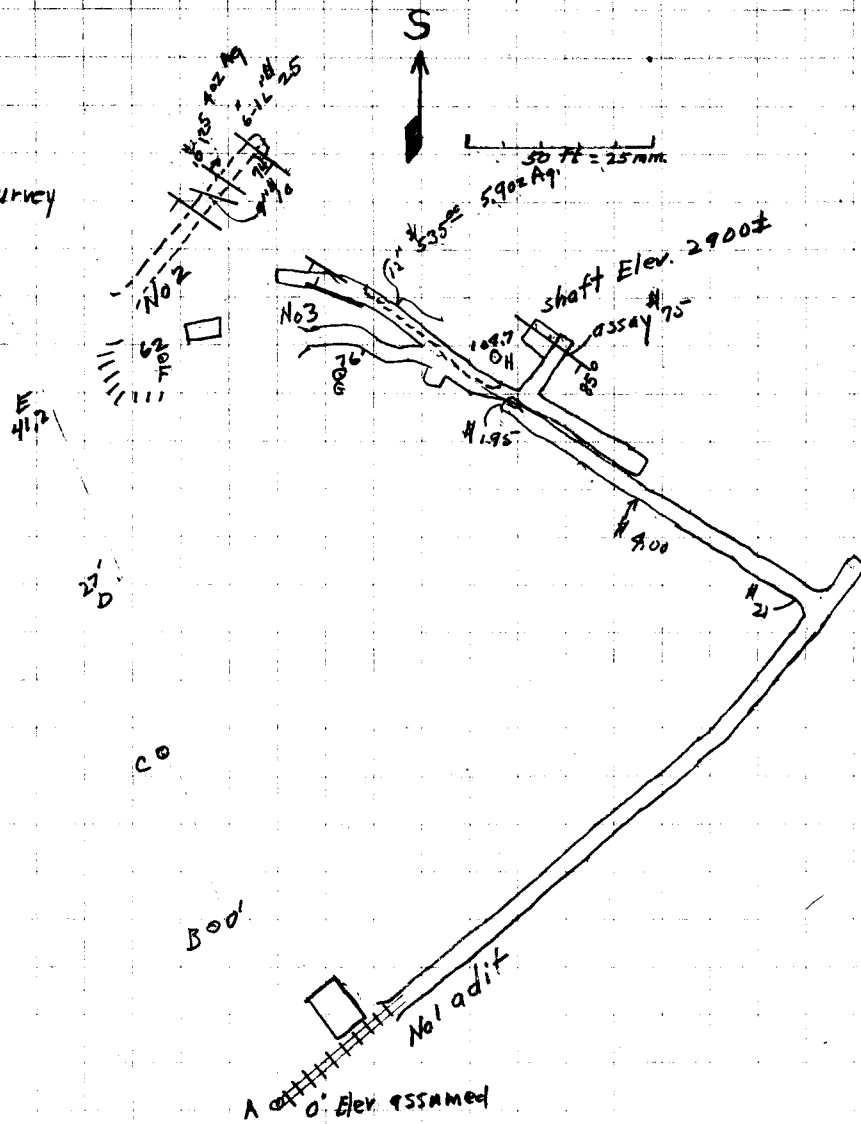

d Rose prospect
Peter Rapkoch
compass and tape survey

Wild Rose claim
Peter Rapkuch

1cm = 20'

S

Red Rose, Property Map
 Center of Sec. 19 & 20, T. 38 S. R. 5 W
 Six Claims held by Location.

Owner, Peter L. Rapkock. (Rapkock)

Workings Map
 Not to scale