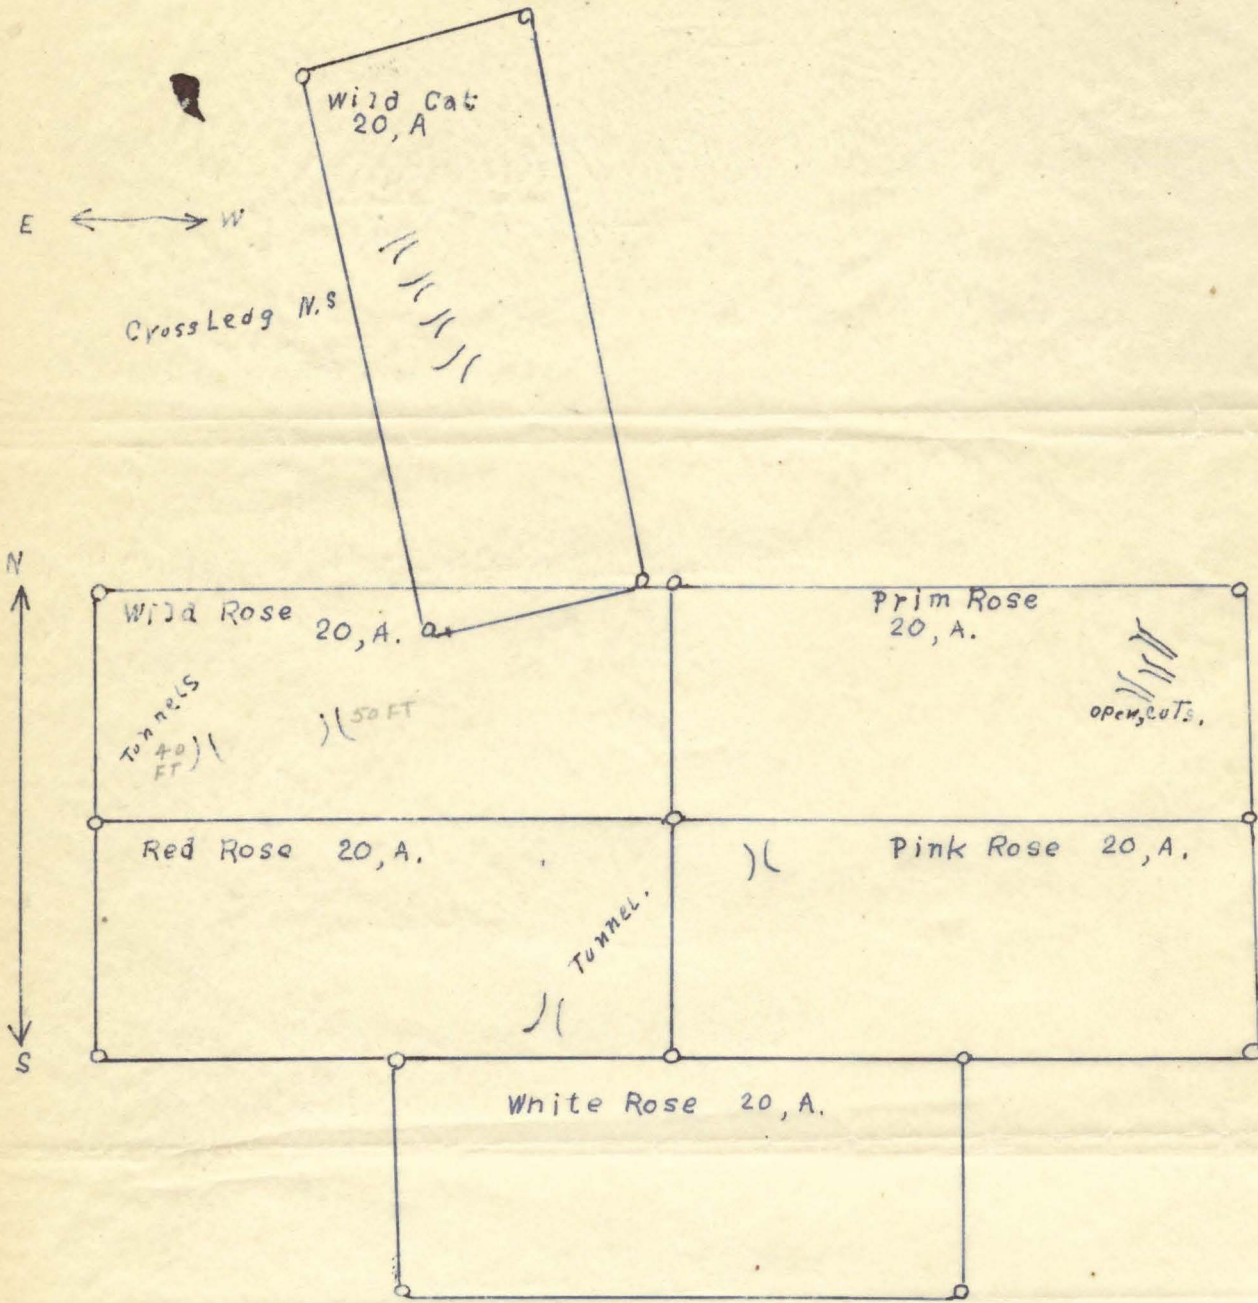

d Rose prospect
Peter Rapkoch
compass and tape survey

Wild Rose claim
Peter Rapkuch

1cm = 20'

S

Red Rose, Property Map
 Center of Sec. 19 & 20, T. 38 S. R. 5 W
 Six Claims held by Location.

Owner, Peter L. Rapkock. (Rapkock)

Workings Map
 Not to scale