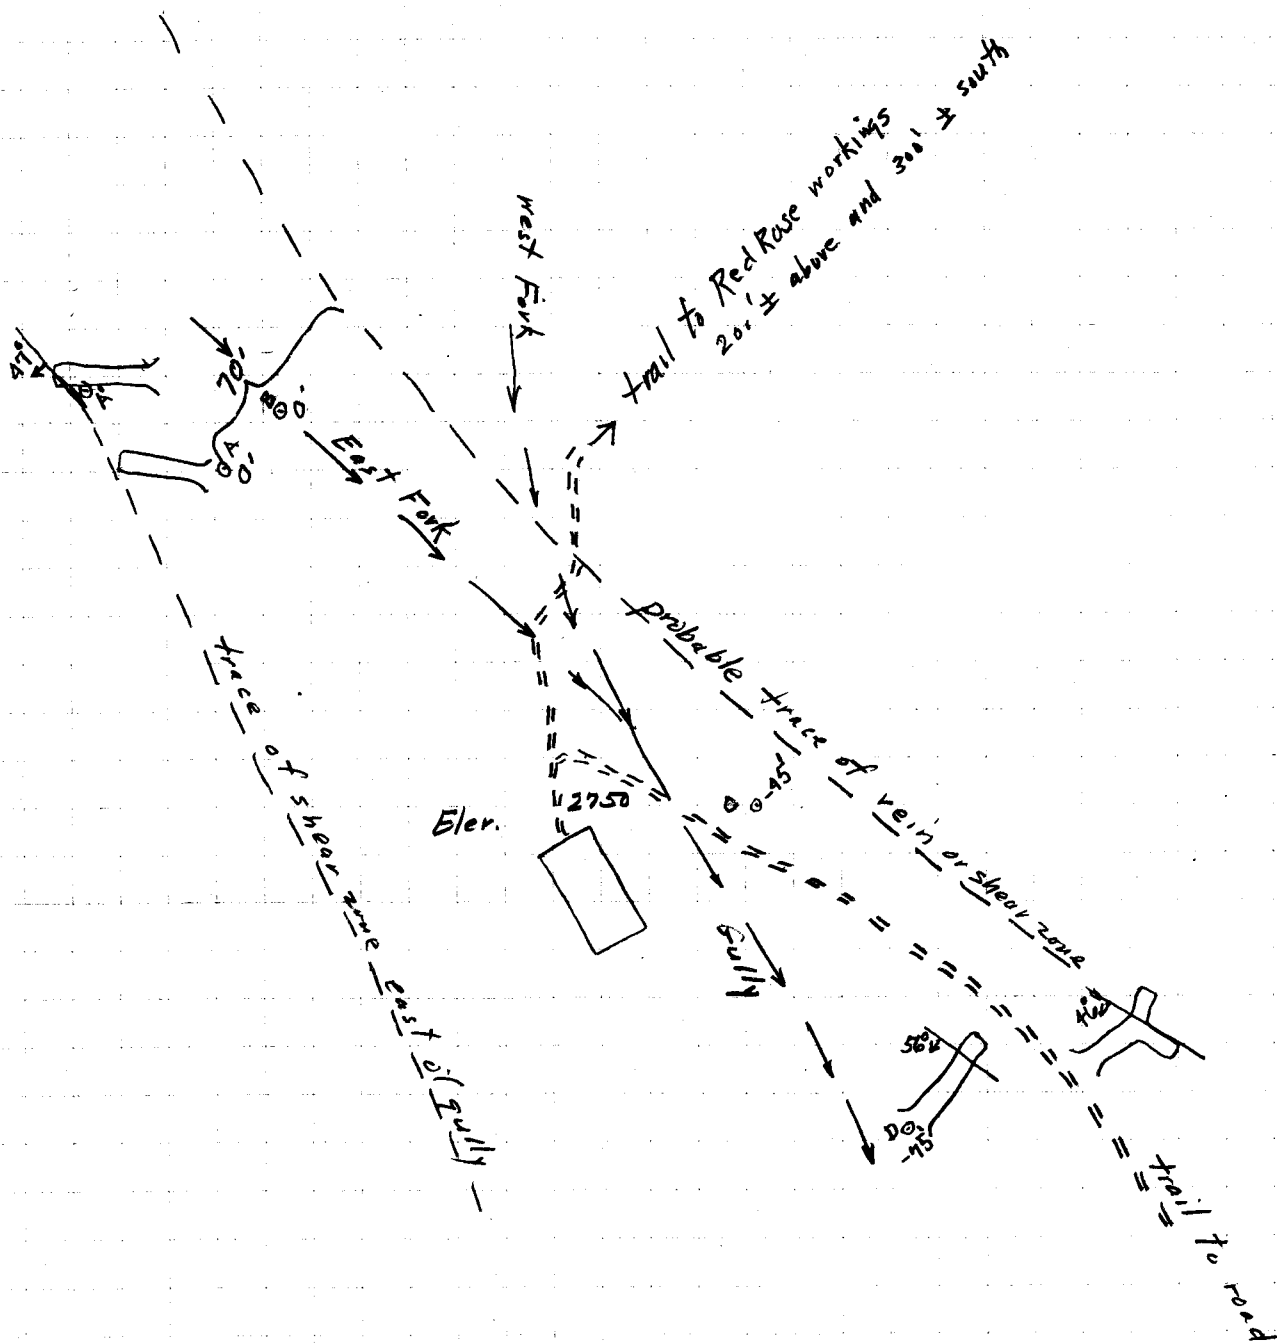

d Rose prospect
Peter Rapkoch
compass and tape survey

Wild Rose claim
Peter Rapkuch

1cm = 20'

S

Red Rose, Property Map
 Center of Sec. 19 & 20, T. 38 S. R. 5 W
 Six Claims held by Location.

Owner, Peter L. Rapkock. (Rapkock)

Workings Map
 Not to scale