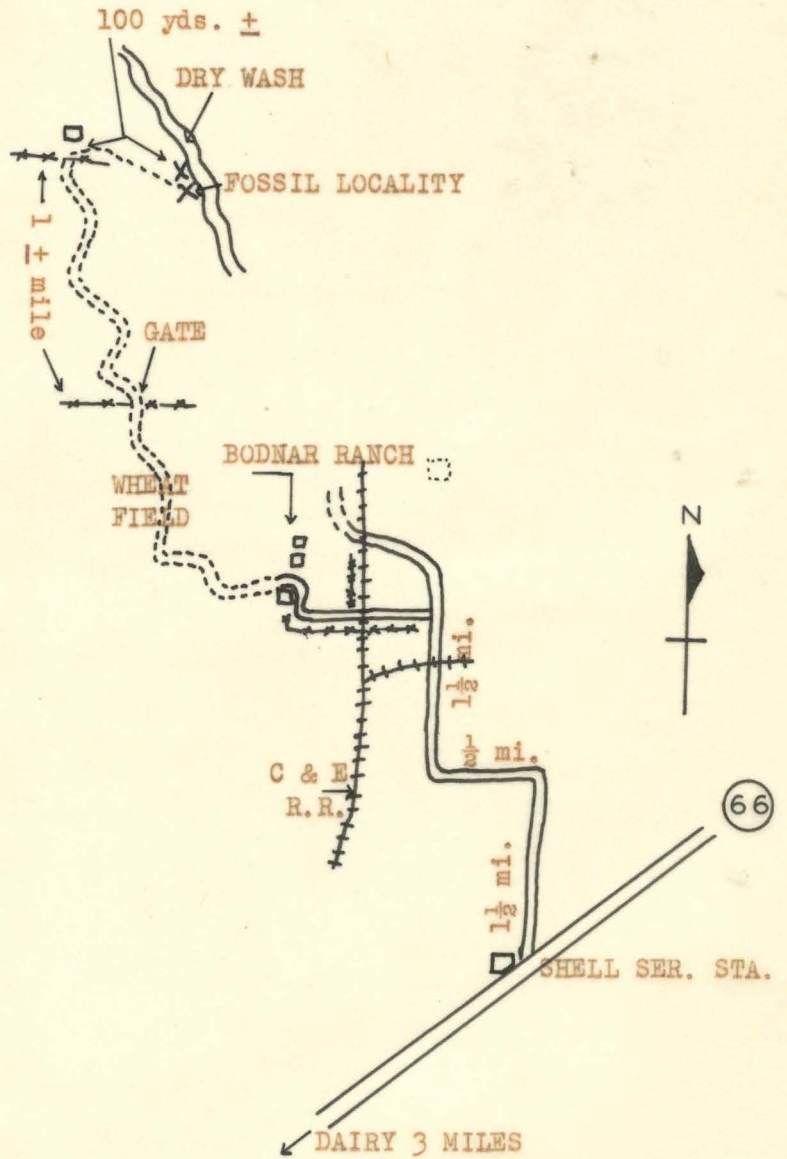

BODNAR RANCH PHOSPHATE
Klamath County, Oregon

BODNAR RANCH PHOSPHATE

KLAMATH

~~S. 10? T. 38S, R. 11E~~

- P. 7960
- P. 7961
- P. 7962
- P. 7963

BODNAR RANCH

CEE R.R.

66

SHELL SER. STA.

DAIRY 3 MILES

Jan 7 1981
K Falls A+N