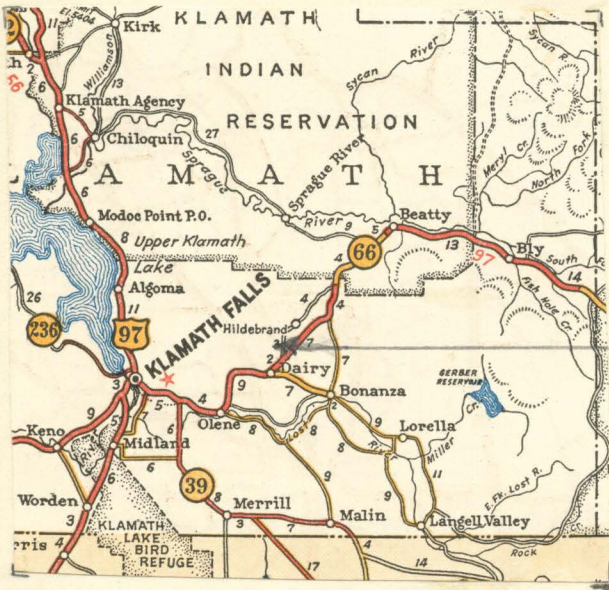

BODNAR RANCH PHOSPHATE
Klamath County, Oregon

BODNAR RANCH PHOSPHATE

KLAMATH

~~S. 10? T. 38S, R. 11E~~

- P. 7960
- P. 7961
- P. 7962
- P. 7963

BODNAR RANCH

CEE R.R.

66

SHELL SER. STA.

DAIRY 3 MILES

Jan 7 1981
K Falls A+N