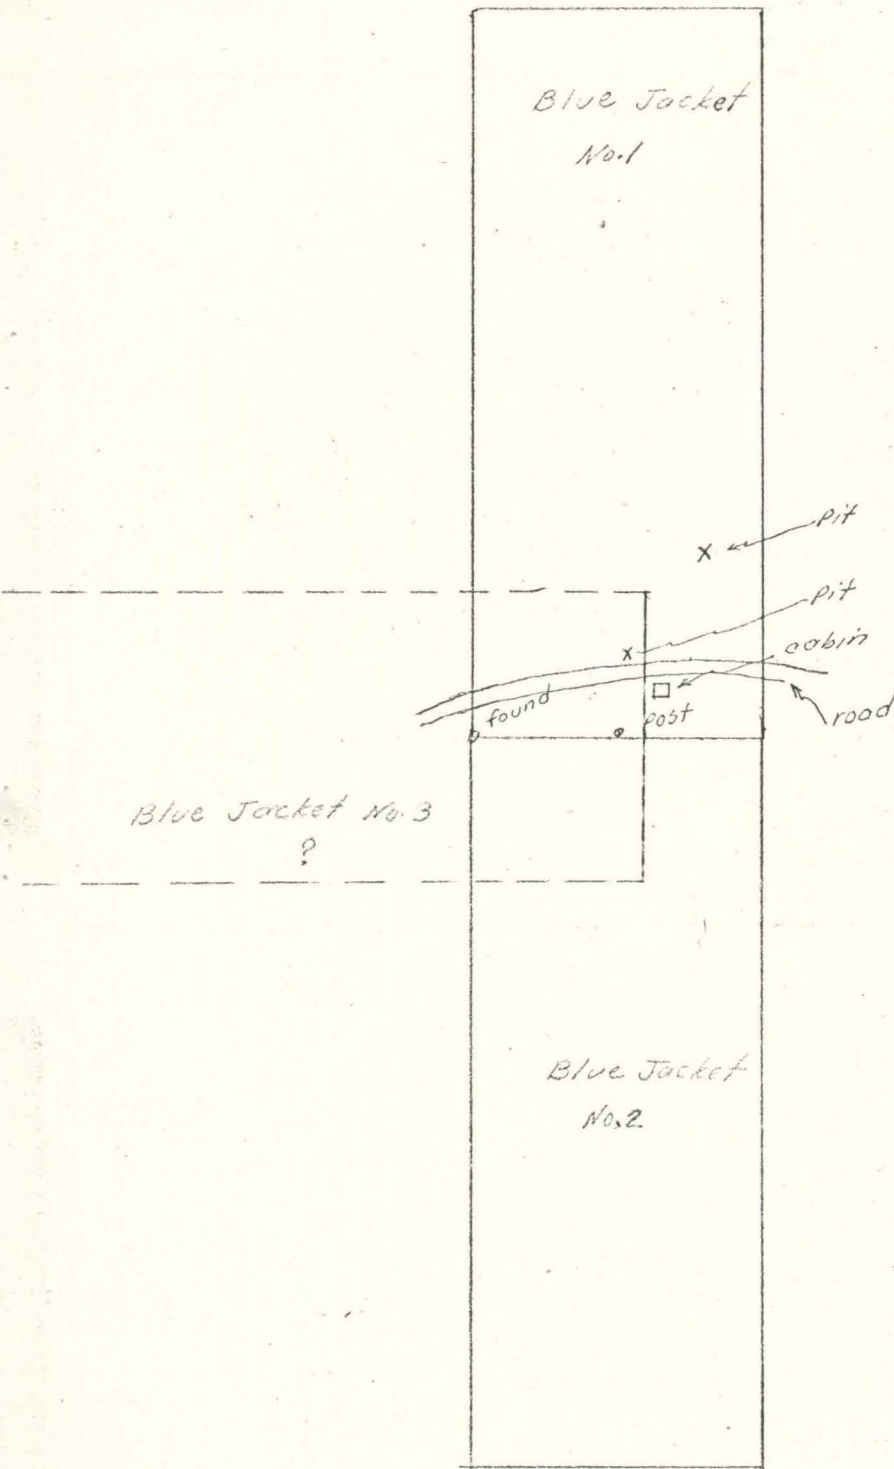

N I A

x willow Yellow Jacket
Homestead

Jell
139

scale: 1" = 400'

BLUE JACKET CLAIMS
 SEC. 19, T. 37S, R. 18E, W.M.

corrected
 2/19/68
 RFS 6/30/66