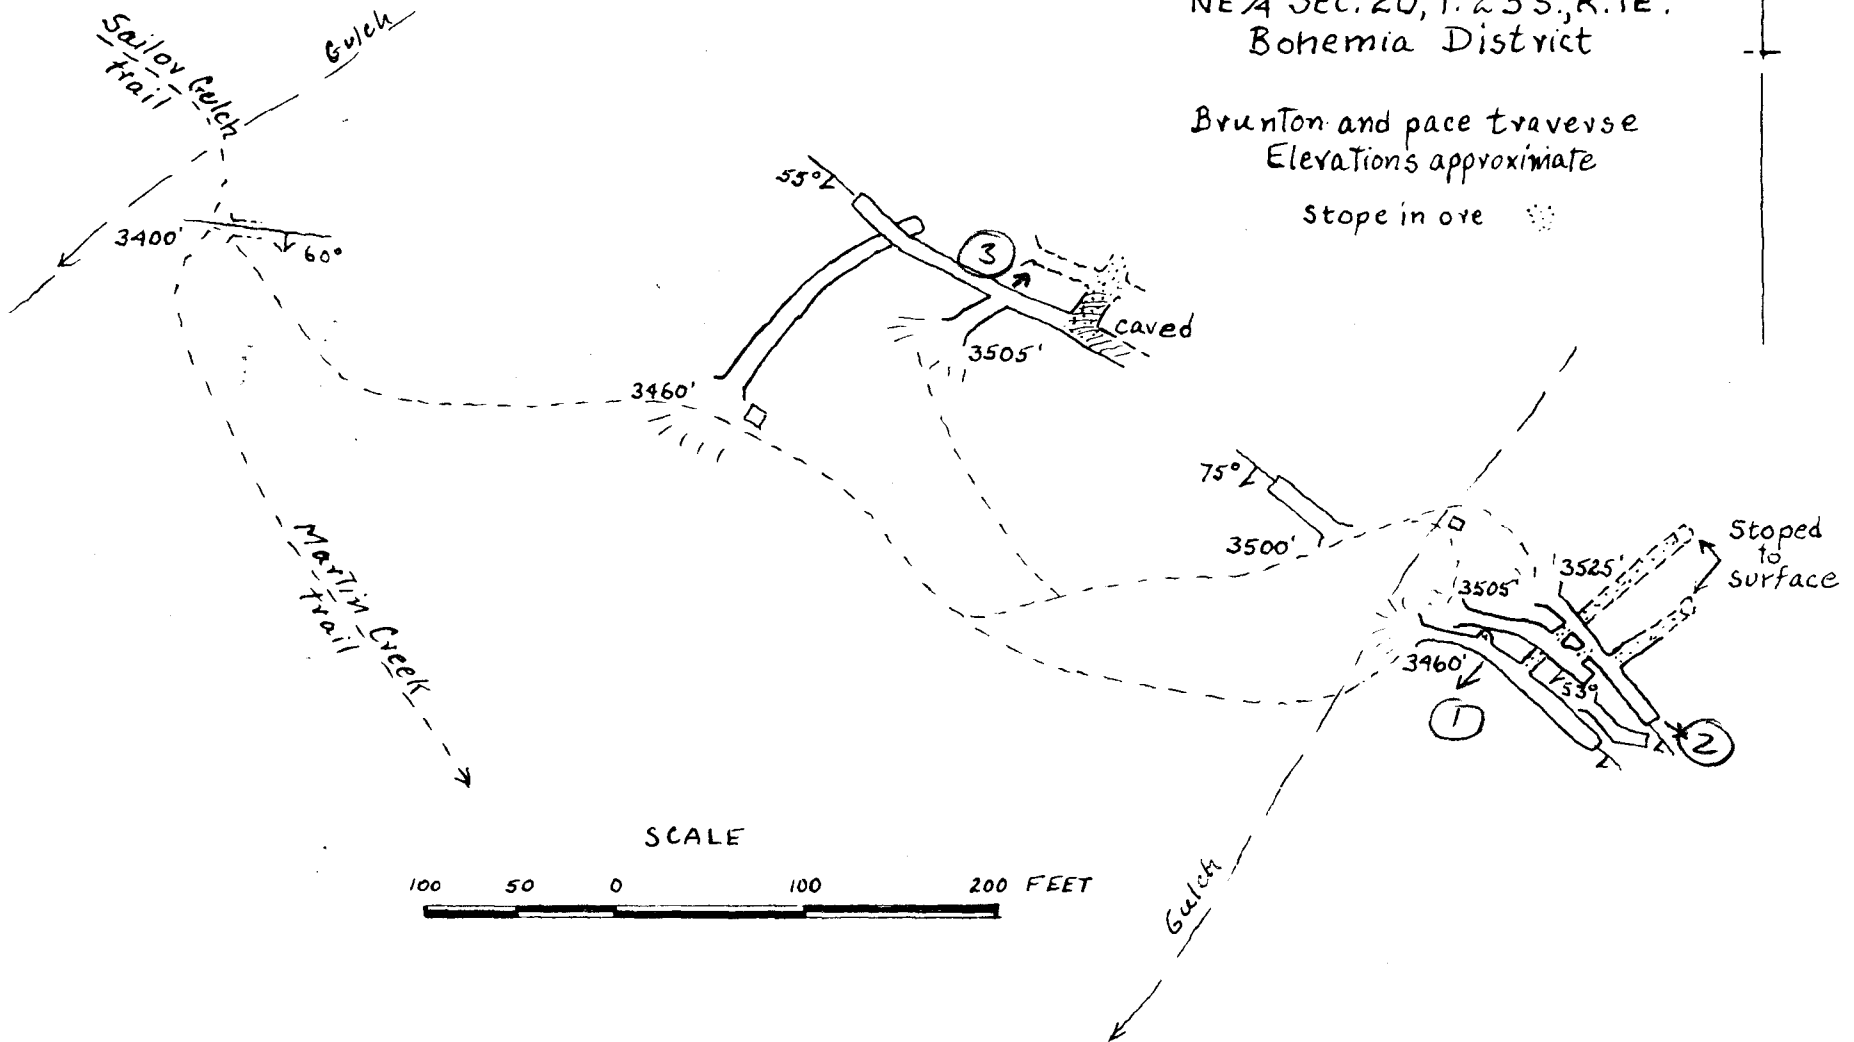

STAR MINE (Gold Leaf)

NE 1/4 Sec. 20, T. 23 S., R. 1 E.
Bohemia District

Brunton and pace traverse
Elevations approximate

Stope in ore

STAR MINE (Gold Leaf)

NE ¼ Sec. 20, T. 23 S., R. 1 E.
Bohemia District

Brunton and pace traverse
Elevations approximate

Stope in ore

SCALE

100 50 0 100 200 FEET

JEA-1945