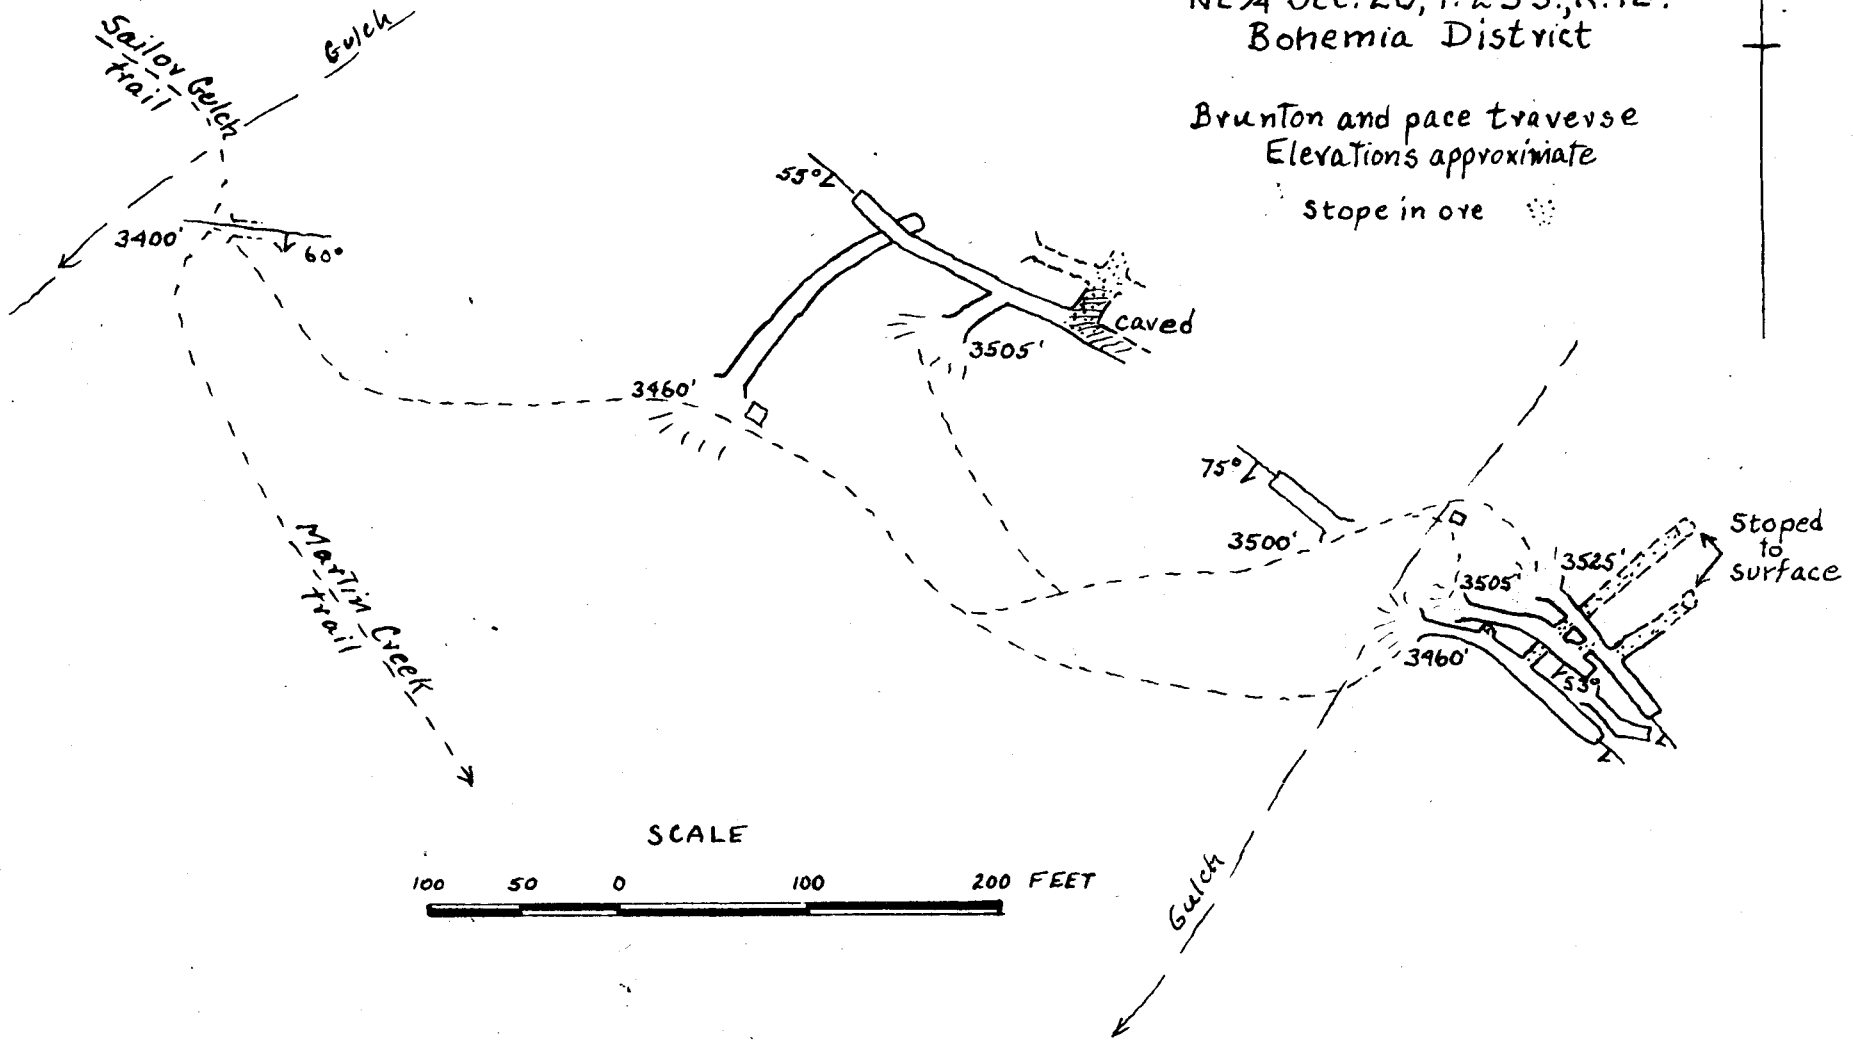

STAR MINE (Gold Leaf)

NE 1/4 Sec. 20, T. 23 S., R. 1 E.
Bohemia District

Brunton and pace traverse
Elevations approximate

Stope in ore

STAR MINE (Gold Leaf)

NE ¼ Sec. 20, T. 23 S., R. 1 E.
Bohemia District

Brunton and pace traverse
Elevations approximate

Stope in ore

SCALE

100 50 0 100 200 FEET

JEA-1945