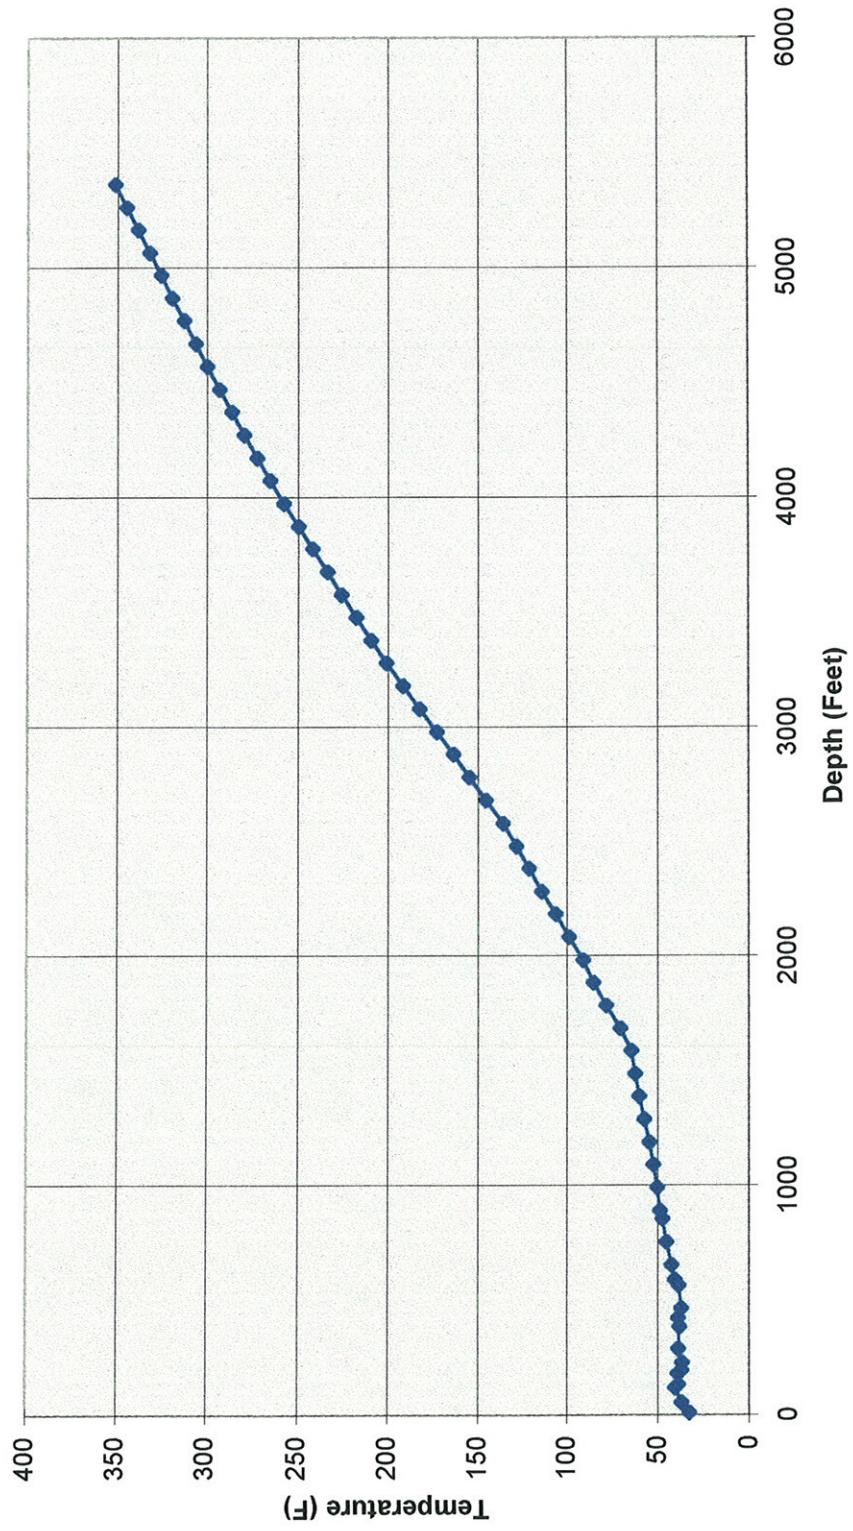

**Newberry 76-15TCH  
Temperature Survey  
10/14/95  
Sandia Run #1**

Temp (F)

**Newberry 7615TCH  
Temperature Survey  
10/14/95  
Sandia Run #2**

Temp (F)

Newberry 76-15TCH  
Temperature Survey  
12/9/95  
Sandia Run #7

Temp (F)

**Newberry 76-15TCH  
Temperature Survey  
12/19/95  
Sandia Run #8**

Temp (F)

**Newberry 76-15TCH  
Temperature Survey  
12/11/95  
Sandia Run #10**

Temp (F)

CalEnergy Newberry 76-15TCH  
Static Temperature Survey  
SANDIA 12/11/95