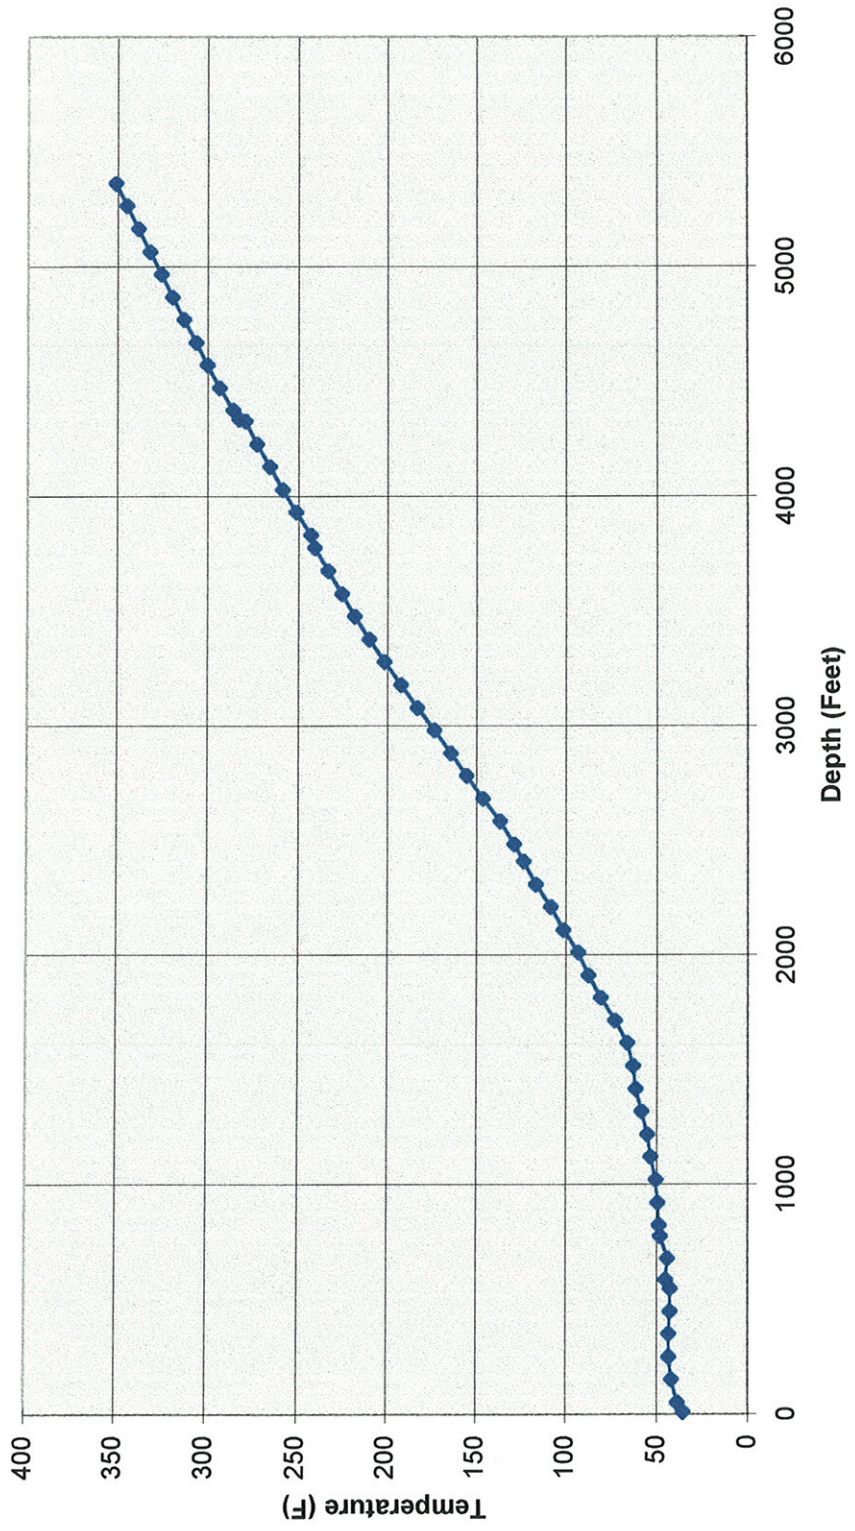

**Newberry 76-15TCH  
Temperature Survey  
10/14/95  
Sandia Run #1**

Temp (F)

**Newberry 7615TCH  
Temperature Survey  
10/14/95  
Sandia Run #2**

Temp (F)

Newberry 76-15TCH  
Temperature Survey  
12/9/95  
Sandia Run #7

Temp (F)

**Newberry 76-15TCH  
Temperature Survey  
12/19/95  
Sandia Run #8**

Temp (F)

**Newberry 76-15TCH  
Temperature Survey  
12/11/95  
Sandia Run #10**

Temp (F)

CalEnergy Newberry 76-15TCH  
Static Temperature Survey  
SANDIA 12/11/95

CalEnergy Newberry 76-15TCH  
Static Temperature Survey  
SANDIA 12/09/95