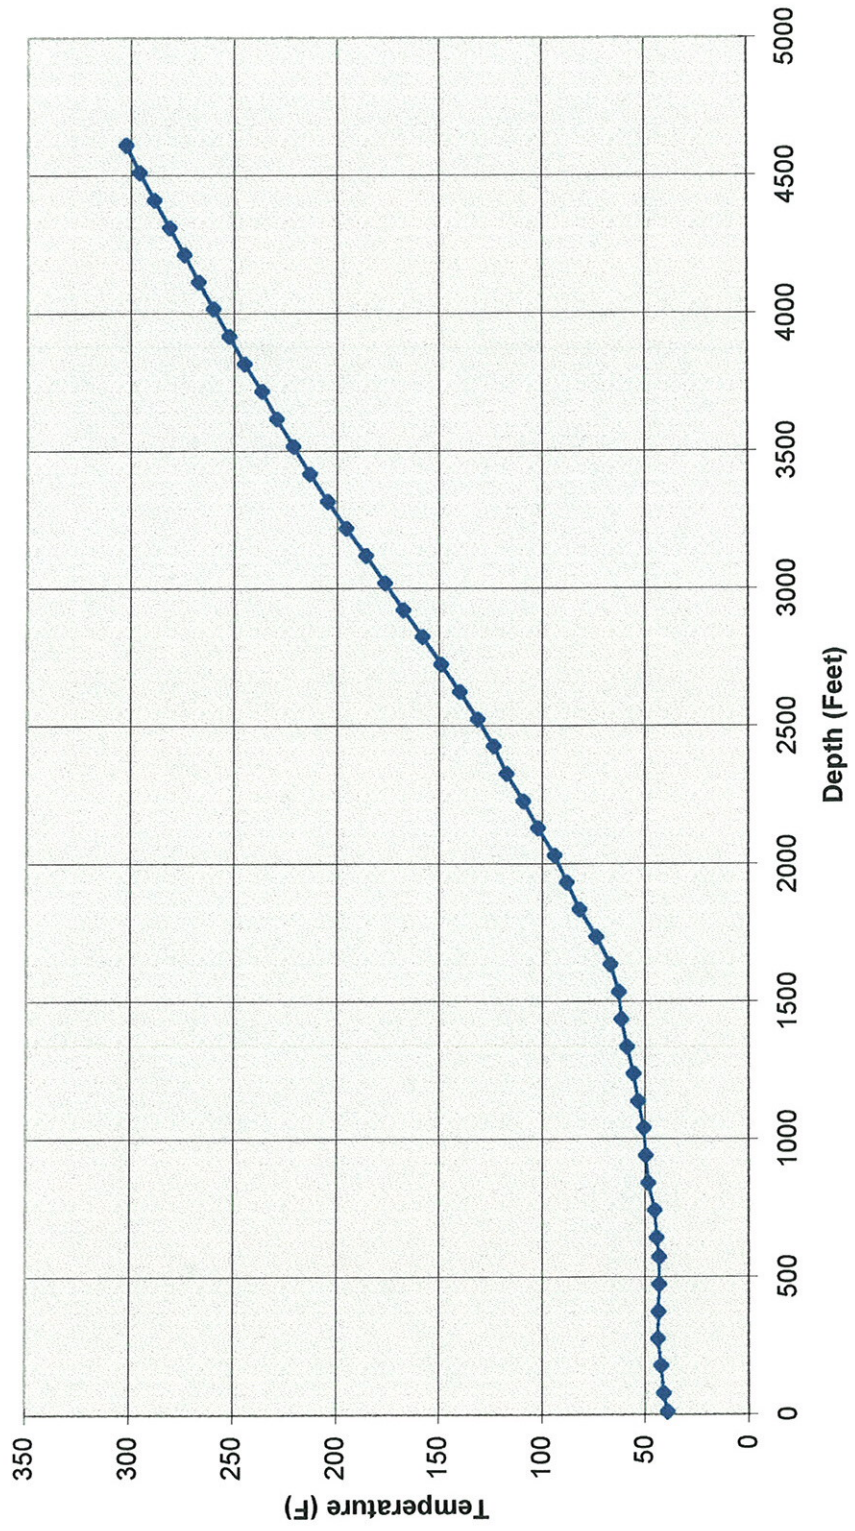

**Newberry 76-15TCH  
Temperature Survey  
10/14/95  
Sandia Run #1**

Temp (F)

**Newberry 7615TCH  
Temperature Survey  
10/14/95  
Sandia Run #2**

Temp (F)

Newberry 76-15TCH  
Temperature Survey  
12/9/95  
Sandia Run #7

Temp (F)

**Newberry 76-15TCH  
Temperature Survey  
12/19/95  
Sandia Run #8**

Temp (F)

**Newberry 76-15TCH  
Temperature Survey  
12/11/95  
Sandia Run #10**

Temp (F)

CalEnergy Newberry 76-15TCH  
Static Temperature Survey  
SANDIA 12/11/95