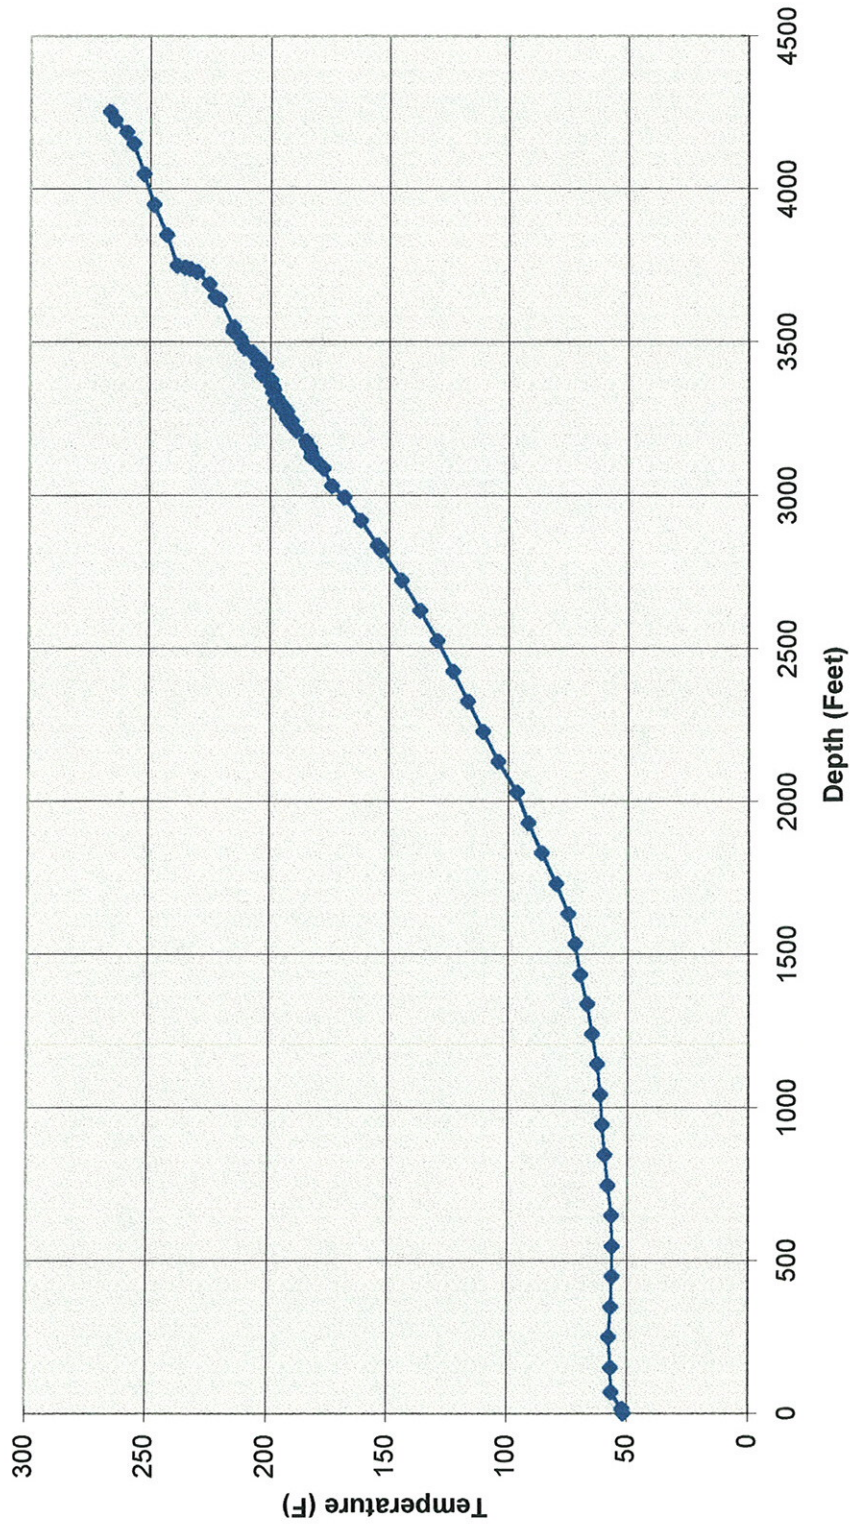

**Newberry 76-15TCH  
Temperature Survey  
10/14/95  
Sandia Run #1**

Temp (F)

**Newberry 7615TCH  
Temperature Survey  
10/14/95  
Sandia Run #2**

Temp (F)

Newberry 76-15TCH  
Temperature Survey  
12/9/95  
Sandia Run #7

Temp (F)

**Newberry 76-15TCH  
Temperature Survey  
12/19/95  
Sandia Run #8**

Temp (F)

**Newberry 76-15TCH  
Temperature Survey  
12/11/95  
Sandia Run #10**

Temp (F)

CalEnergy Newberry 76-15TCH  
Static Temperature Survey  
SANDIA 12/11/95