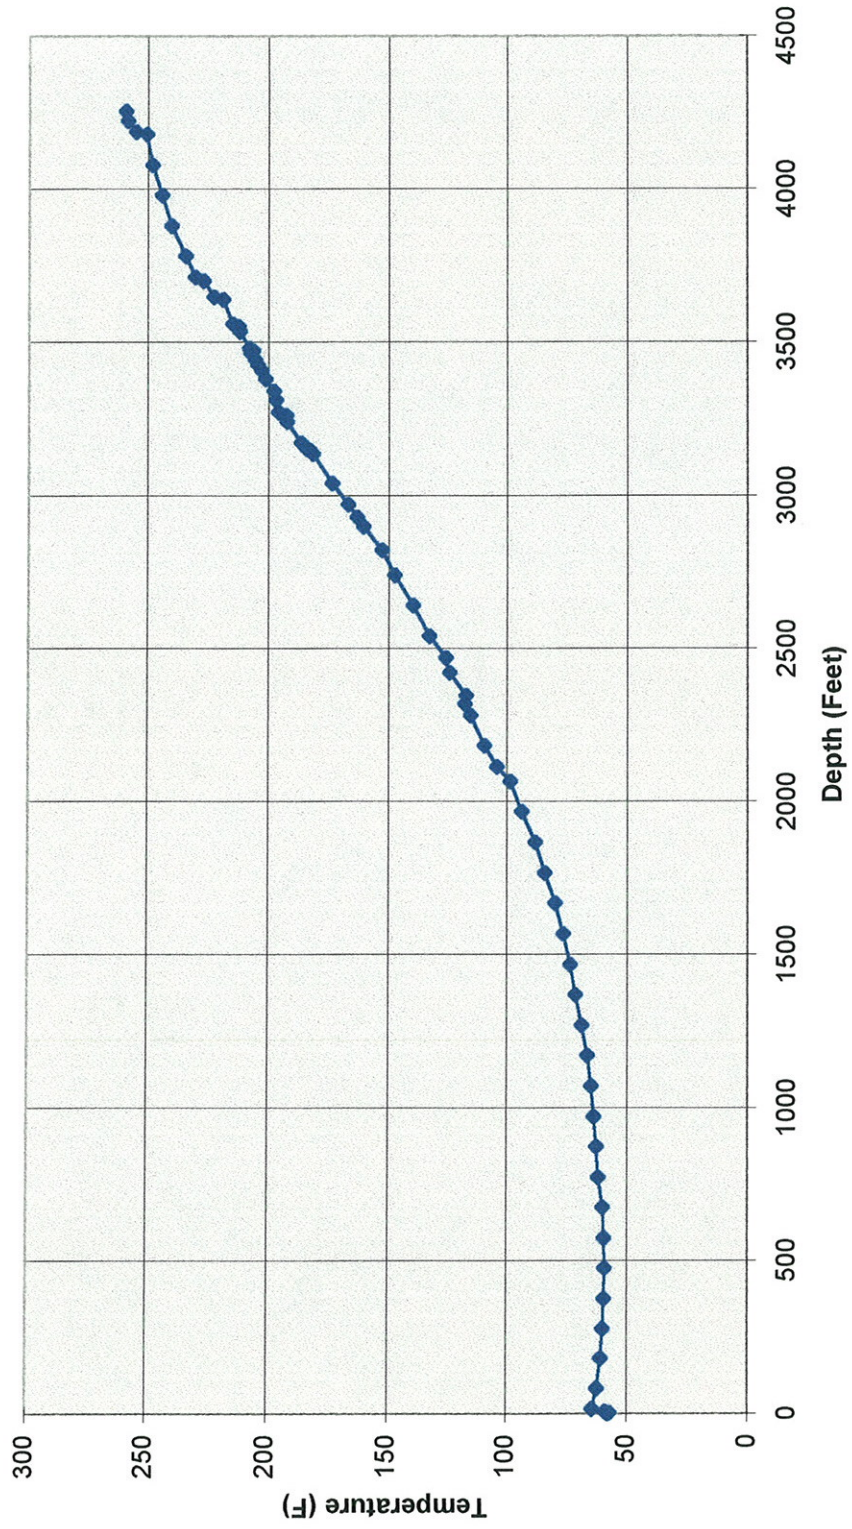

**Newberry 76-15TCH  
Temperature Survey  
10/14/95  
Sandia Run #1**

Temp (F)

**Newberry 7615TCH  
Temperature Survey  
10/14/95  
Sandia Run #2**

Temp (F)

Newberry 76-15TCH  
Temperature Survey  
12/9/95  
Sandia Run #7

Temp (F)

**Newberry 76-15TCH  
Temperature Survey  
12/19/95  
Sandia Run #8**

Temp (F)

**Newberry 76-15TCH  
Temperature Survey  
12/11/95  
Sandia Run #10**

Temp (F)

CalEnergy Newberry 76-15TCH  
Static Temperature Survey  
SANDIA 12/11/95