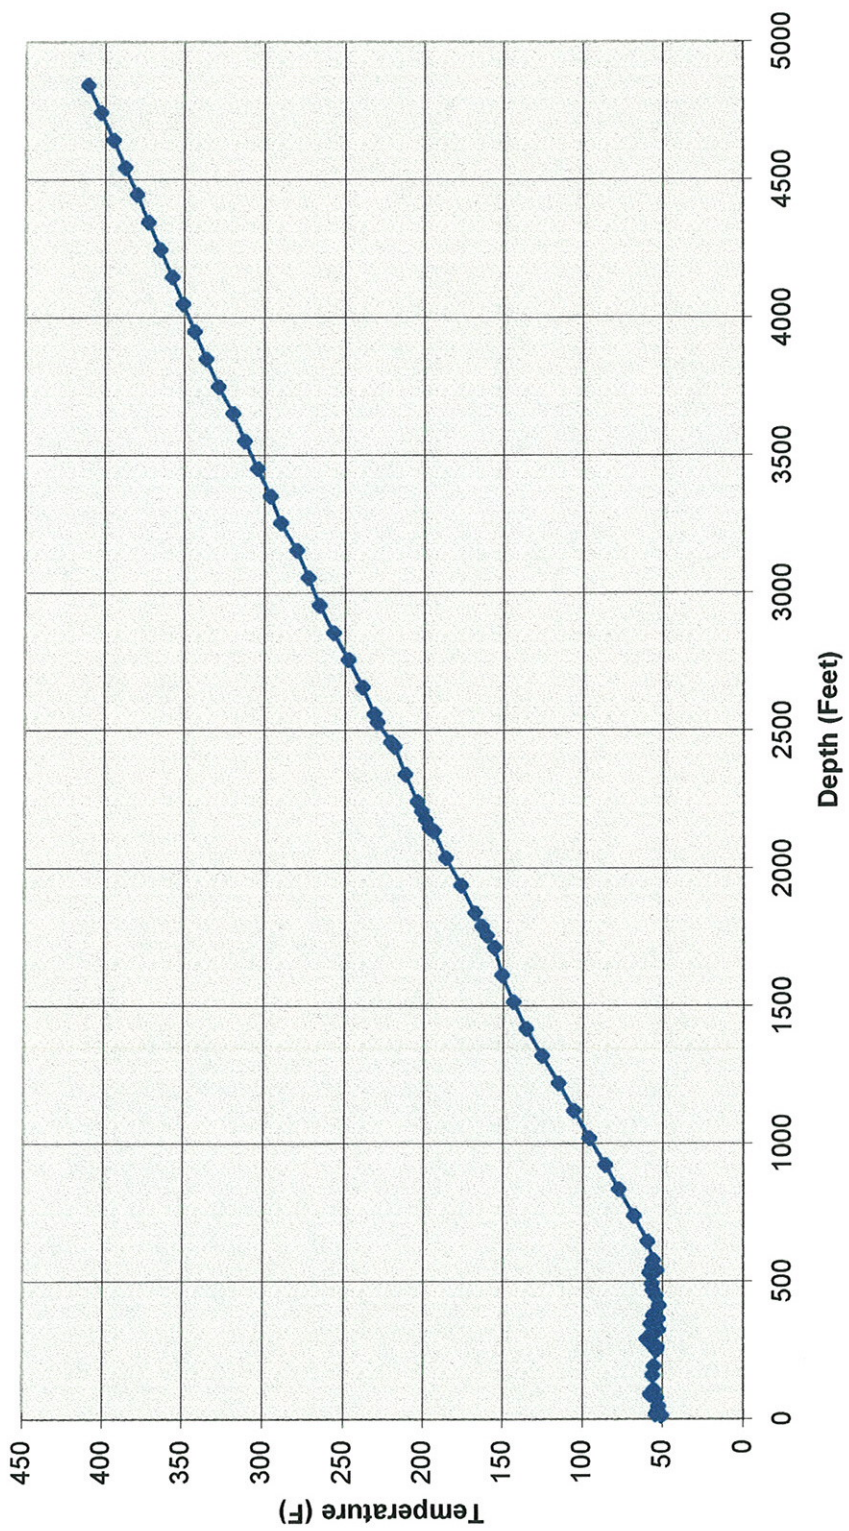

**Newberry 88-21TCH
Temperature Survey
7/25/95**

Temp (F)

Newberry 88-21TCH Temperature/Pressure Survey 7/20/95