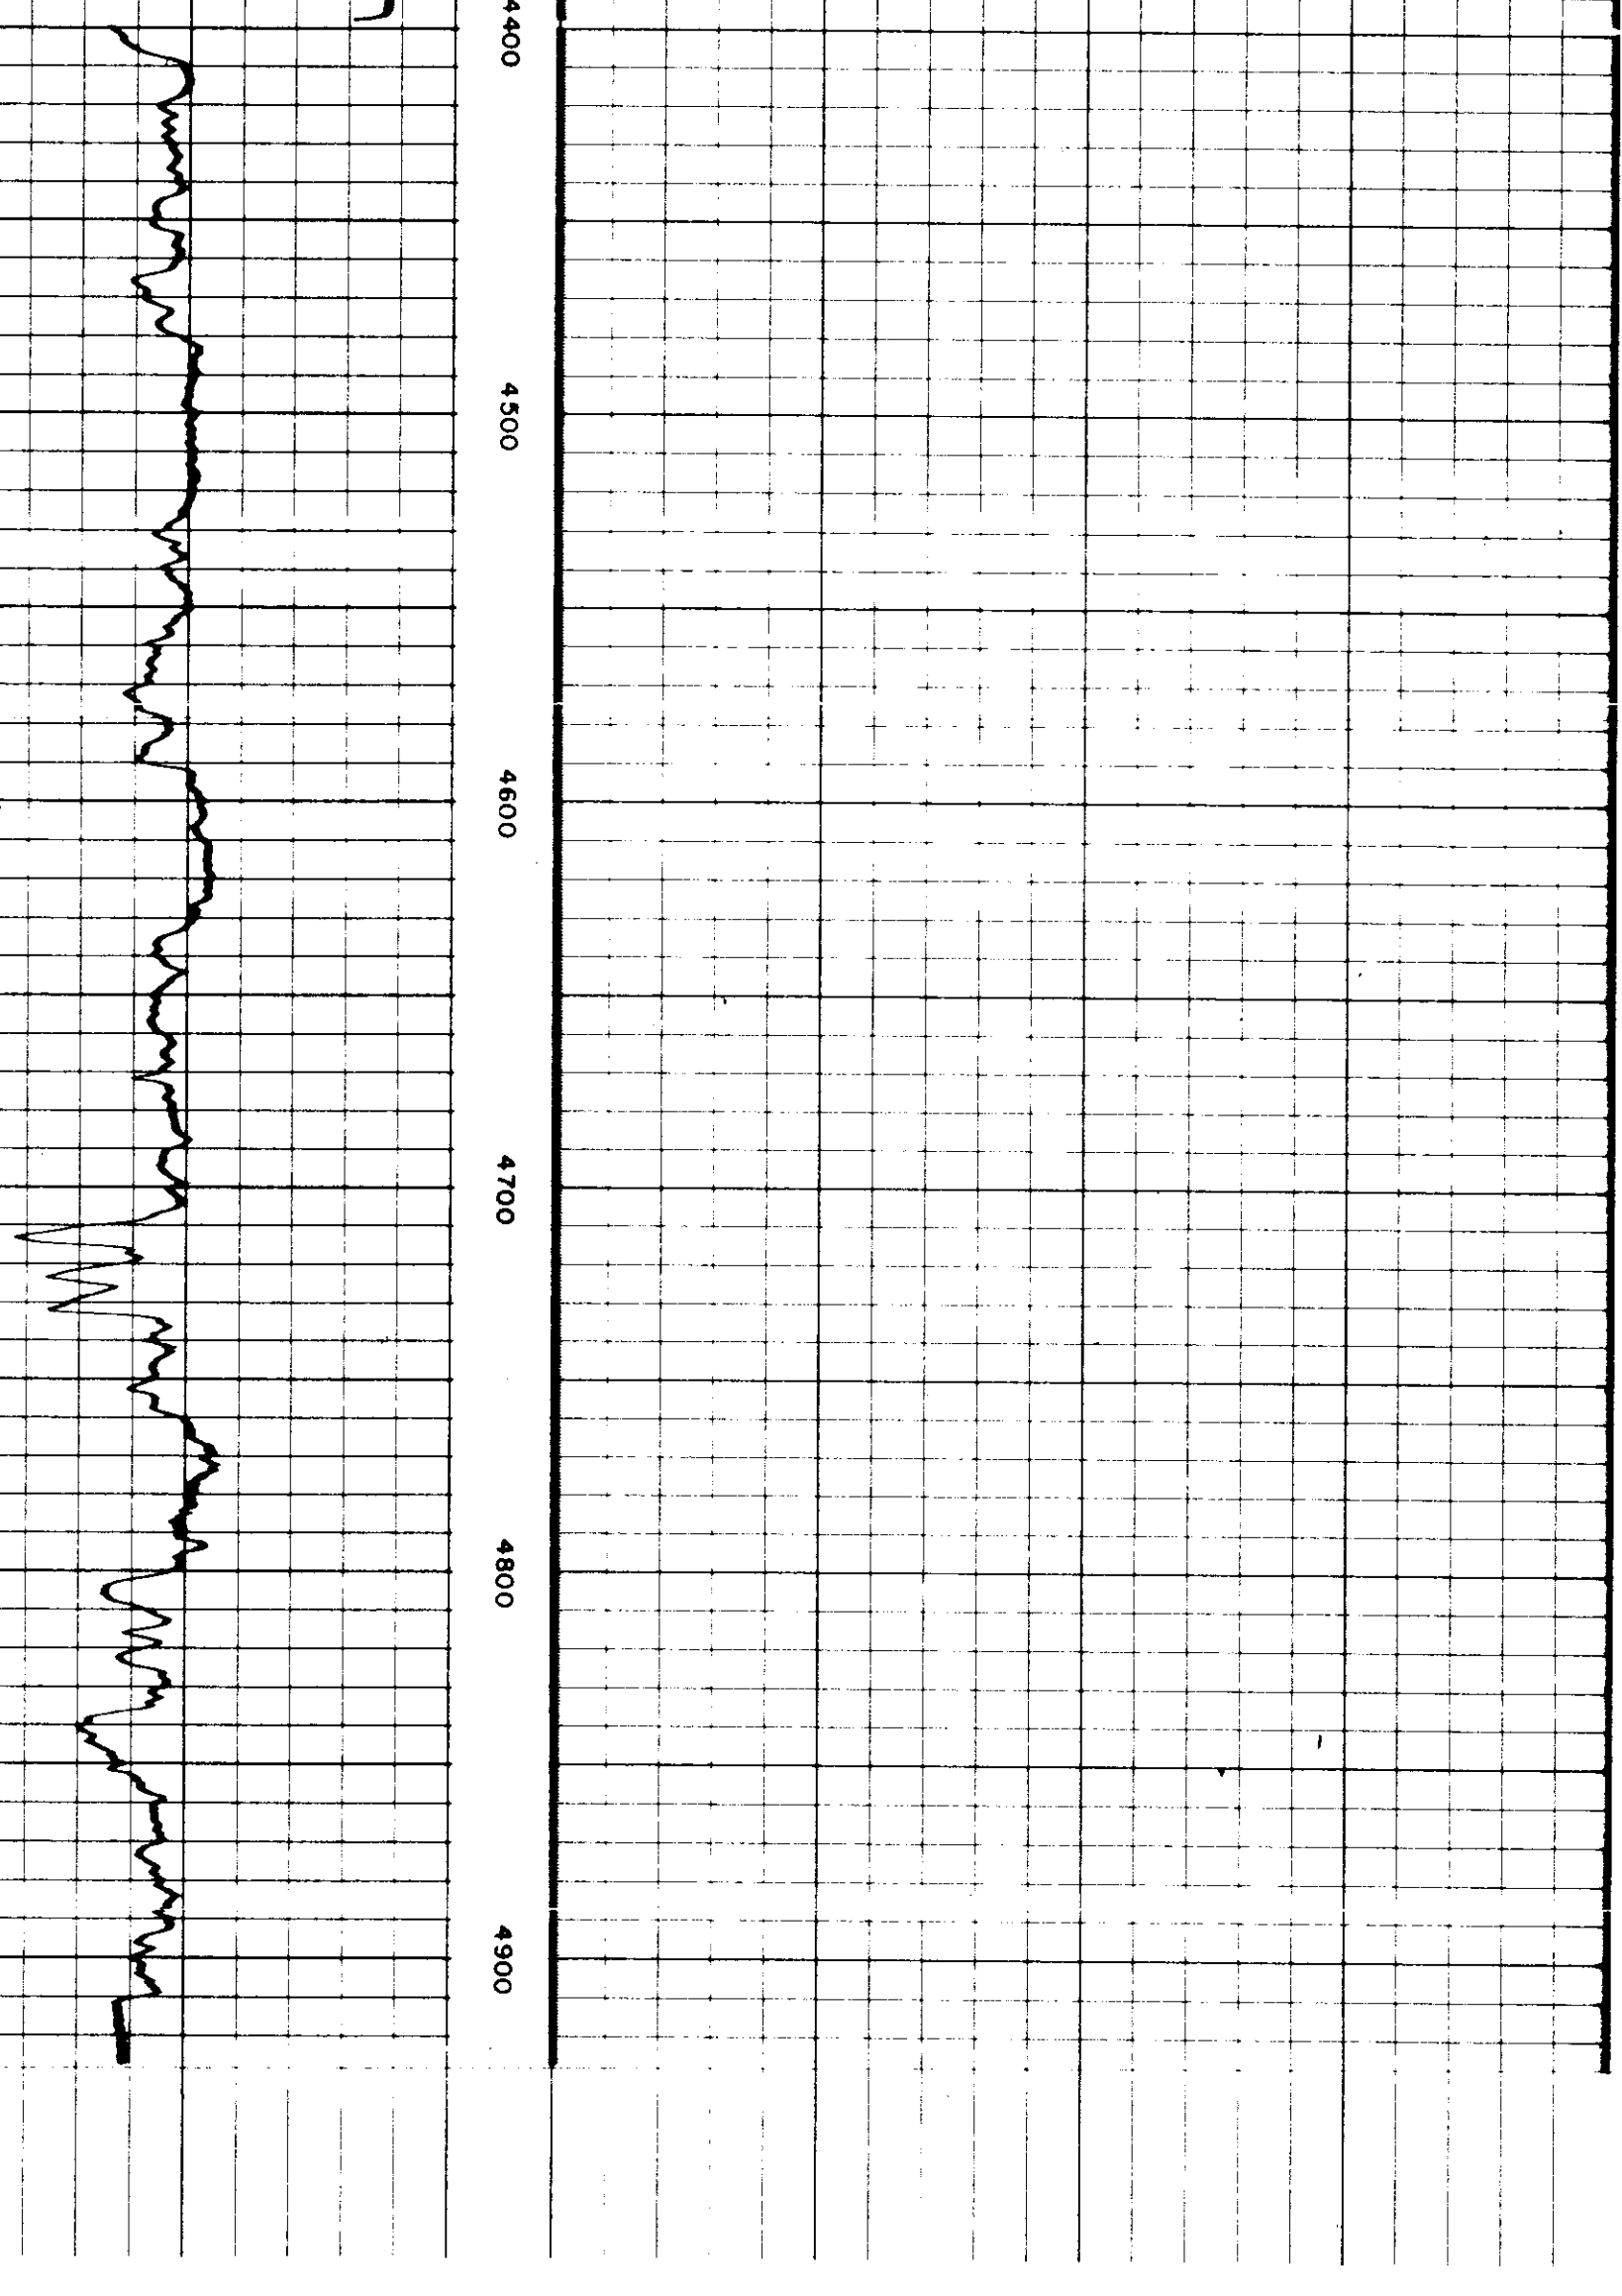

(HJ Miller 1)
Humble "Miller 1"

SP WITH CORRECT OFF

REPEAT SECTION

CALIBRATE BEFORE

CALIBRATE AFTER