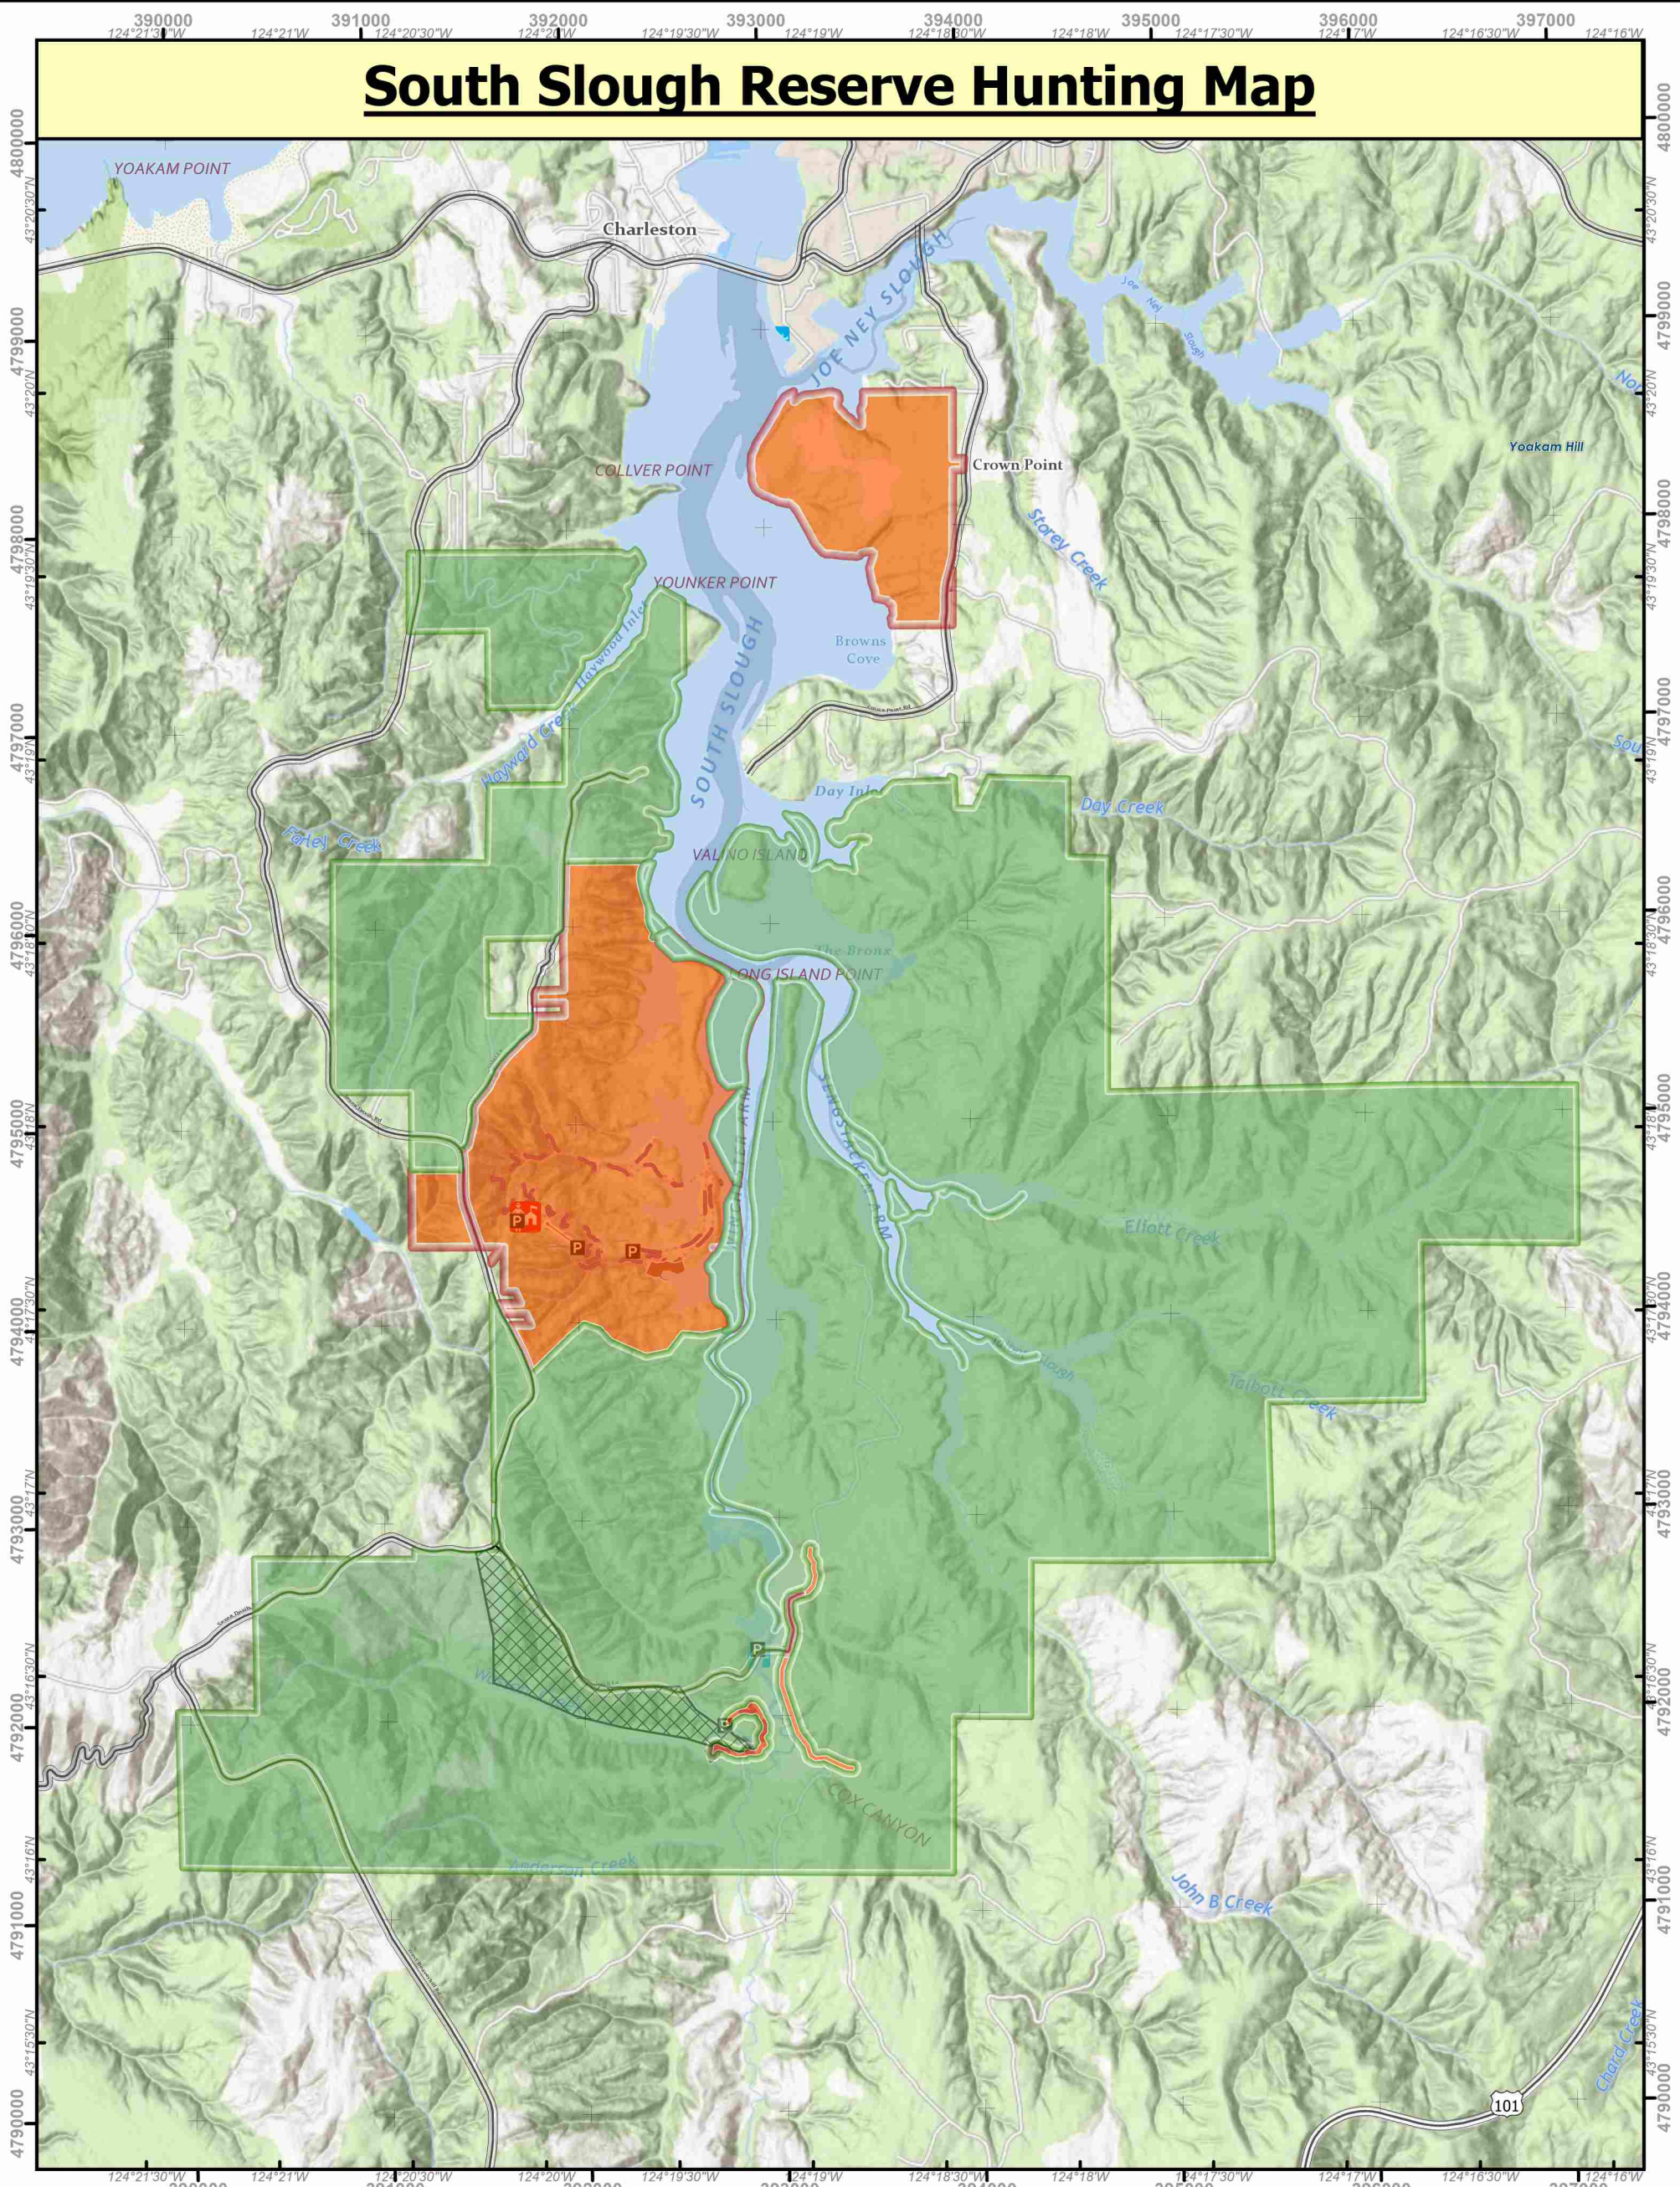

# South Slough Reserve Hunting Map

- Please be advised the following activities are prohibited:**
- Hunting within 100 feet of trails
  - Dumping of carcasses along roads or trails
  - Target shooting
  - Baiting or trapping of any kind
  - Overnight use of the Reserve (including blinds or camping)
  - Fires
  - Motorized travel off designated roads
  - Pack animal use
  - Commercial harvesting (mushrooms, cedar boughs, bait, etc.)

Hunters must hold appropriate license, tag or permit from ODFW.  
 Boat users, please be aware that the Reserve is a No Wake Zone.

1 in. = 0.7 mi. Scale: 1:44,000

- Wasson Project Closure
- Boardwalk (New!)
- Hunting Status**
- Closed
- Open
- Visitor Center
- Parking Area
- Locked Gate
- Paddle Launch
- Roads
- Reserve Trails
- Streams
- High Tide Channel
- Low Tide Channels

Coordinates shown in:  
 Geographic, Datum: WGS84,  
 Units: degrees, minutes, seconds  
 UTM Zone 10, Datum: NAD83,  
 Units: meters

**Updated March 2026**

Questions? Please call (541)-888-5558