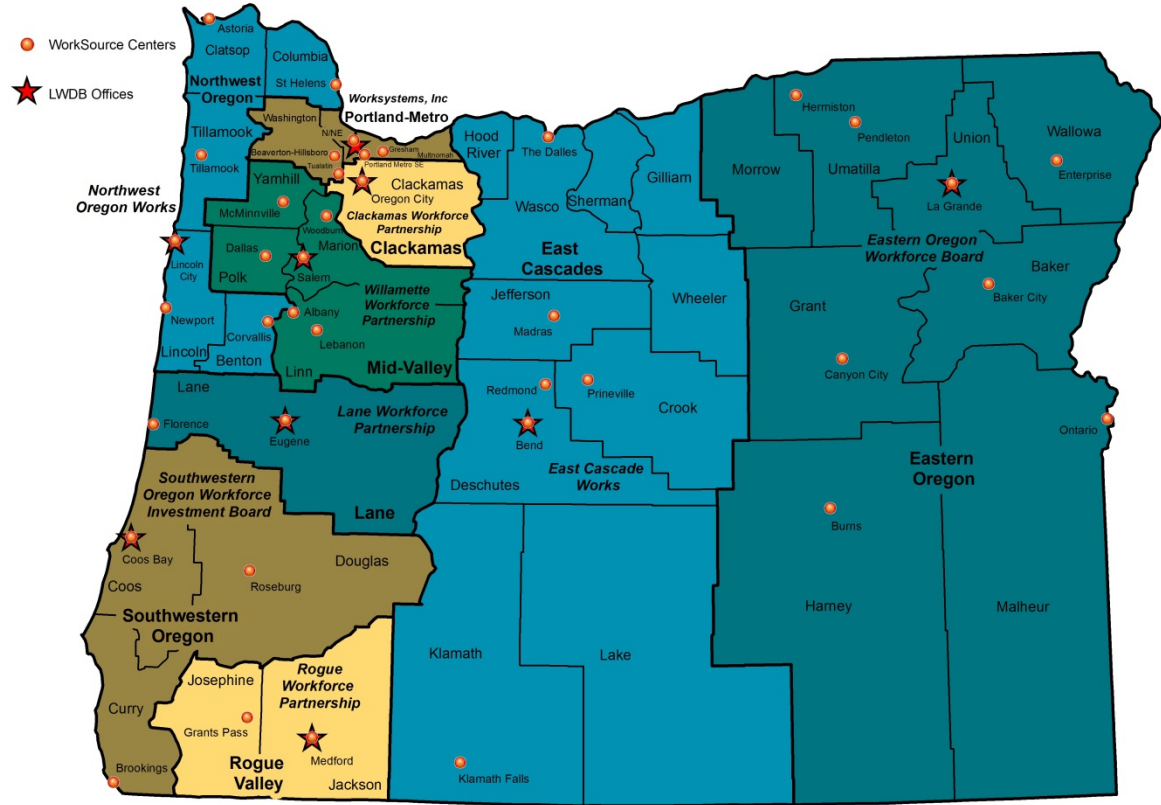

Oregon's WorkSource Centers

Total Positions:
561

Budget:
$132,119,220