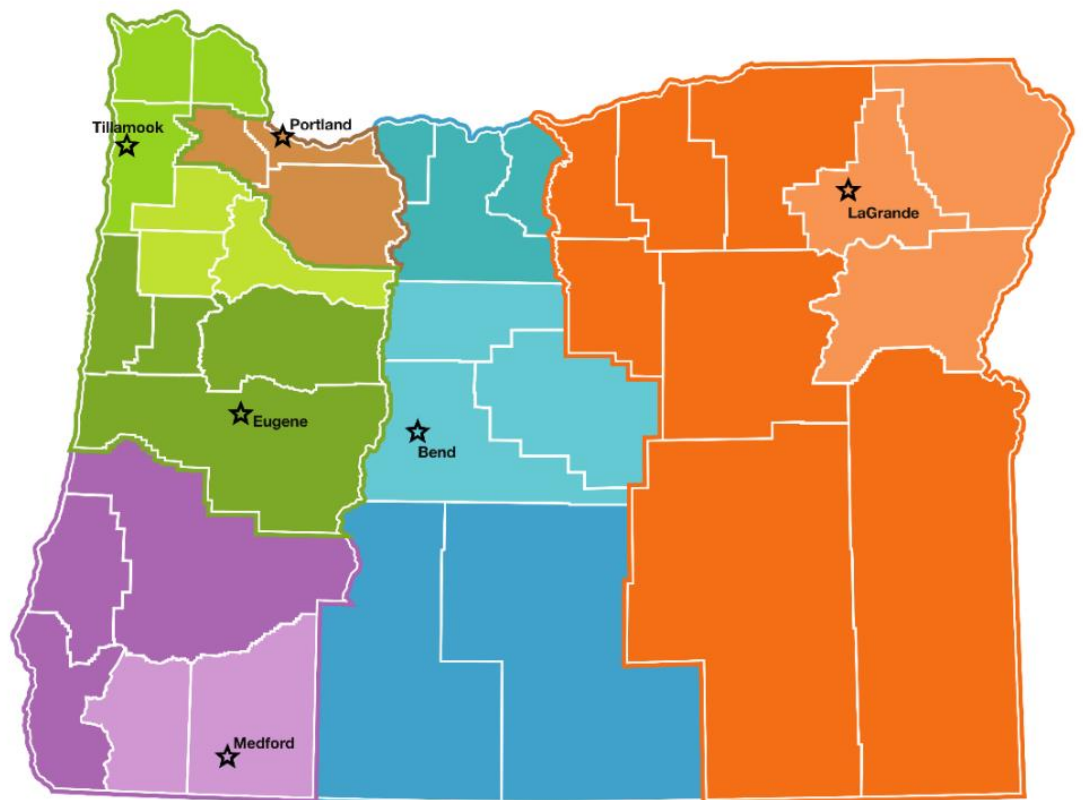

Community Heat Pump Deployment Program

Regional Administrator Contact Information

Are you a homeowner interested in heat pump incentives? Get in contact with your local Regional Administrator for Oregon's Community Heat Pump Deployment Program!

Use the map below to determine your home's region. Then, use the tables below to find the contact information for the administrator for your region or Tribe.

If you do not see contact information for your region or tribe in the tables below, please know that ODOE is in the process of making awards for all regions and will update this document as more information becomes available.

Valley North Coast

- North Coast Region
- Mid-Valley Region
- South Valley/Mid Coast Region

Southern Oregon

- South Coast Region
- Southern Oregon Region

Metro

- Metro Region

Central Oregon

- Central Region
- North Central Region
- South Central Region

Eastern Oregon

- Greater Eastern Oregon Region
- Northeast Oregon Region

★ Regional Solutions Center