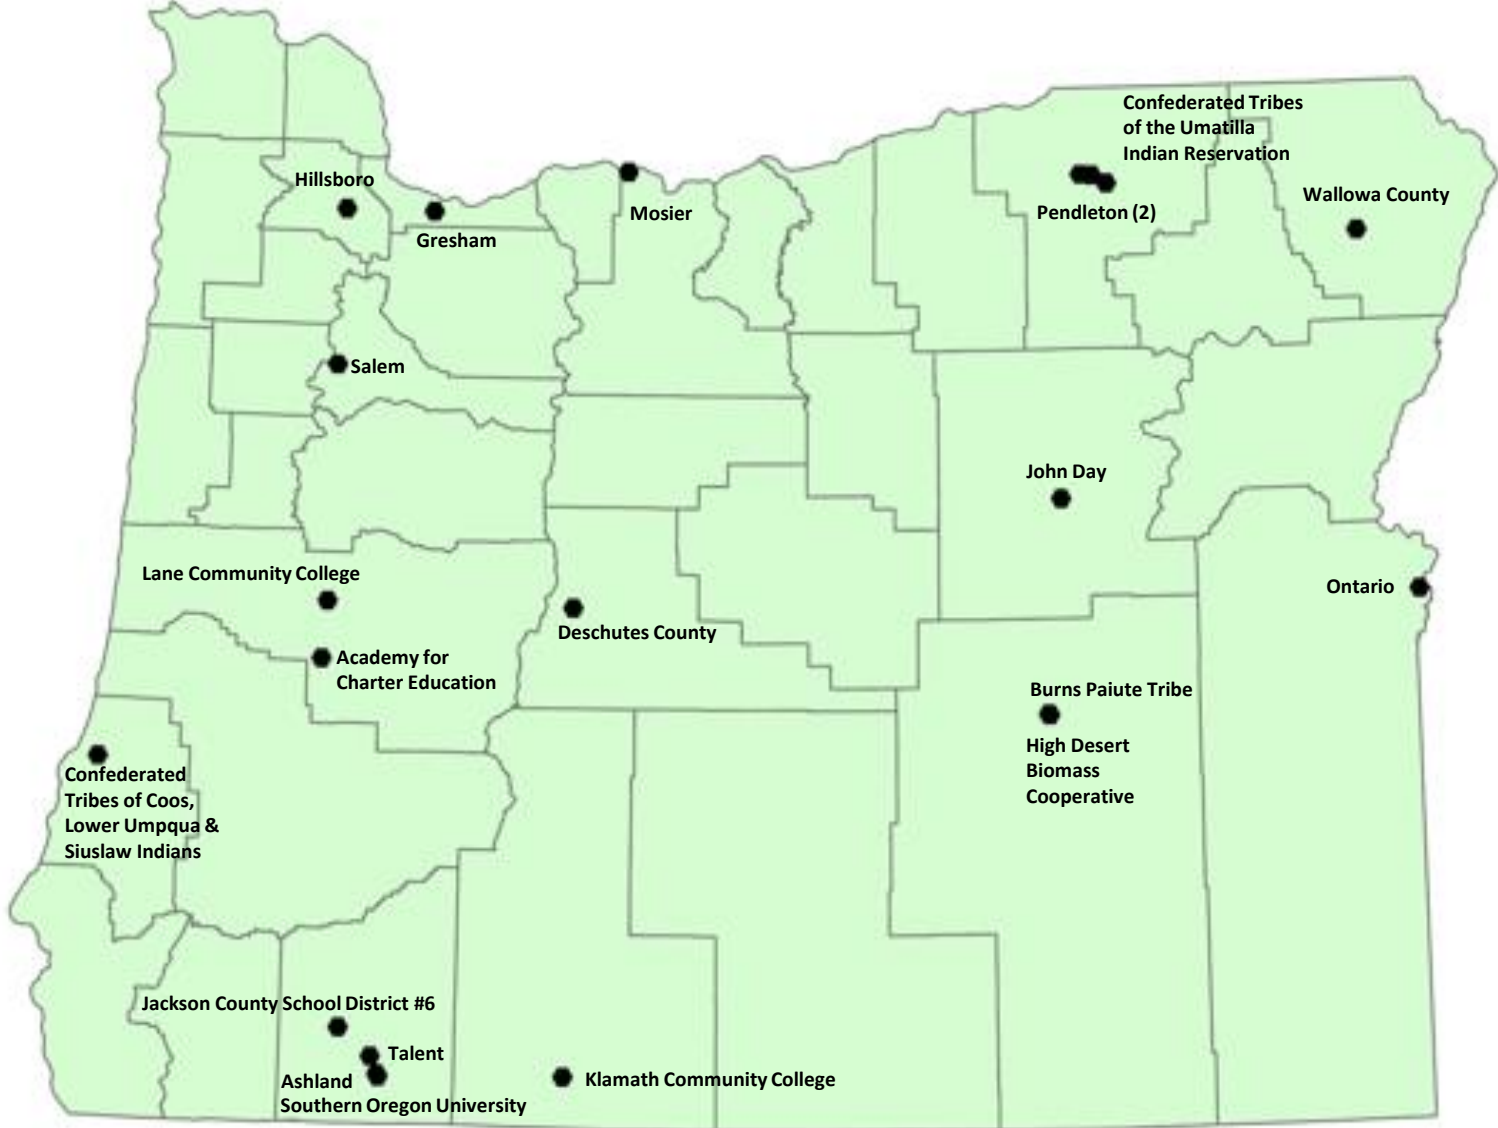

# Community Renewable Energy Grant Program Round One Grantees

### Legend

- Oregon Counties
- CREP Awardees