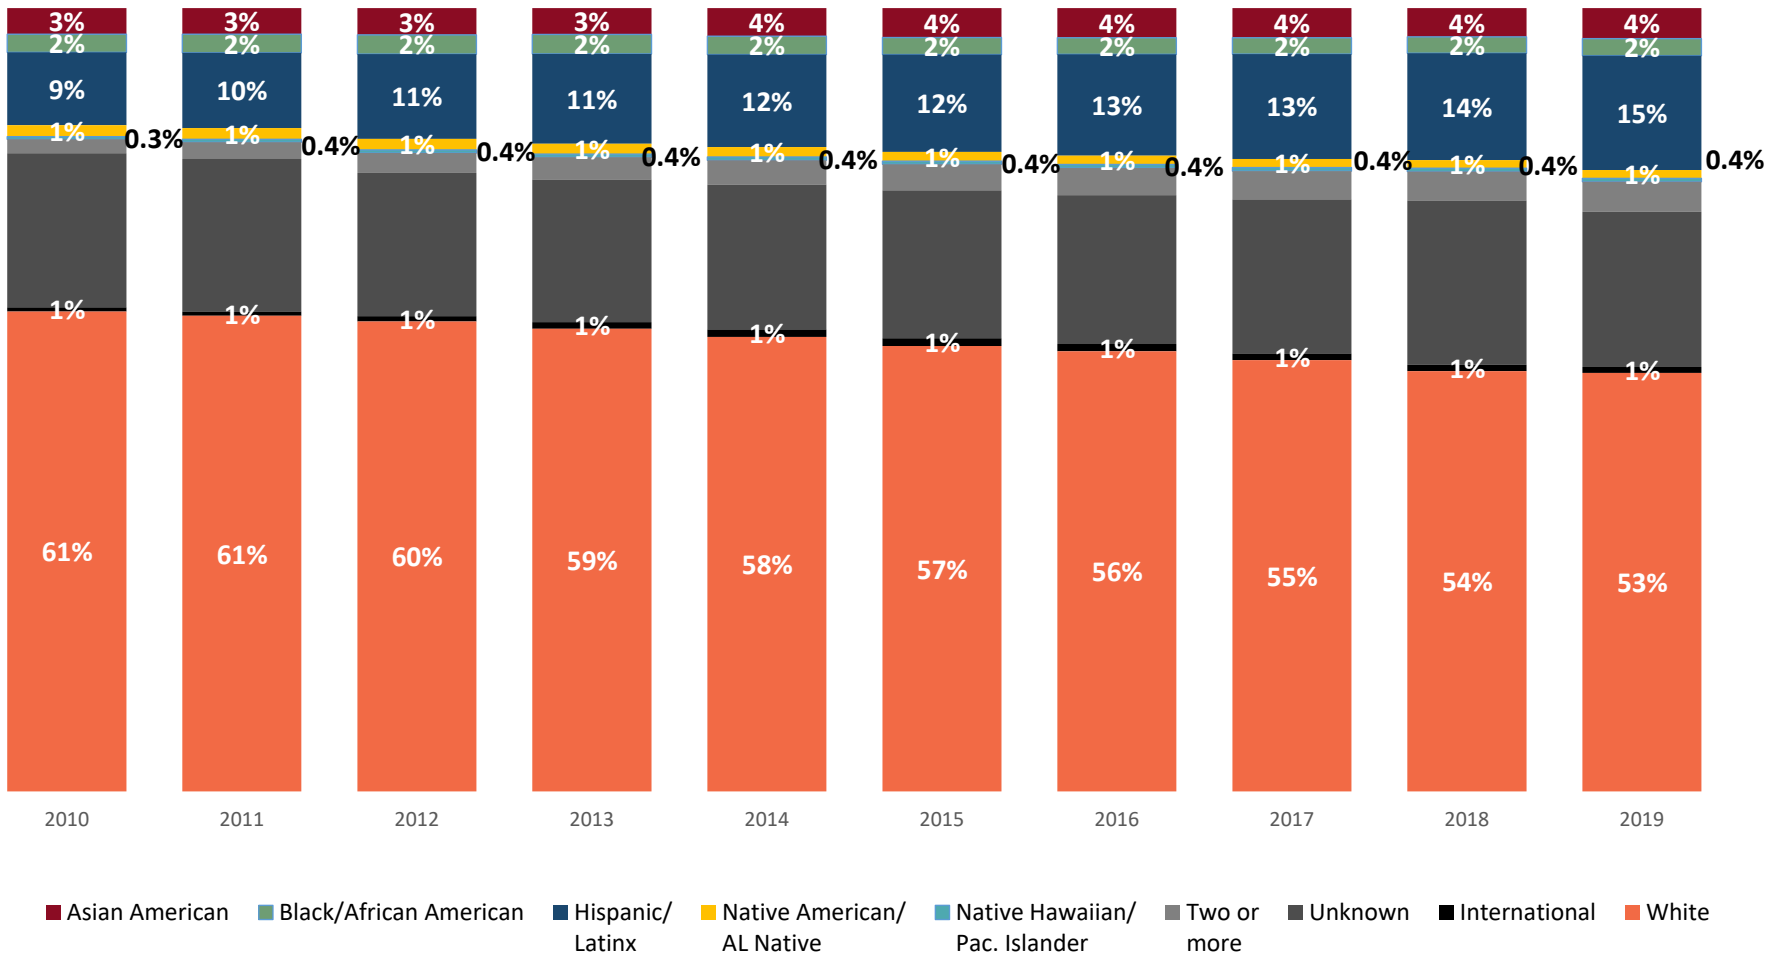

Community College Student Enrollment by Race/Ethnicity Over Time (2010-2019) Annual Headcount

Data as of 2/2/21
Source: HECC Office of Research and Data