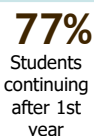

Average Cost of Attendance (COA)

Longer Time to Completion Increases Cost

COA Components

Students Receiving Financial Aid

Students Seeking Financial Aid

Average Debt Among Graduates

Loans fill the gap - **47%** of undergraduates have federal loans. Graduation rates rise with grants and fall with loans.

OUTCOMES

Credential-Seeking

55%

of 1st-time, full-time university freshmen complete a bachelor's degree within 6 years

Completion Rates

Retention Rate

Bachelor's Completion Rate if continued to junior year

Graduation rates among all students have been increasing over time. However, rates can vary greatly for different groups.