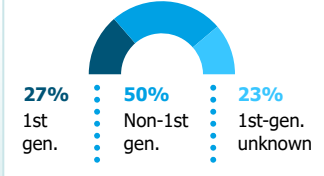

OREGON HIGHER EDUCATION UNIVERSITIES SNAPSHOT

2017-18 Academic Year
Portland State University

ENROLLMENT

21,779
Oregon Undergraduates*

36,212
Total students

Race/Ethnicity

Students of color are increasingly represented on campuses. Currently, nearly **34%** of higher education students identify as students of color.

*Used as total students for all metrics except Primary Area of Instruction, which also includes graduate students.

1st-Generation Status

Primary Area of Instruction (most credits)

Enrollment Level

Age

Gender