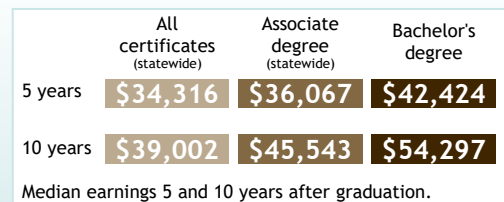

Annual Earnings from Oregon Employment