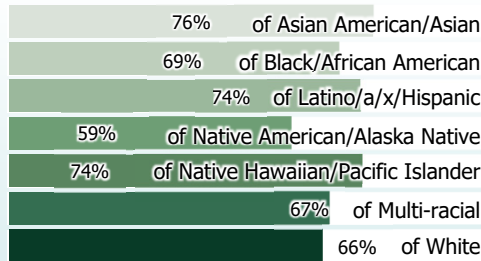

OREGON HIGHER EDUCATION UNIVERSITIES SNAPSHOT

2017-18 Academic Year
Portland State University

ENROLLMENT

21,779
Oregon Undergraduates*

36,212
Total students

Race/Ethnicity

Students of color are increasingly represented on campuses. Currently, nearly **34%** of higher education students identify as students of color.

*Used as total students for all metrics except Primary Area of Instruction, which also includes graduate students.

1st-Generation Status

Primary Area of Instruction (most credits)

Enrollment Level

Age

Gender

AFFORDABILITY

FAFSA filers

69%

of students were unable to meet expenses with expected resources: family contributions, student earnings, and grant aid.

Unable to Meet College Expenses with Expected Resources