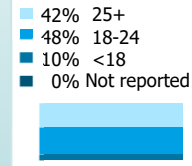

OREGON HIGHER EDUCATION UNIVERSITIES SNAPSHOT

2017-18 Academic Year
Portland State University

ENROLLMENT

21,779
Oregon Undergraduates*

36,212
Total students

Race/Ethnicity

Students of color are increasingly represented on campuses. Currently, nearly **34%** of higher education students identify as students of color.

*Used as total students for all metrics except Primary Area of Instruction, which also includes graduate students.

1st-Generation Status

Primary Area of Instruction (most credits)

Enrollment Level

Age

Gender

AFFORDABILITY

FAFSA filers

69%

of students were unable to meet expenses with expected resources: family contributions, student earnings, and grant aid.

Unable to Meet College Expenses with Expected Resources