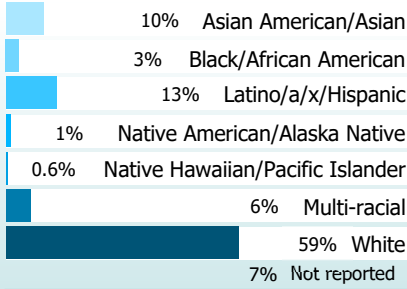

OREGON HIGHER EDUCATION UNIVERSITIES SNAPSHOT

2017-18 Academic Year
Portland State University

ENROLLMENT

21,779
Oregon Undergraduates*

36,212
Total students

Race/Ethnicity

Students of color are increasingly represented on campuses. Currently, nearly **34%** of higher education students identify as students of color.

*Used as total students for all metrics except Primary Area of Instruction, which also includes graduate students.

1st-Generation Status

Primary Area of Instruction (most credits)

Enrollment Level

Age

Gender