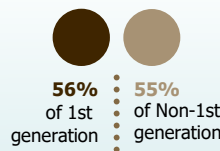

AFFORDABILITY

FAFSA filers

69%

of students were unable to meet expenses with expected resources: family contributions, student earnings, and grant aid.

Unable to Meet College Expenses with Expected Resources

Average Cost of Attendance (COA)

Longer Time to Completion Increases Cost

COA Components

Students Receiving Financial Aid

Students Seeking Financial Aid

Average Debt Among Graduates

Loans fill the gap - **47%** of undergraduates have federal loans. Graduation rates rise with grants and fall with loans.

OUTCOMES

Credential-Seeking

55%

of 1st-time, full-time university freshmen complete a bachelor's degree within 6 years

Completion Rates

Retention Rate

Bachelor's Completion Rate if continued to junior year

Graduation rates among all students have been increasing over time. However, rates can vary greatly for different groups.