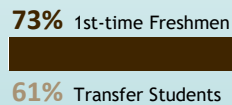

Average Cost of Attendance (COA)

Longer Time to Completion Increases Cost

COA Components

Students Receiving Financial Aid

Students Seeking Financial Aid

Average Debt Among Graduates

Loans fill the gap - **47%** of undergraduates have federal loans. Graduation rates rise with grants and fall with loans.

OUTCOMES

Credential-Seeking

55%

of 1st-time, full-time university freshmen complete a bachelor's degree within 6 years

Completion Rates

Retention Rate

Bachelor's Completion Rate if continued to junior year

Graduation rates among all students have been increasing over time. However, rates can vary greatly for different groups.