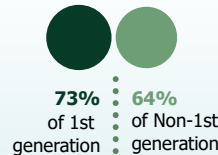

OREGON HIGHER EDUCATION UNIVERSITIES SNAPSHOT

2017-18 Academic Year
Portland State University

ENROLLMENT

21,779
Oregon Undergraduates*

36,212
Total students

Race/Ethnicity

Students of color are increasingly represented on campuses. Currently, nearly **34%** of higher education students identify as students of color.

*Used as total students for all metrics except Primary Area of Instruction, which also includes graduate students.

1st-Generation Status

Primary Area of Instruction (most credits)

Enrollment Level

Age

Gender

AFFORDABILITY

FAFSA filers

69%

of students were unable to meet expenses with expected resources: family contributions, student earnings, and grant aid.

Unable to Meet College Expenses with Expected Resources