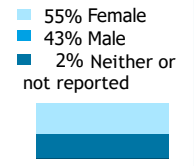

OREGON HIGHER EDUCATION UNIVERSITIES SNAPSHOT

2017-18 Academic Year
Portland State University

ENROLLMENT

21,779
Oregon Undergraduates*

36,212
Total students

Race/Ethnicity

Students of color are increasingly represented on campuses. Currently, nearly **34%** of higher education students identify as students of color.

*Used as total students for all metrics except Primary Area of Instruction, which also includes graduate students.

1st-Generation Status

Primary Area of Instruction (most credits)

Enrollment Level

Age

Gender

AFFORDABILITY

FAFSA filers

69%

of students were unable to meet expenses with expected resources: family contributions, student earnings, and grant aid.

Unable to Meet College Expenses with Expected Resources