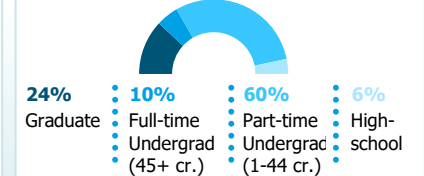

OREGON HIGHER EDUCATION UNIVERSITIES SNAPSHOT

2017-18 Academic Year
Portland State University

ENROLLMENT

21,779
Oregon Undergraduates*

36,212
Total students

Race/Ethnicity

Students of color are increasingly represented on campuses. Currently, nearly **34%** of higher education students identify as students of color.

*Used as total students for all metrics except Primary Area of Instruction, which also includes graduate students.

1st-Generation Status

Primary Area of Instruction (most credits)

Enrollment Level

Age

Gender

AFFORDABILITY

FAFSA filers

69%

of students were unable to meet expenses with expected resources: family contributions, student earnings, and grant aid.

Unable to Meet College Expenses with Expected Resources