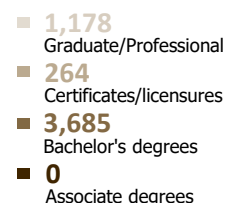

Number of Students Completing

For institution snapshots, visit www.oregon.gov/highered/research/Pages/snapshots.aspx. See back of this document for data notes and definitions. Created by HECC Office of Research and Data in April 2018. Data in this version published 10/13/2022. Suggested citation: Oregon Higher Education Coordinating Commission. (2022). Statewide Higher Education Snapshots. Salem: Oregon.