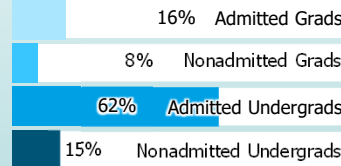

OREGON HIGHER EDUCATION UNIVERSITIES SNAPSHOT

2017-18 Academic Year
Portland State University

ENROLLMENT

21,779
Oregon Undergraduates*

36,212
Total students

Race/Ethnicity

Students of color are increasingly represented on campuses. Currently, nearly **34%** of higher education students identify as students of color.

*Used as total students for all metrics except Primary Area of Instruction, which also includes graduate students.

1st-Generation Status

Primary Area of Instruction (most credits)

Enrollment Level

Age

Gender