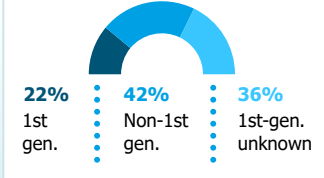

OREGON HIGHER EDUCATION UNIVERSITIES SNAPSHOT

2019-20 Academic Year
Southern Oregon University

ENROLLMENT

4,477
Oregon Undergraduates*
7,757
Total students

Race/Ethnicity

Students of color are increasingly represented on campuses. Currently, nearly **23%** of higher education students identify as students of color.

*Used as total students for all metrics except Primary Area of Instruction, which also includes graduate students.

1st-Generation Status

Primary Area of Instruction (most credits)

Enrollment Level

Age

Gender