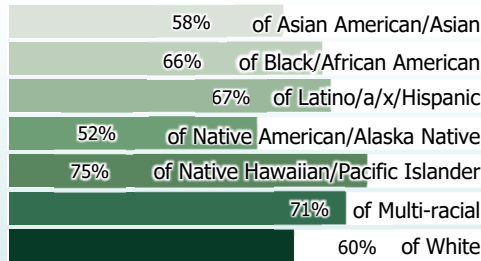

OREGON HIGHER EDUCATION UNIVERSITIES SNAPSHOT

2019-20 Academic Year
Southern Oregon University

ENROLLMENT

4,477
Oregon Undergraduates*
7,757
Total students

Race/Ethnicity

Students of color are increasingly represented on campuses. Currently, nearly **23%** of higher education students identify as students of color.

*Used as total students for all metrics except Primary Area of Instruction, which also includes graduate students.

1st-Generation Status

Primary Area of Instruction (most credits)

Enrollment Level

Age

Gender

AFFORDABILITY

FAFSA filers

62%
of students were unable to meet expenses with expected resources: family contributions, student earnings, and grant aid.

Unable to Meet College Expenses with Expected Resources