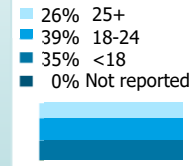

OREGON HIGHER EDUCATION UNIVERSITIES SNAPSHOT

2019-20 Academic Year
Southern Oregon University

ENROLLMENT

4,477
Oregon Undergraduates*
7,757
Total students

Race/Ethnicity

Students of color are increasingly represented on campuses. Currently, nearly **23%** of higher education students identify as students of color.

*Used as total students for all metrics except Primary Area of Instruction, which also includes graduate students.

1st-Generation Status

Primary Area of Instruction (most credits)

Enrollment Level

Age

Gender

AFFORDABILITY

FAFSA filers

62%
of students were unable to meet expenses with expected resources: family contributions, student earnings, and grant aid.

Unable to Meet College Expenses with Expected Resources