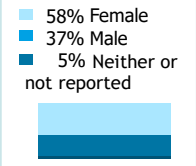

OREGON HIGHER EDUCATION UNIVERSITIES SNAPSHOT

2019-20 Academic Year
Southern Oregon University

ENROLLMENT

4,477
Oregon Undergraduates*
7,757
Total students

Race/Ethnicity

Students of color are increasingly represented on campuses. Currently, nearly **23%** of higher education students identify as students of color.

*Used as total students for all metrics except Primary Area of Instruction, which also includes graduate students.

1st-Generation Status

Primary Area of Instruction (most credits)

Enrollment Level

Age

Gender

AFFORDABILITY

FAFSA filers

62%
of students were unable to meet expenses with expected resources: family contributions, student earnings, and grant aid.

Unable to Meet College Expenses with Expected Resources