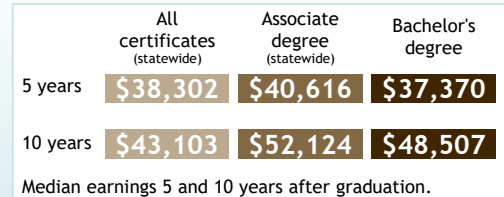

Annual Earnings from Oregon Employment