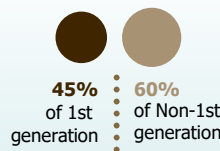

OREGON HIGHER EDUCATION UNIVERSITIES SNAPSHOT

2019-20 Academic Year
Southern Oregon University

ENROLLMENT

4,477
Oregon Undergraduates*
7,757
Total students

Race/Ethnicity

Students of color are increasingly represented on campuses. Currently, nearly **23%** of higher education students identify as students of color.

AFFORDABILITY

FAFSA filers

62%
of students were unable to meet expenses with expected resources: family contributions, student earnings, and grant aid.

Unable to Meet College Expenses with Expected Resources

Average Cost of Attendance (COA)

COA Components

Longer Time to Completion Increases Cost

Students Receiving Financial Aid

Students Seeking Financial Aid

Average Debt Among Graduates

Loans fill the gap - **39%** of undergraduates have federal loans. Graduation rates rise with grants and fall with loans.

OUTCOMES

Credential-Seeking

54%
of 1st-time, full-time university freshmen complete a bachelor's degree within 6 years

Completion Rates

Retention Rate

Bachelor's Completion Rate if continued to junior year