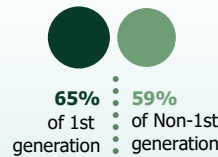

OREGON HIGHER EDUCATION UNIVERSITIES SNAPSHOT

2019-20 Academic Year
Southern Oregon University

ENROLLMENT

4,477
Oregon Undergraduates*
7,757
Total students

Race/Ethnicity

Students of color are increasingly represented on campuses. Currently, nearly **23%** of higher education students identify as students of color.

*Used as total students for all metrics except Primary Area of Instruction, which also includes graduate students.

1st-Generation Status

Primary Area of Instruction (most credits)

Enrollment Level

Age

Gender

AFFORDABILITY

FAFSA filers

62%
of students were unable to meet expenses with expected resources: family contributions, student earnings, and grant aid.

Unable to Meet College Expenses with Expected Resources