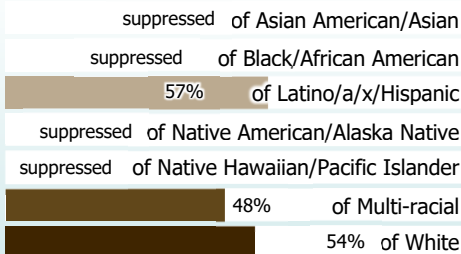

Completion Rates

Retention Rate

Bachelor's Completion Rate if continued to junior year

Graduation rates among all students have been increasing over time. However, rates can vary greatly for different groups.