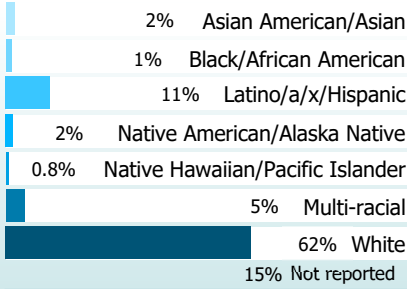

OREGON HIGHER EDUCATION UNIVERSITIES SNAPSHOT

2019-20 Academic Year
Southern Oregon University

ENROLLMENT

4,477
Oregon Undergraduates*
7,757
Total students

Race/Ethnicity

Students of color are increasingly represented on campuses. Currently, nearly **23%** of higher education students identify as students of color.

*Used as total students for all metrics except Primary Area of Instruction, which also includes graduate students.

1st-Generation Status

Primary Area of Instruction (most credits)

Enrollment Level

Age

Gender