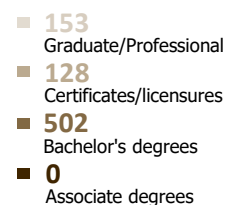

Number of Students Completing

For institution snapshots, visit www.oregon.gov/highered/research/Pages/snapshots.aspx. See back of this document for data notes and definitions. Created by HECC Office of Research and Data in April 2018. Data in this version published 10/13/2022. Suggested citation: Oregon Higher Education Coordinating Commission. (2022). Statewide Higher Education Snapshots. Salem: Oregon.