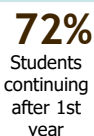

Average Cost of Attendance (COA)

COA Components

Longer Time to Completion Increases Cost

Students Receiving Financial Aid

Students Seeking Financial Aid

Average Debt Among Graduates

Loans fill the gap - **39%** of undergraduates have federal loans. Graduation rates rise with grants and fall with loans.

OUTCOMES

Credential-Seeking

54%
of 1st-time, full-time university freshmen complete a bachelor's degree within 6 years

Completion Rates

Retention Rate

Bachelor's Completion Rate if continued to junior year