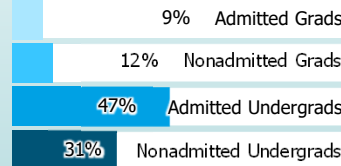

OREGON HIGHER EDUCATION UNIVERSITIES SNAPSHOT

2019-20 Academic Year
Southern Oregon University

ENROLLMENT

4,477
Oregon Undergraduates*
7,757
Total students

Race/Ethnicity

Students of color are increasingly represented on campuses. Currently, nearly **23%** of higher education students identify as students of color.

*Used as total students for all metrics except Primary Area of Instruction, which also includes graduate students.

1st-Generation Status

Primary Area of Instruction (most credits)

Enrollment Level

Age

Gender