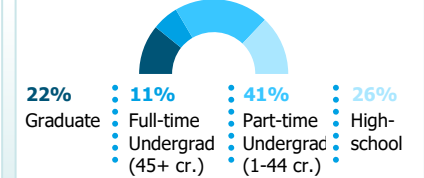

OREGON HIGHER EDUCATION UNIVERSITIES SNAPSHOT

2019-20 Academic Year
Southern Oregon University

ENROLLMENT

4,477
Oregon Undergraduates*
7,757
Total students

Race/Ethnicity

Students of color are increasingly represented on campuses. Currently, nearly **23%** of higher education students identify as students of color.

*Used as total students for all metrics except Primary Area of Instruction, which also includes graduate students.

1st-Generation Status

Primary Area of Instruction (most credits)

Enrollment Level

Age

Gender

AFFORDABILITY

FAFSA filers

62%
of students were unable to meet expenses with expected resources: family contributions, student earnings, and grant aid.

Unable to Meet College Expenses with Expected Resources