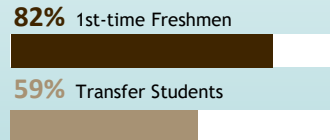

AFFORDABILITY

FAFSA filers

62%
of students were unable to meet expenses with expected resources: family contributions, student earnings, and grant aid.

Unable to Meet College Expenses with Expected Resources

Average Cost of Attendance (COA)

COA Components

Longer Time to Completion Increases Cost

Students Receiving Financial Aid

Students Seeking Financial Aid

Average Debt Among Graduates

Loans fill the gap - **39%** of undergraduates have federal loans. Graduation rates rise with grants and fall with loans.

OUTCOMES

Credential-Seeking

54%
of 1st-time, full-time university freshmen complete a bachelor's degree within 6 years

Completion Rates

Retention Rate

Bachelor's Completion Rate if continued to junior year