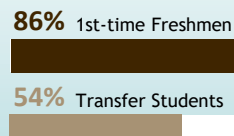

Retention Rate

Bachelor's Completion Rate if continued to junior year

Graduation rates among all students have been increasing over time. However, rates can vary greatly for different groups.