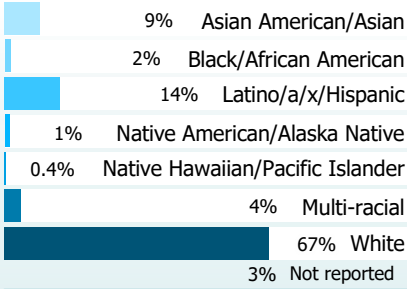

# OREGON HIGHER EDUCATION UNIVERSITIES SNAPSHOT

2021-22 Academic Year  
Oregon Institute of Technology

## ENROLLMENT

**5,996**  
Oregon Undergraduates\*

**7,329**  
Total students

### Race/Ethnicity

Students of color are increasingly represented on campuses. Currently, nearly **30%** of students identify as students of color.

\*Used as total students for all metrics except Primary Area of Instruction, which also includes graduate students.