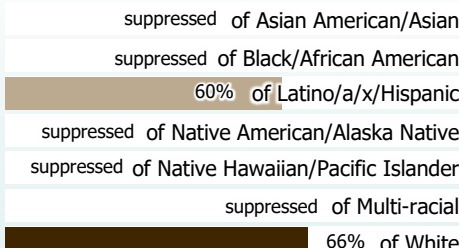

Completion Rates

Retention Rate

Bachelor's Completion Rate if continued to junior year

Graduation rates among all students have been increasing over time. However, rates can vary greatly for different groups.