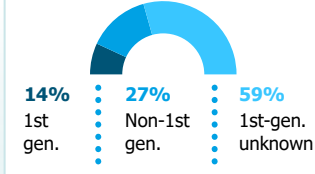

1st-Generation Status