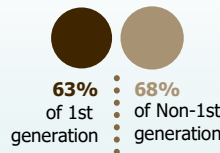

Completion Rates