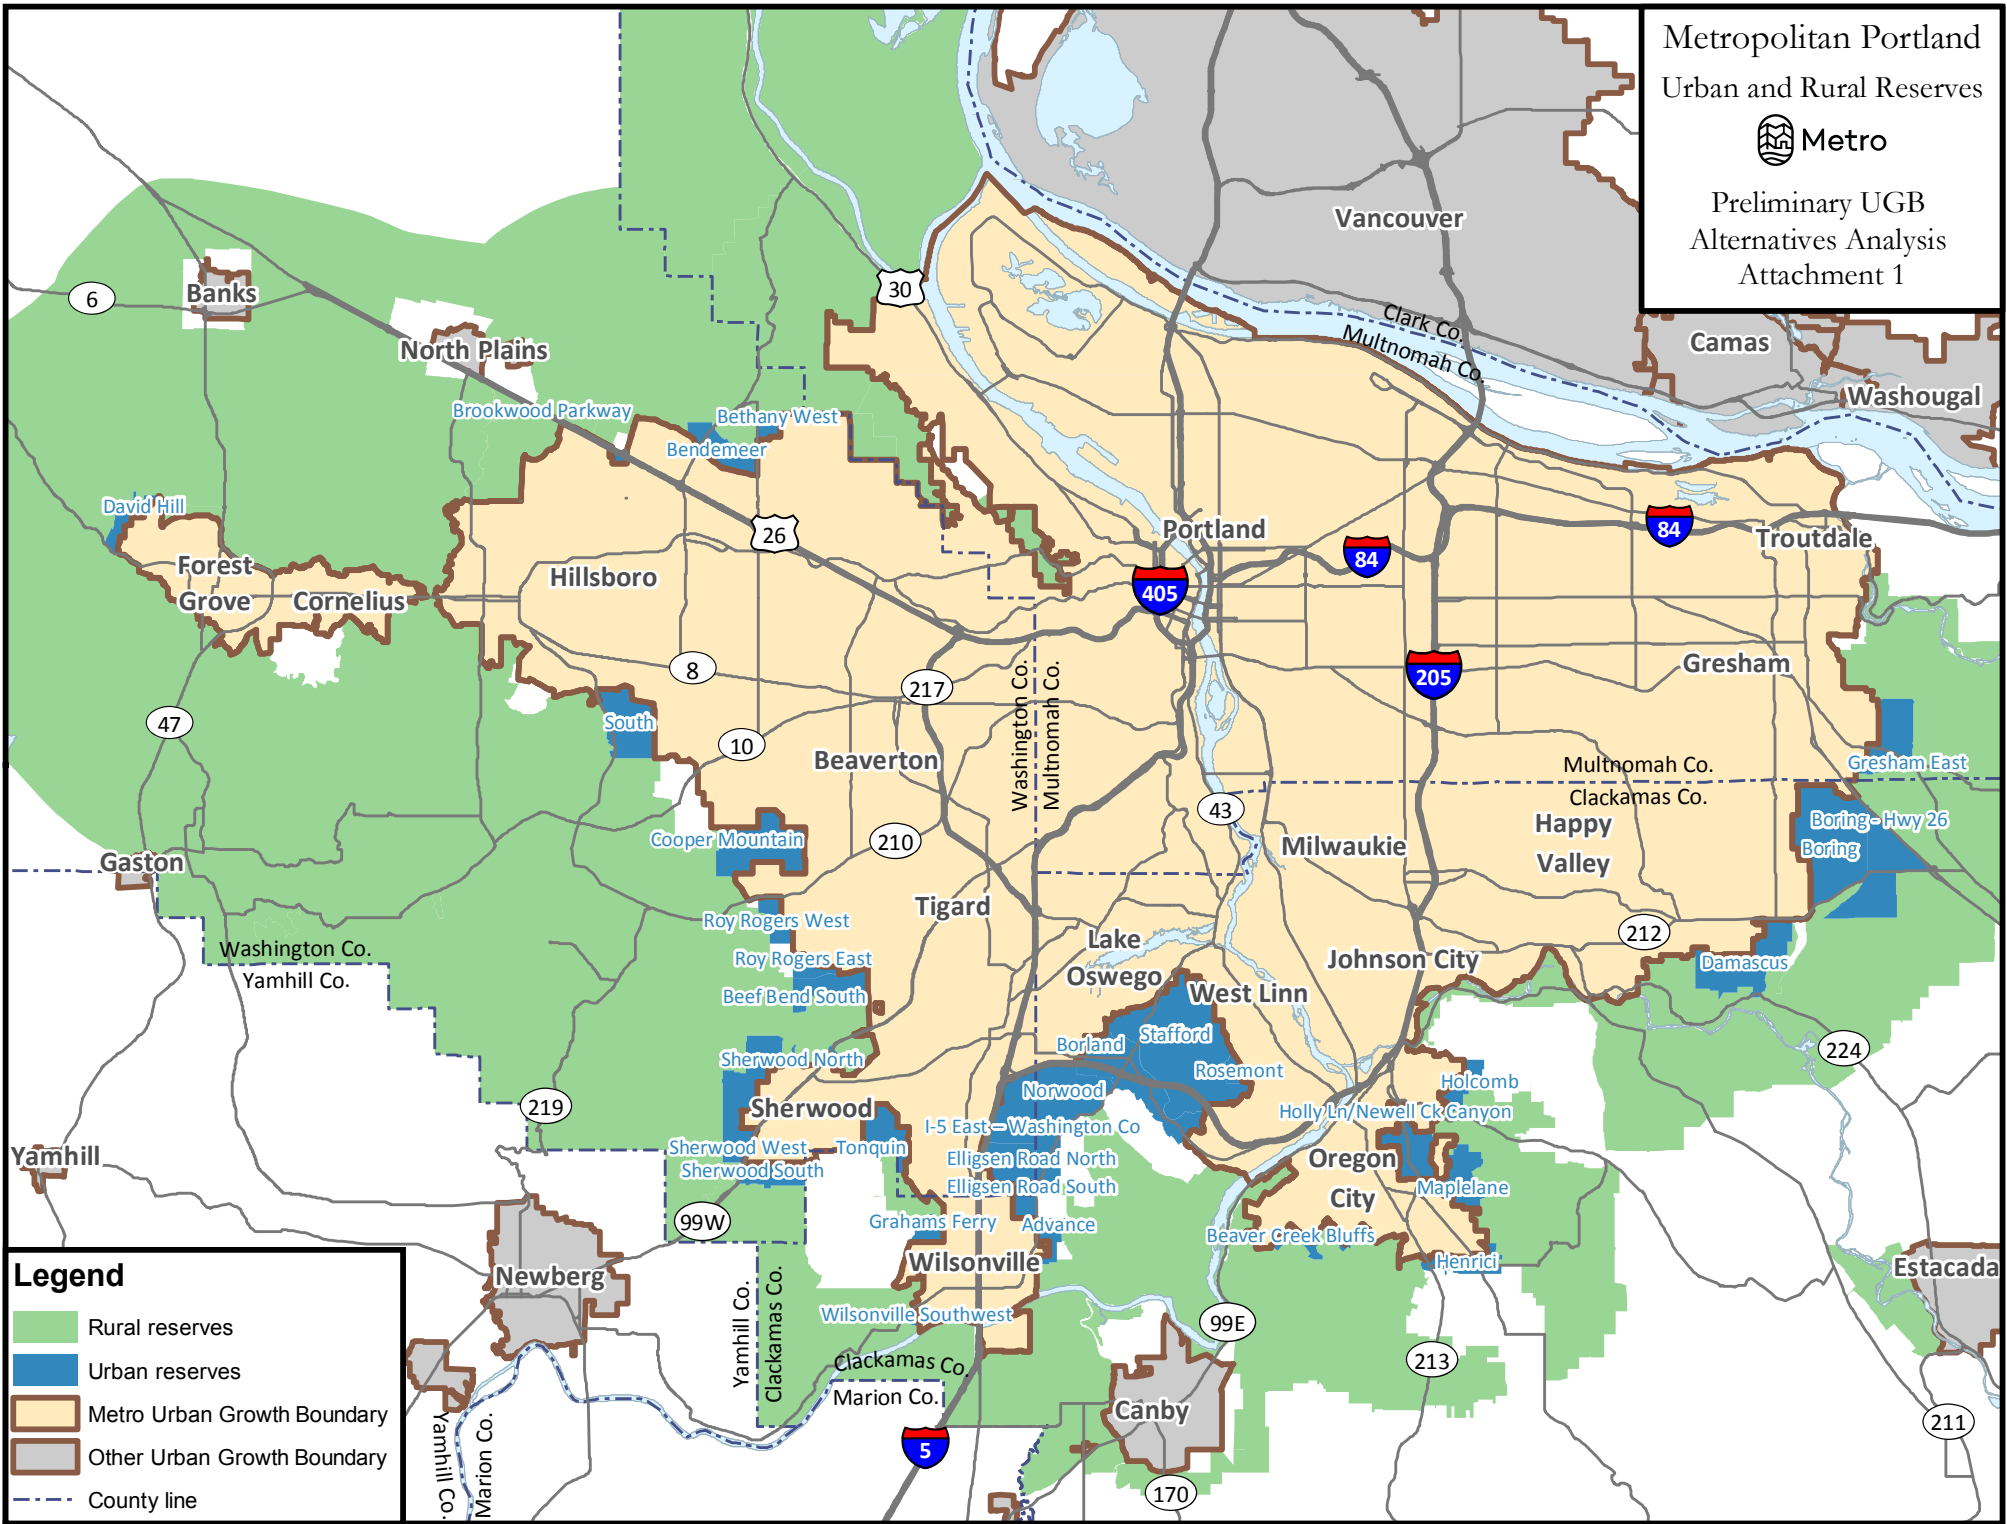

Metropolitan Portland
 Urban and Rural Reserves
 Metro
 Preliminary UGB
 Alternatives Analysis
 Attachment 1

Legend

-  Rural reserves
-  Urban reserves
-  Metro Urban Growth Boundary
-  Other Urban Growth Boundary
-  County line