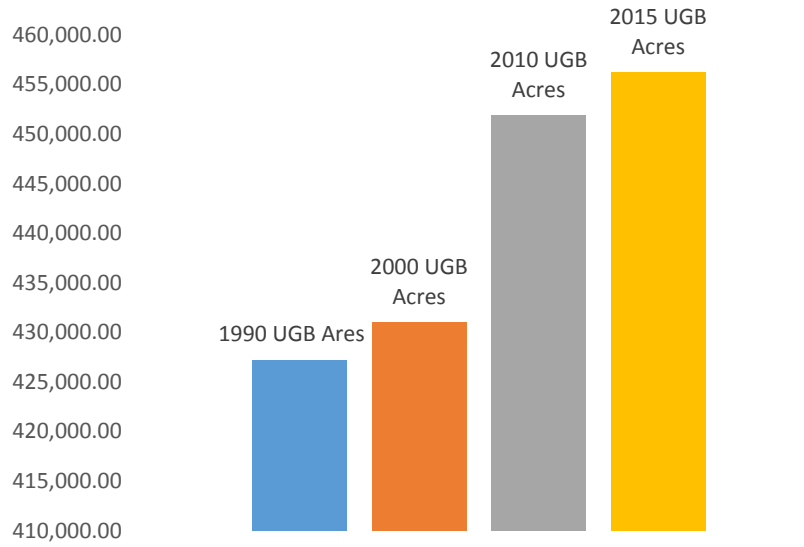

STS Monitoring Report Individual Metropolitan Area Results MPO Area Population Living in Mixed Use or TOD Areas as Defined by Place Type

Combined Acreage of Metropolitan UGBs

2010-2015 UGB to Population Growth Rate

Combined Metropolitan Area Population

■ 1990 Population ■ 2000 Population ■ 2010 Population ■ 2015 Population