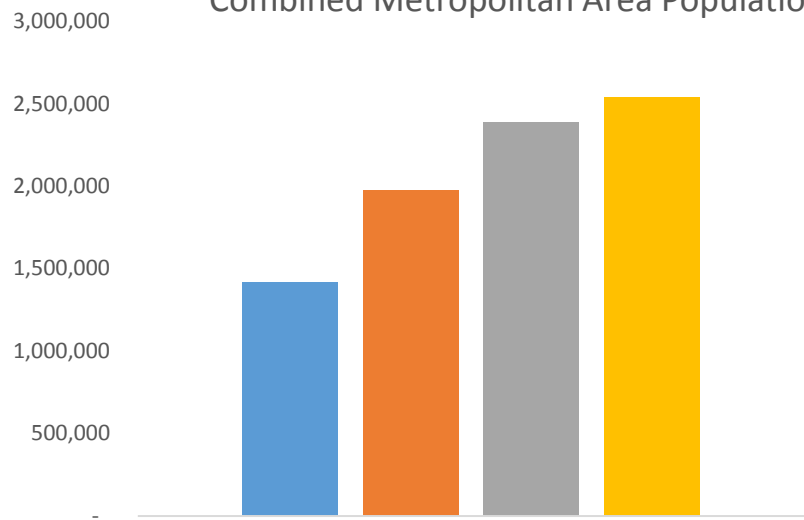

STS Monitoring Report Individual Metropolitan Area Results MPO Area Population Living in Mixed Use or TOD Areas as Defined by Place Type

Combined Acreage of Metropolitan UGBs

2010-2015 UGB to Population Growth Rate

Combined Metropolitan Area Population

■ 1990 Population ■ 2000 Population ■ 2010 Population ■ 2015 Population