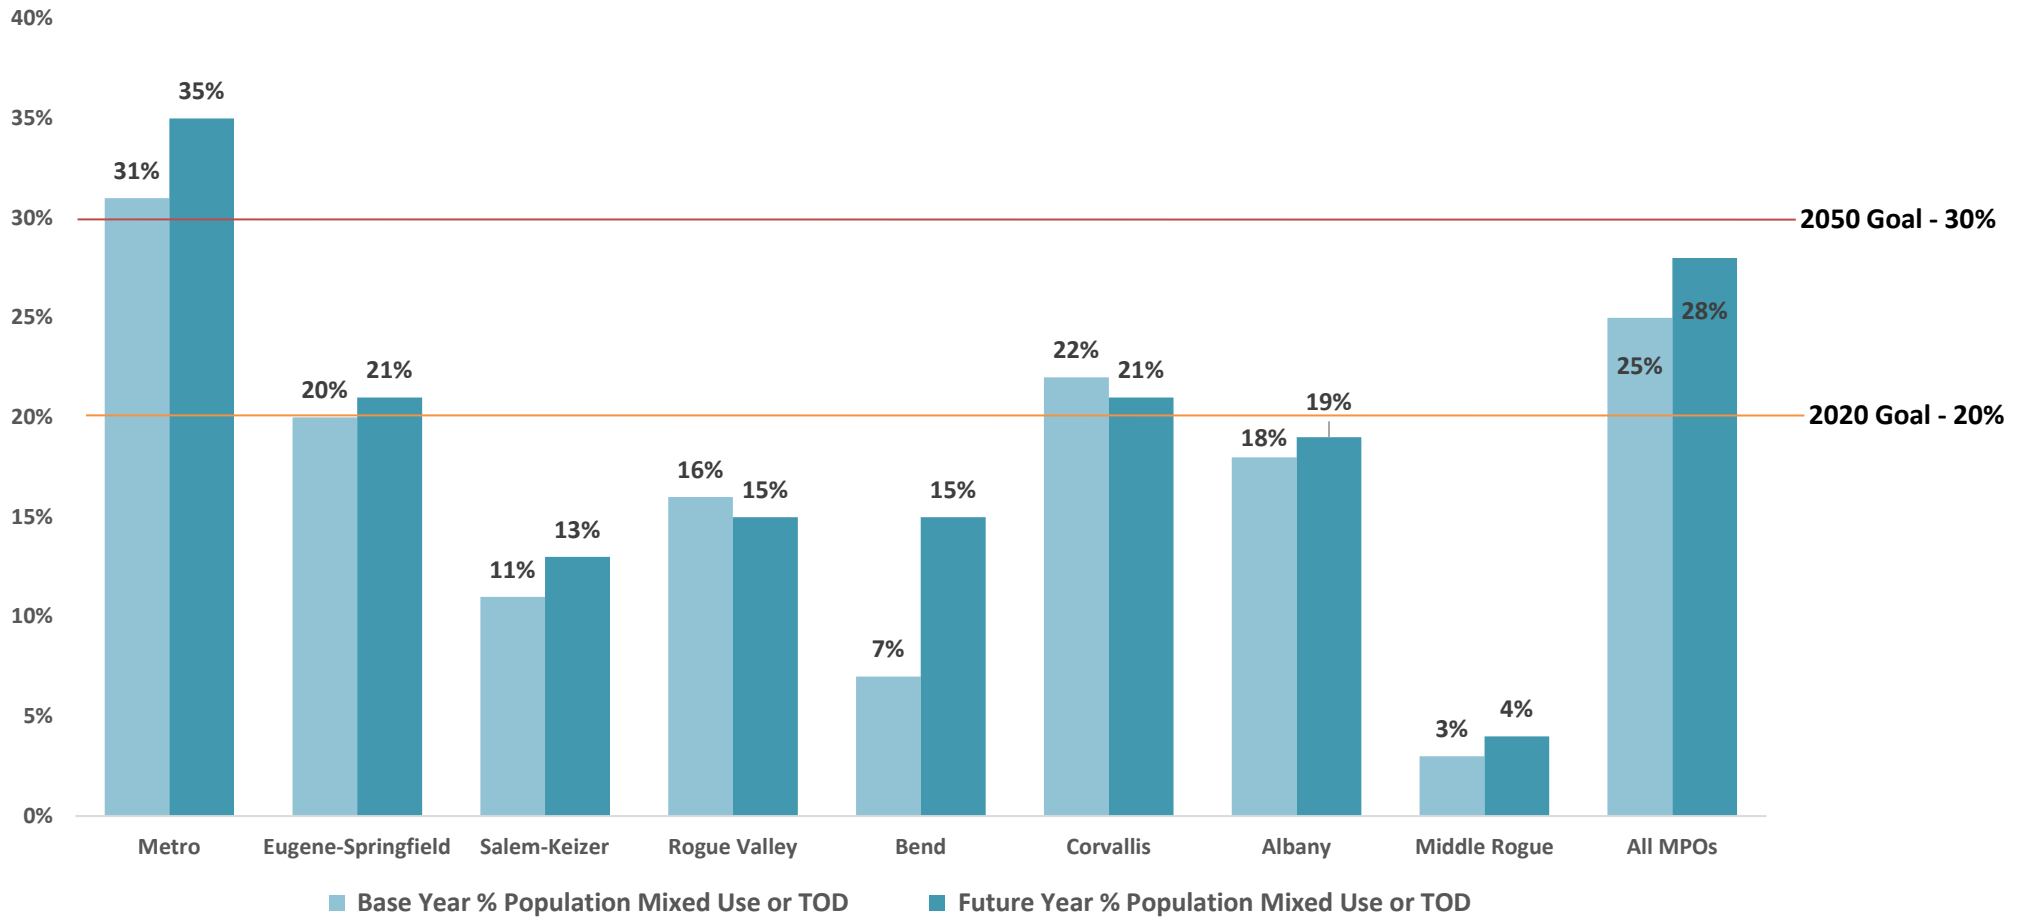

STS Monitoring Report Individual Metropolitan Area Results MPO Area Population Living in Mixed Use or TOD Areas as Defined by Place Type

Combined Acreage of Metropolitan UGBs

2010-2015 UGB to Population Growth Rate

Combined Metropolitan Area Population

■ 1990 Population ■ 2000 Population ■ 2010 Population ■ 2015 Population