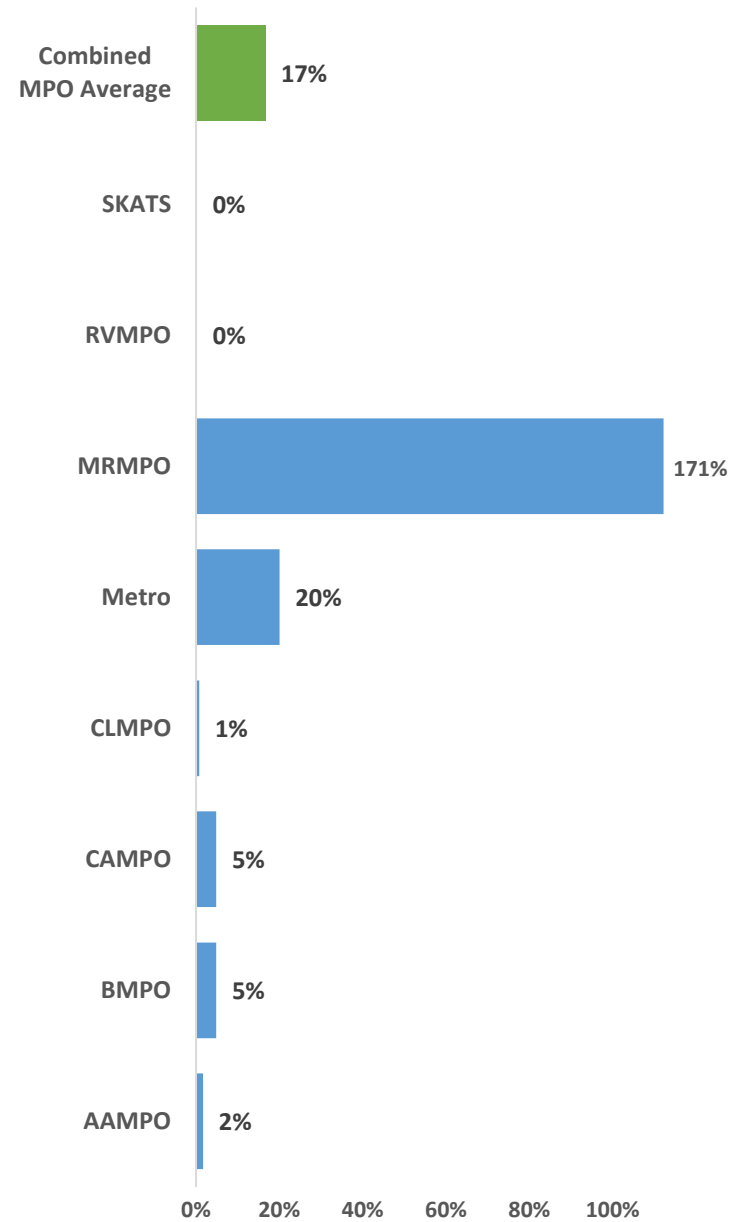

STS Monitoring Report Individual Metropolitan Area Results MPO Area Population Living in Mixed Use or TOD Areas as Defined by Place Type

Combined Acreage of Metropolitan UGBs

2010-2015 UGB to Population Growth Rate

Combined Metropolitan Area Population

■ 1990 Population ■ 2000 Population ■ 2010 Population ■ 2015 Population