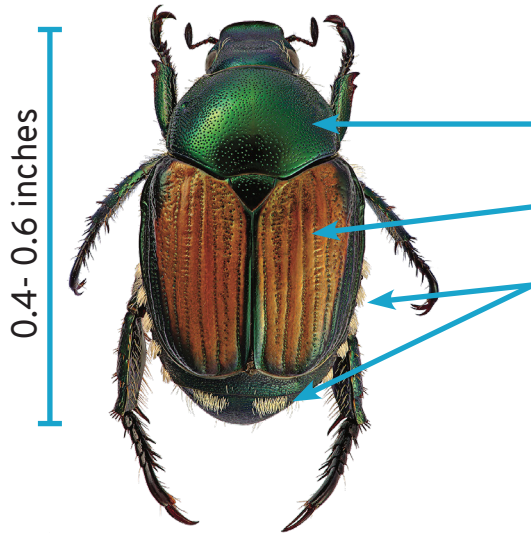

# JAPANESE BEETLE IN OREGON

**OREGON  
DEPARTMENT OF  
AGRICULTURE**

## Japanese Beetle Identification and Characters

In Oregon, the Japanese beetle (JB) can be distinguished from potential look-alikes by a combination of characters, and the overall body length. If the size and noted characters of a suspect insect do not all match then the specimen is unlikely to be JB.

### JB Identifying Characters

- metallic green thorax without hair
- reddish-brown wing covers
- multiple white hairy patches on abdomen
- total body length: .4 to .6 in (10- 15 mm)
- body shape oval when seen from above