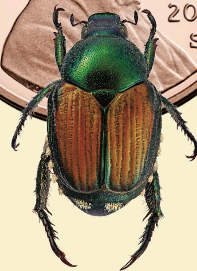

## Japanese Beetle Identification and Characters

In Oregon, the Japanese beetle (JB) can be distinguished from potential look-alikes by a combination of characters, and the overall body length. If the size and noted characters of a suspect insect do not all match then the specimen is unlikely to be JB.

### JB Identifying Characters

- metallic green thorax without hair
- reddish-brown wing covers
- multiple white hairy patches on abdomen
- total body length: .4 to .6 in (10- 15 mm)
- body shape oval when seen from above

## Japanese Beetle and Look-Alikes Comparison

JB and look-alikes shown to scale with a penny (.75 inch diameter)

Ground Beetles

Golden Buprestid

Dichelonyx

Bear Scarab

Klamath Leaf Beetle

Box Elder Bug

Brown Marmorated Stink Bug

There are over 20,000 species of insects in Oregon, about 5,000 of which are beetles. These include a number of metallic beetle species that differ from JB in size, shape, hairiness or color. Insects common around homes such as box elder and stink bugs are also sometimes confused with JB but noticeably lack metallic coloration.