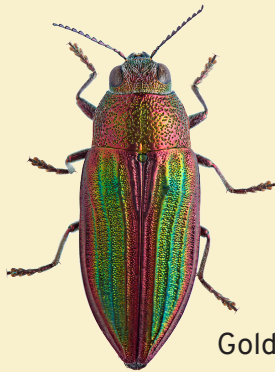

# JAPANESE BEETLE IN OREGON

**OREGON  
DEPARTMENT OF  
AGRICULTURE**

## Japanese Beetle Identification and Characters

In Oregon, the Japanese beetle (JB) can be distinguished from potential look-alikes by a combination of characters, and the overall body length. If the size and noted characters of a suspect insect do not all match then the specimen is unlikely to be JB.

### JB Identifying Characters

- metallic green thorax without hair
- reddish-brown wing covers
- multiple white hairy patches on abdomen
- total body length: .4 to .6 in (10- 15 mm)
- body shape oval when seen from above

## Japanese Beetle and Look-Alikes Comparison

JB and look-alikes shown to scale with a penny (.75 inch diameter)

Ground Beetles

Golden Buprestid

Dichelonyx

Bear Scarab

Klamath Leaf Beetle

Box Elder Bug