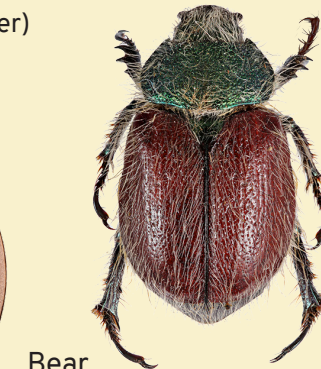

## Japanese Beetle Identification and Characters

In Oregon, the Japanese beetle (JB) can be distinguished from potential look-alikes by a combination of characters, and the overall body length. If the size and noted characters of a suspect insect do not all match then the specimen is unlikely to be JB.

### JB Identifying Characters

- metallic green thorax without hair
- reddish-brown wing covers
- multiple white hairy patches on abdomen
- total body length: .4 to .6 in (10- 15 mm)
- body shape oval when seen from above

## Japanese Beetle and Look-Alikes Comparison

JB and look-alikes shown to scale with a penny (.75 inch diameter)

Ground Beetles

Golden Buprestid

Dichelonyx

Bear Scarab

Klamath Leaf Beetle

Box Elder Bug

Brown Marmorated Stink Bug

There are over 20,000 species of insects in Oregon, about 5,000 of which are beetles. These include a number of metallic beetle species that differ from JB in size, shape, hairiness or color. Insects common around homes such as box elder and stink bugs are also sometimes confused with JB but noticeably lack metallic coloration.