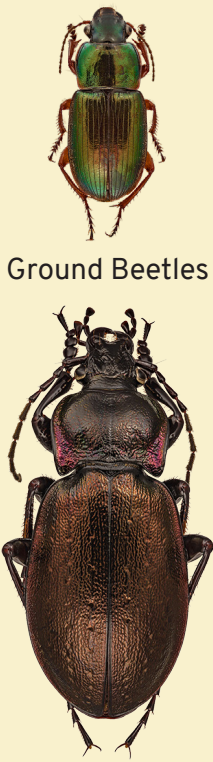

# JAPANESE BEETLE IN OREGON

**OREGON  
DEPARTMENT OF  
AGRICULTURE**

## Japanese Beetle Identification and Characters

In Oregon, the Japanese beetle (JB) can be distinguished from potential look-alikes by a combination of characters, and the overall body length. If the size and noted characters of a suspect insect do not all match then the specimen is unlikely to be JB.

### JB Identifying Characters

- metallic green thorax without hair
- reddish-brown wing covers
- multiple white hairy patches on abdomen
- total body length: .4 to .6 in (10- 15 mm)
- body shape oval when seen from above

## Japanese Beetle and Look-Alikes Comparison

JB and look-alikes shown to scale with a penny (.75 inch diameter)

Ground Beetles

Golden Buprestid

Dichelonyx

Bear Scarab

Klamath Leaf Beetle

Box Elder Bug