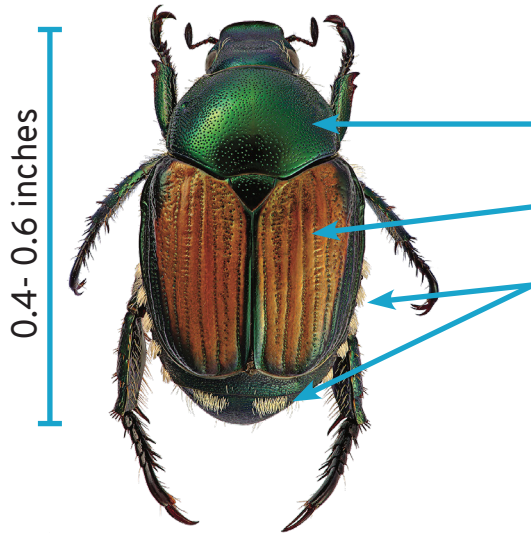

# JAPANESE BEETLE IN EASTERN OREGON

**OREGON  
DEPARTMENT OF  
AGRICULTURE**

## Japanese Beetle Identification and Characters

In eastern Oregon the Japanese beetle (JB) can be distinguished from potential look-alikes by a combination of characters, and the overall body length. If the size and noted characters of a suspect insect do not all match then the specimen is unlikely to be JB.

### JB Identifying Characters

- metallic green thorax without hair
- reddish-brown wing covers
- multiple white hairy patches on abdomen
- total body length: .4 to .6 in (10- 15 mm)
- body shape oval when seen from above