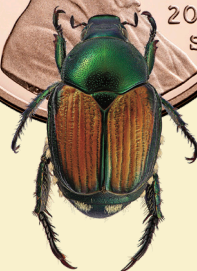

## Japanese Beetle Identification and Characters

In eastern Oregon the Japanese beetle (JB) can be distinguished from potential look-alikes by a combination of characters, and the overall body length. If the size and noted characters of a suspect insect do not all match then the specimen is unlikely to be JB.

### JB Identifying Characters

- metallic green thorax without hair
- reddish-brown wing covers
- multiple white hairy patches on abdomen
- total body length: .4 to .6 in (10- 15 mm)
- body shape oval when seen from above

## Japanese Beetle and Look-Alikes Comparison

JB and look-alikes shown to scale with a penny (.75 inch diameter)

Ground Beetles

Golden Buprestid

Dichelonyx

Bear Scarab

Klamath Leaf Beetle

Box Elder Bug

Brown Marmorated Stink Bug

There are over 20,000 species of insects in Oregon, about 5,000 of which are beetles. These include a number of metallic beetle species that differ from JB in size, shape, hairiness or color. Insects common around homes such as box elder and stink bugs are also sometimes confused with JB but noticeably lack metallic coloration.