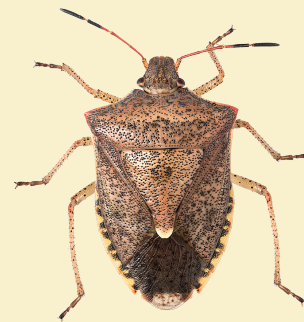

## Japanese Beetle Identification and Characters

In eastern Oregon the Japanese beetle (JB) can be distinguished from potential look-alikes by a combination of characters, and the overall body length. If the size and noted characters of a suspect insect do not all match then the specimen is unlikely to be JB.

### JB Identifying Characters

- metallic green thorax without hair
- reddish-brown wing covers
- multiple white hairy patches on abdomen
- total body length: .4 to .6 in (10- 15 mm)
- body shape oval when seen from above

## Japanese Beetle and Look-Alikes Comparison

JB and look-alikes shown to scale with a penny (.75 inch diameter)

Ground Beetles

Golden Buprestid

Dichelonyx

Bear Scarab

Klamath Leaf Beetle

Box Elder Bug

Brown Marmorated Stink Bug

There are over 20,000 species of insects in Oregon, about 5,000 of which are beetles. These include a number of metallic beetle species that differ from JB in size, shape, hairiness or color. Insects common around homes such as box elder and stink bugs are also sometimes confused with JB but noticeably lack metallic coloration.