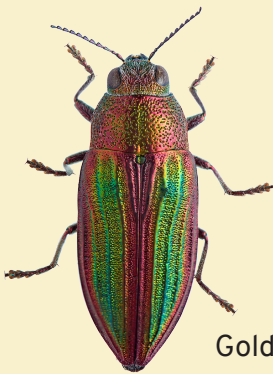

# JAPANESE BEETLE IN EASTERN OREGON

**OREGON  
DEPARTMENT OF  
AGRICULTURE**

## Japanese Beetle Identification and Characters

In eastern Oregon the Japanese beetle (JB) can be distinguished from potential look-alikes by a combination of characters, and the overall body length. If the size and noted characters of a suspect insect do not all match then the specimen is unlikely to be JB.

### JB Identifying Characters

- metallic green thorax without hair
- reddish-brown wing covers
- multiple white hairy patches on abdomen
- total body length: .4 to .6 in (10- 15 mm)
- body shape oval when seen from above

## Japanese Beetle and Look-Alikes Comparison

JB and look-alikes shown to scale with a penny (.75 inch diameter)

Ground Beetles

Golden Buprestid

Dichelonyx

Bear Scarab

Klamath Leaf Beetle

Box Elder Bug