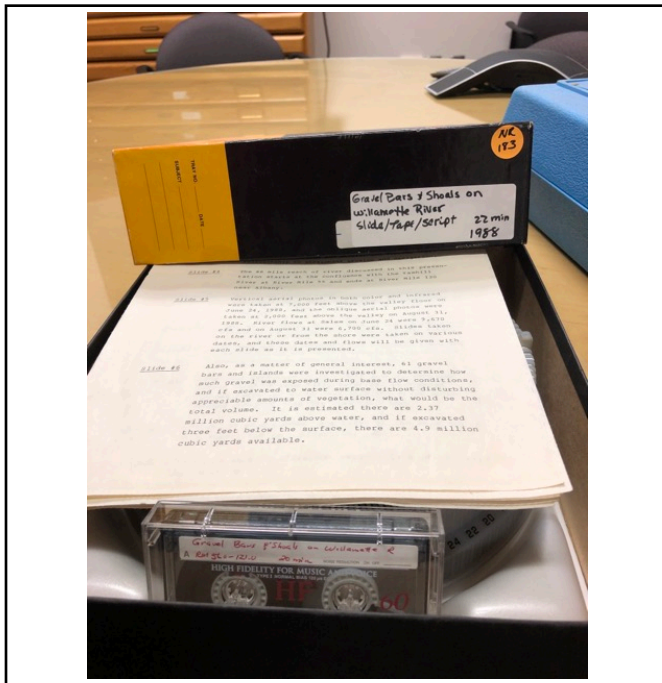

Oregon Department of Agriculture
Inventory Survey

A-0016

Willamette falls fishing

A-0018

Columbia River Basin - Landsat Satellite Map

A-0020

Gravel Bars & Shoals on the Willamette River: watercolor painting
Slide, Tape & Script