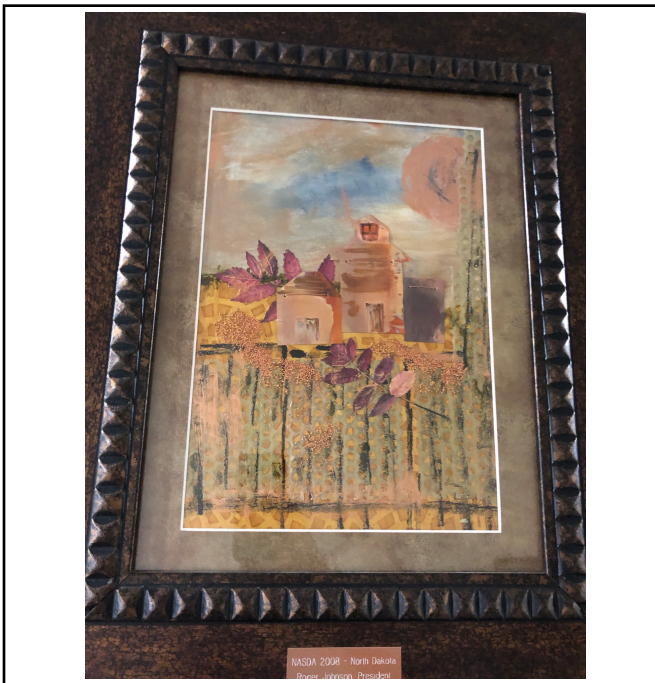

Painting of North Dakota