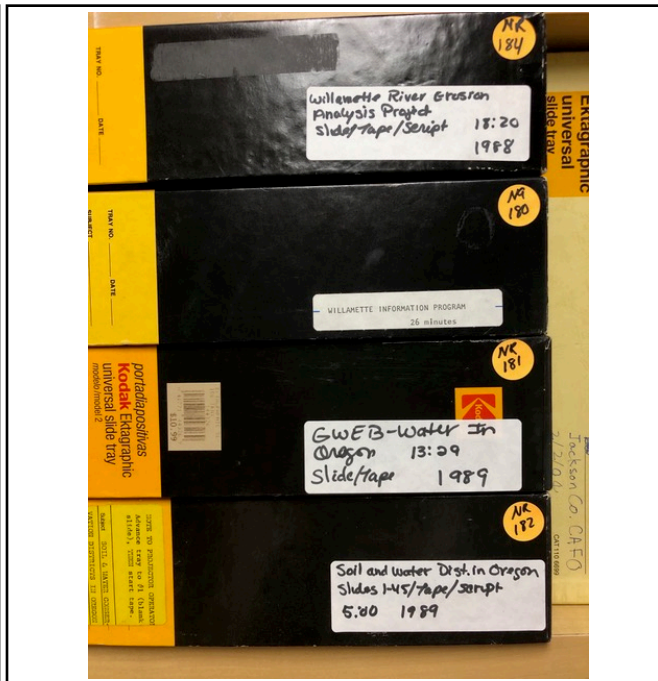

Various Projector slides