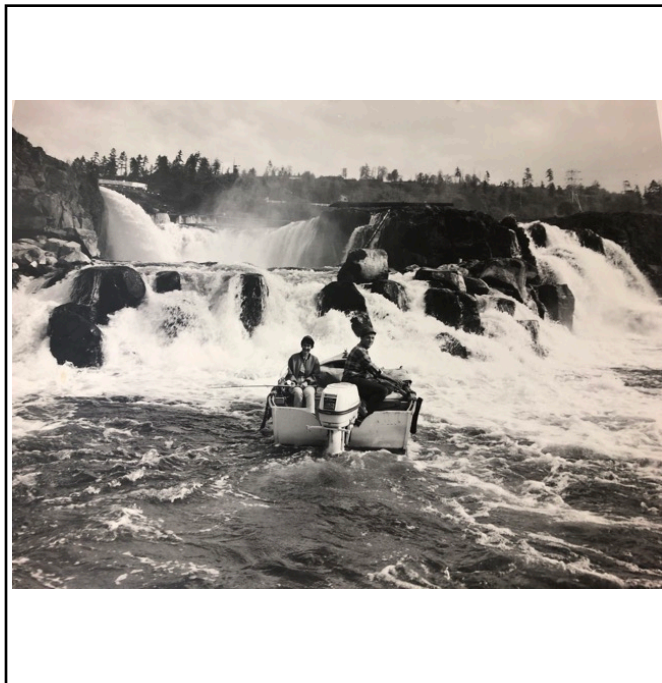

Oregon Department of Agriculture  
Inventory Survey

A-0016

Willamette falls fishing

A-0018

Columbia River Basin - Landsat Satellite Map

A-0020

Gravel Bars & Shoals on the Willamette River: Slide, Tape & Script