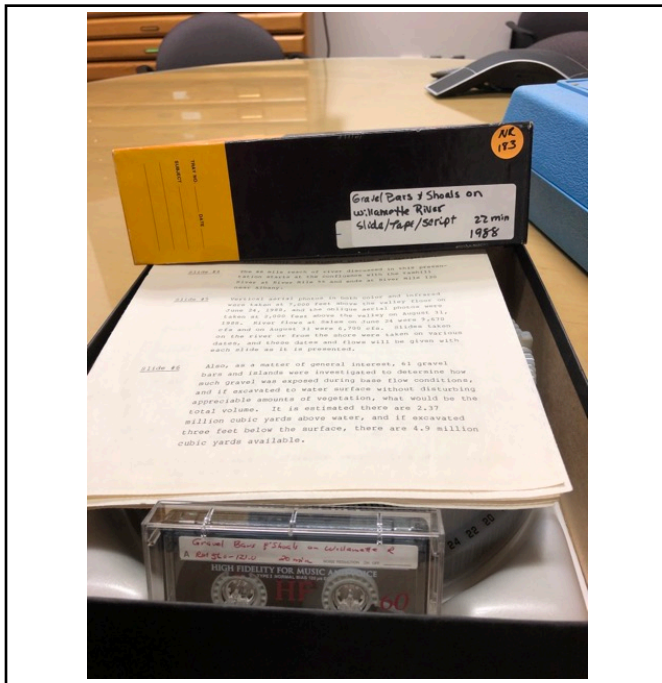

Oregon Department of Agriculture  
Inventory Survey

A-0016

Willamette falls fishing

A-0018

Columbia River Basin - Landsat Satellite Map

A-0020

Gravel Bars & Shoals on the Willamette River: Slide, Tape & Script