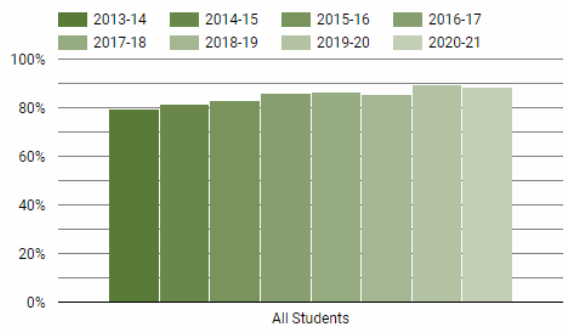

Oregon Schools Data Dashboard

One Page Guide

Oregon Schools Data

- Federal Program Demo...
- Regular Attenders
- English Language Arts
- Mathematics
- 9th Grade On Track
- 4 Year Graduation**
- 5 Year HS Completer
- Employment Projections

Choose any District in the State of Oregon.

Reset Share

District: (1)

4 Year Graduation Rate

School Name	2020-21	2019-20	2018-19	2017-18	2016-17	2015-16	2014-15	2013-14
School 1	85.9%	85.0%	78.0%	80.0%	80.0%	80.0%	80.0%	80.0%
School 2	96.0%	98.5%	80.0%	80.0%	80.0%	80.0%	80.0%	80.0%
School 3	96.9%	-	80.0%	80.0%	80.0%	80.0%	80.0%	80.0%
School 4	80.2%	78.6%	70.0%	70.0%	70.0%	70.0%	70.0%	70.0%
School 5	69.4%	83.3%	62.0%	62.0%	62.0%	62.0%	62.0%	62.0%
School 6	80.7%	-	80.0%	80.0%	80.0%	80.0%	80.0%	80.0%
School 7	-	98.8%	90.9%	94.8%	96.3%	93.0%	93.0%	93.0%
School 8	100.0%	98.6%	100.0%	100.0%	98.8%	98.0%	98.0%	98.0%