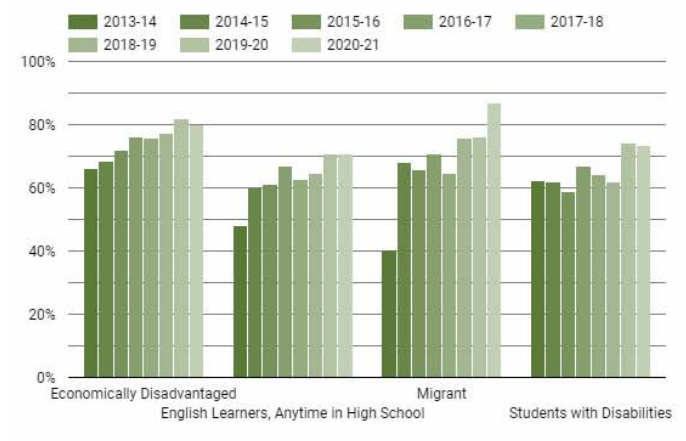

Choose any District in the State of Oregon.

Reset Share

District: (1)

4 Year Graduation Rate

School Name	2020-21	2019-20	2018-19	2017-18	2016-17	2015-16	2014-15	2013-14
School 1	85.9%	85.0%	78.0%	80.0%	80.0%	80.0%	80.0%	80.0%
School 2	96.0%	98.5%	80.0%	80.0%	80.0%	80.0%	80.0%	80.0%
School 3	96.9%	-	80.0%	80.0%	80.0%	80.0%	80.0%	80.0%
School 4	80.2%	78.6%	70.0%	70.0%	70.0%	70.0%	70.0%	70.0%
School 5	69.4%	83.3%	62.0%	62.0%	62.0%	62.0%	62.0%	62.0%
School 6	80.7%	-	80.0%	80.0%	80.0%	80.0%	80.0%	80.0%
School 7	-	98.8%	90.9%	94.8%	96.3%	93.0%	93.0%	93.0%
School 8	100.0%	98.6%	100.0%	100.0%	98.8%	98.0%	98.0%	98.0%

Hover above the map of Oregon to find this menu button and access a presentation mode

Select a page from this menu to see different data sets.

Hover over a bar to see the actual percentage represented by that bar.