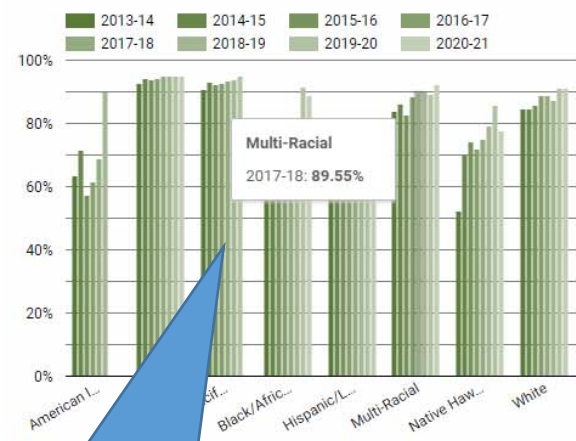

Choose any District in the State of Oregon.

Reset Share

District: (1)

4 Year Graduation Rate

School Name	2020-21	2019-20	2018-19	2017-18	2016-17	2015-16	2014-15	2013-14
School 1	85.9%	85.0%	78.0%	80.0%	80.0%	80.0%	80.0%	80.0%
School 2	96.0%	98.5%	80.0%	80.0%	80.0%	80.0%	80.0%	80.0%
School 3	96.9%	-	80.0%	80.0%	80.0%	80.0%	80.0%	80.0%
School 4	80.2%	78.6%	70.0%	70.0%	70.0%	70.0%	70.0%	70.0%
School 5	69.4%	83.3%	62.0%	62.0%	62.0%	62.0%	62.0%	62.0%
School 6	80.7%	-	80.0%	80.0%	80.0%	80.0%	80.0%	80.0%
School 7	-	98.8%	90.9%	94.8%	96.3%	93.0%	93.0%	93.0%
School 8	100.0%	98.6%	100.0%	100.0%	98.8%	98.0%	98.0%	98.0%

Hover above the map of Oregon to find this menu button and access a presentation mode

Select a page from this menu to see different data sets.

Hover over a bar to see the actual percentage represented by that bar.