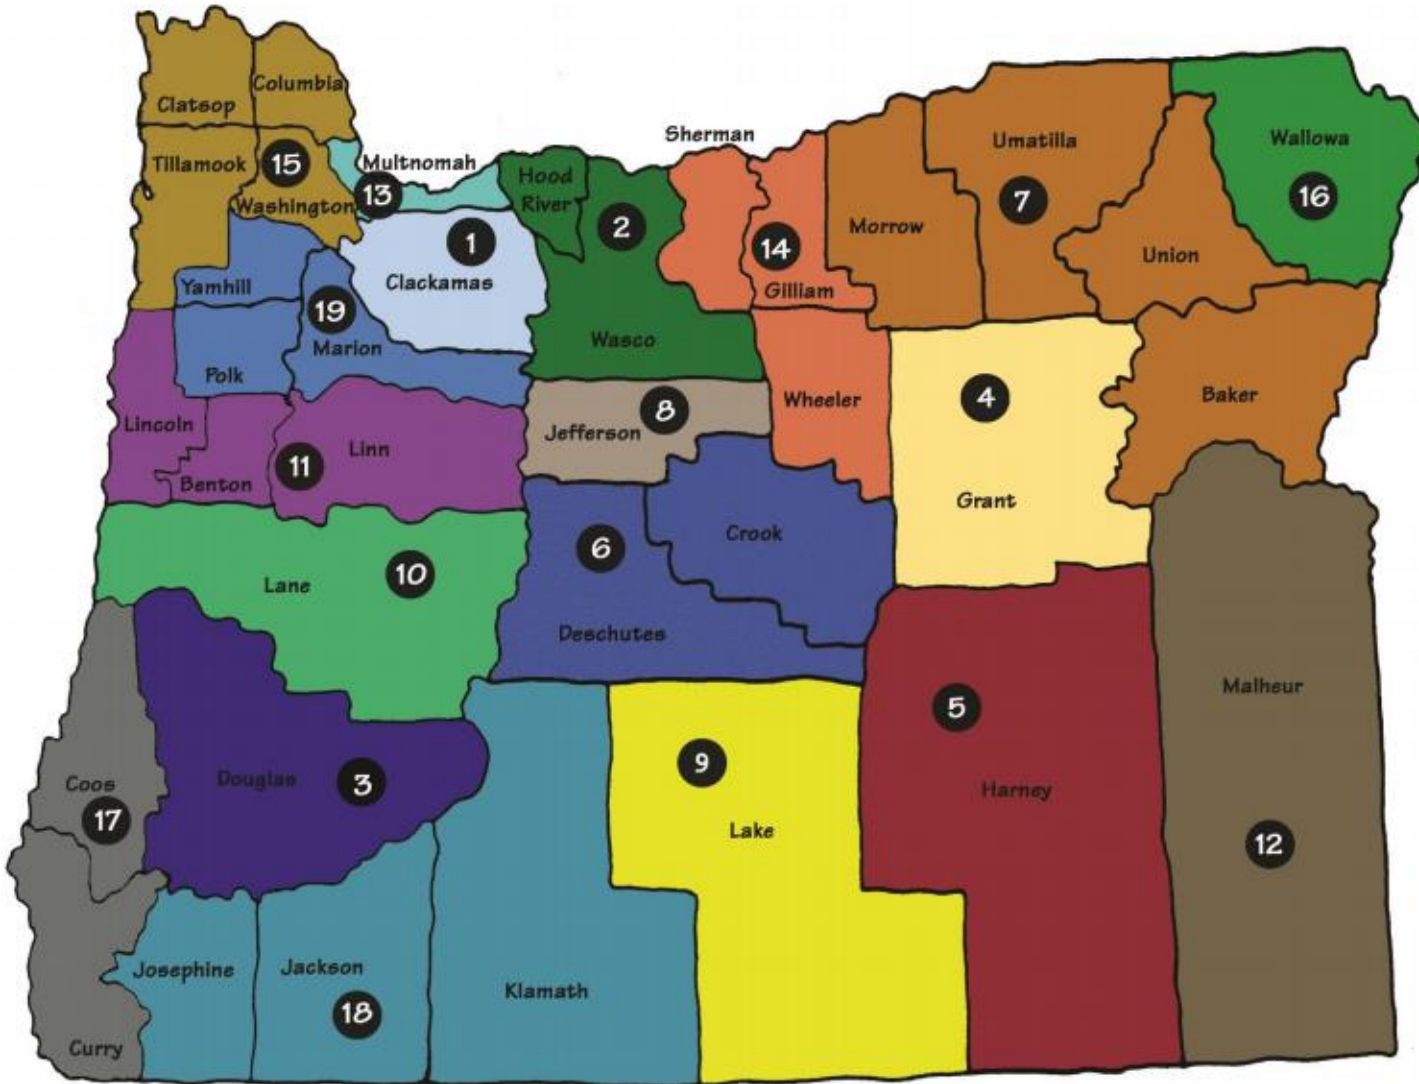

Oregon Education Service Districts (ESD)

1	Clackamas ESD
2	Columbia ESD
3	Douglas ESD
4	Grant County ESD
5	Harney ESD
6	High Desert ESD
7	InterMountain ESD
8	Jefferson ESD
9	Lake ESD
10	Lane ESD
11	Linn Benton Lincoln ESD
12	Malheur ESD
13	Multnomah ESD
14	North Central ESD
15	NW Regional ESD
16	Region 18 Wallowa ESD
17	South Coast ESD
18	Southern Oregon ESD
19	Willamette ESD