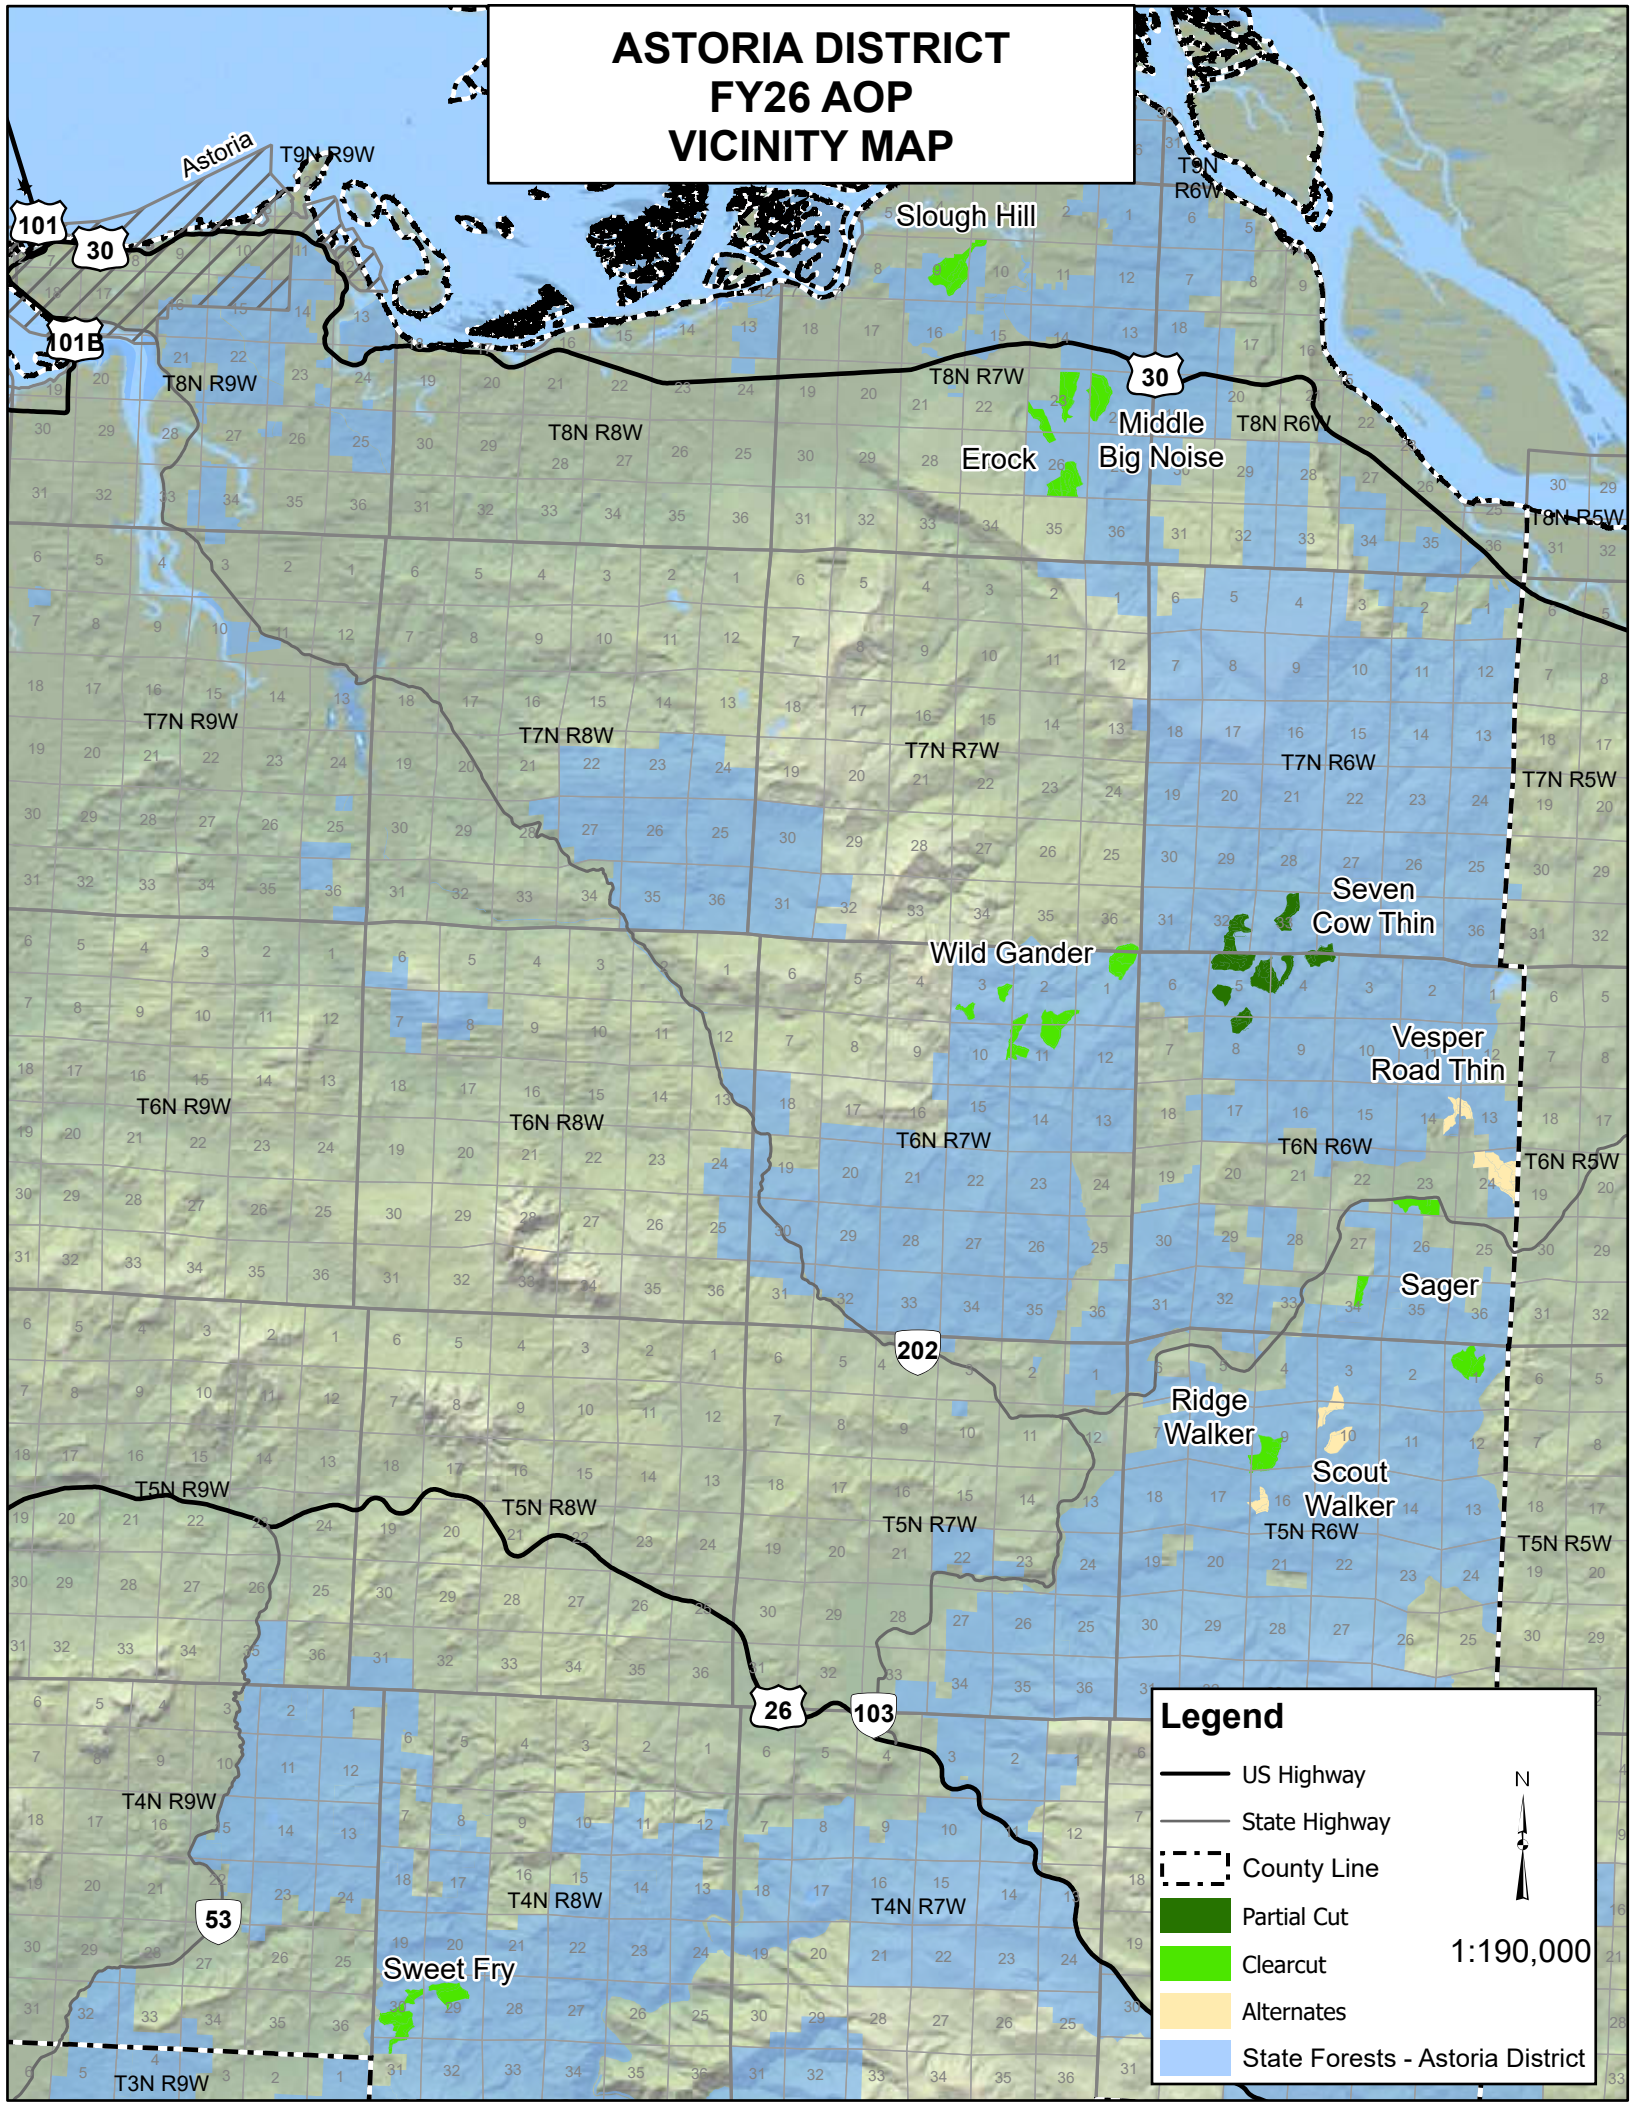

ASTORIA DISTRICT FY26 AOP VICINITY MAP

Legend

- US Highway
- State Highway
- County Line
- Partial Cut
- Clearcut
- Alternates
- State Forests - Astoria District

N

1:190,000