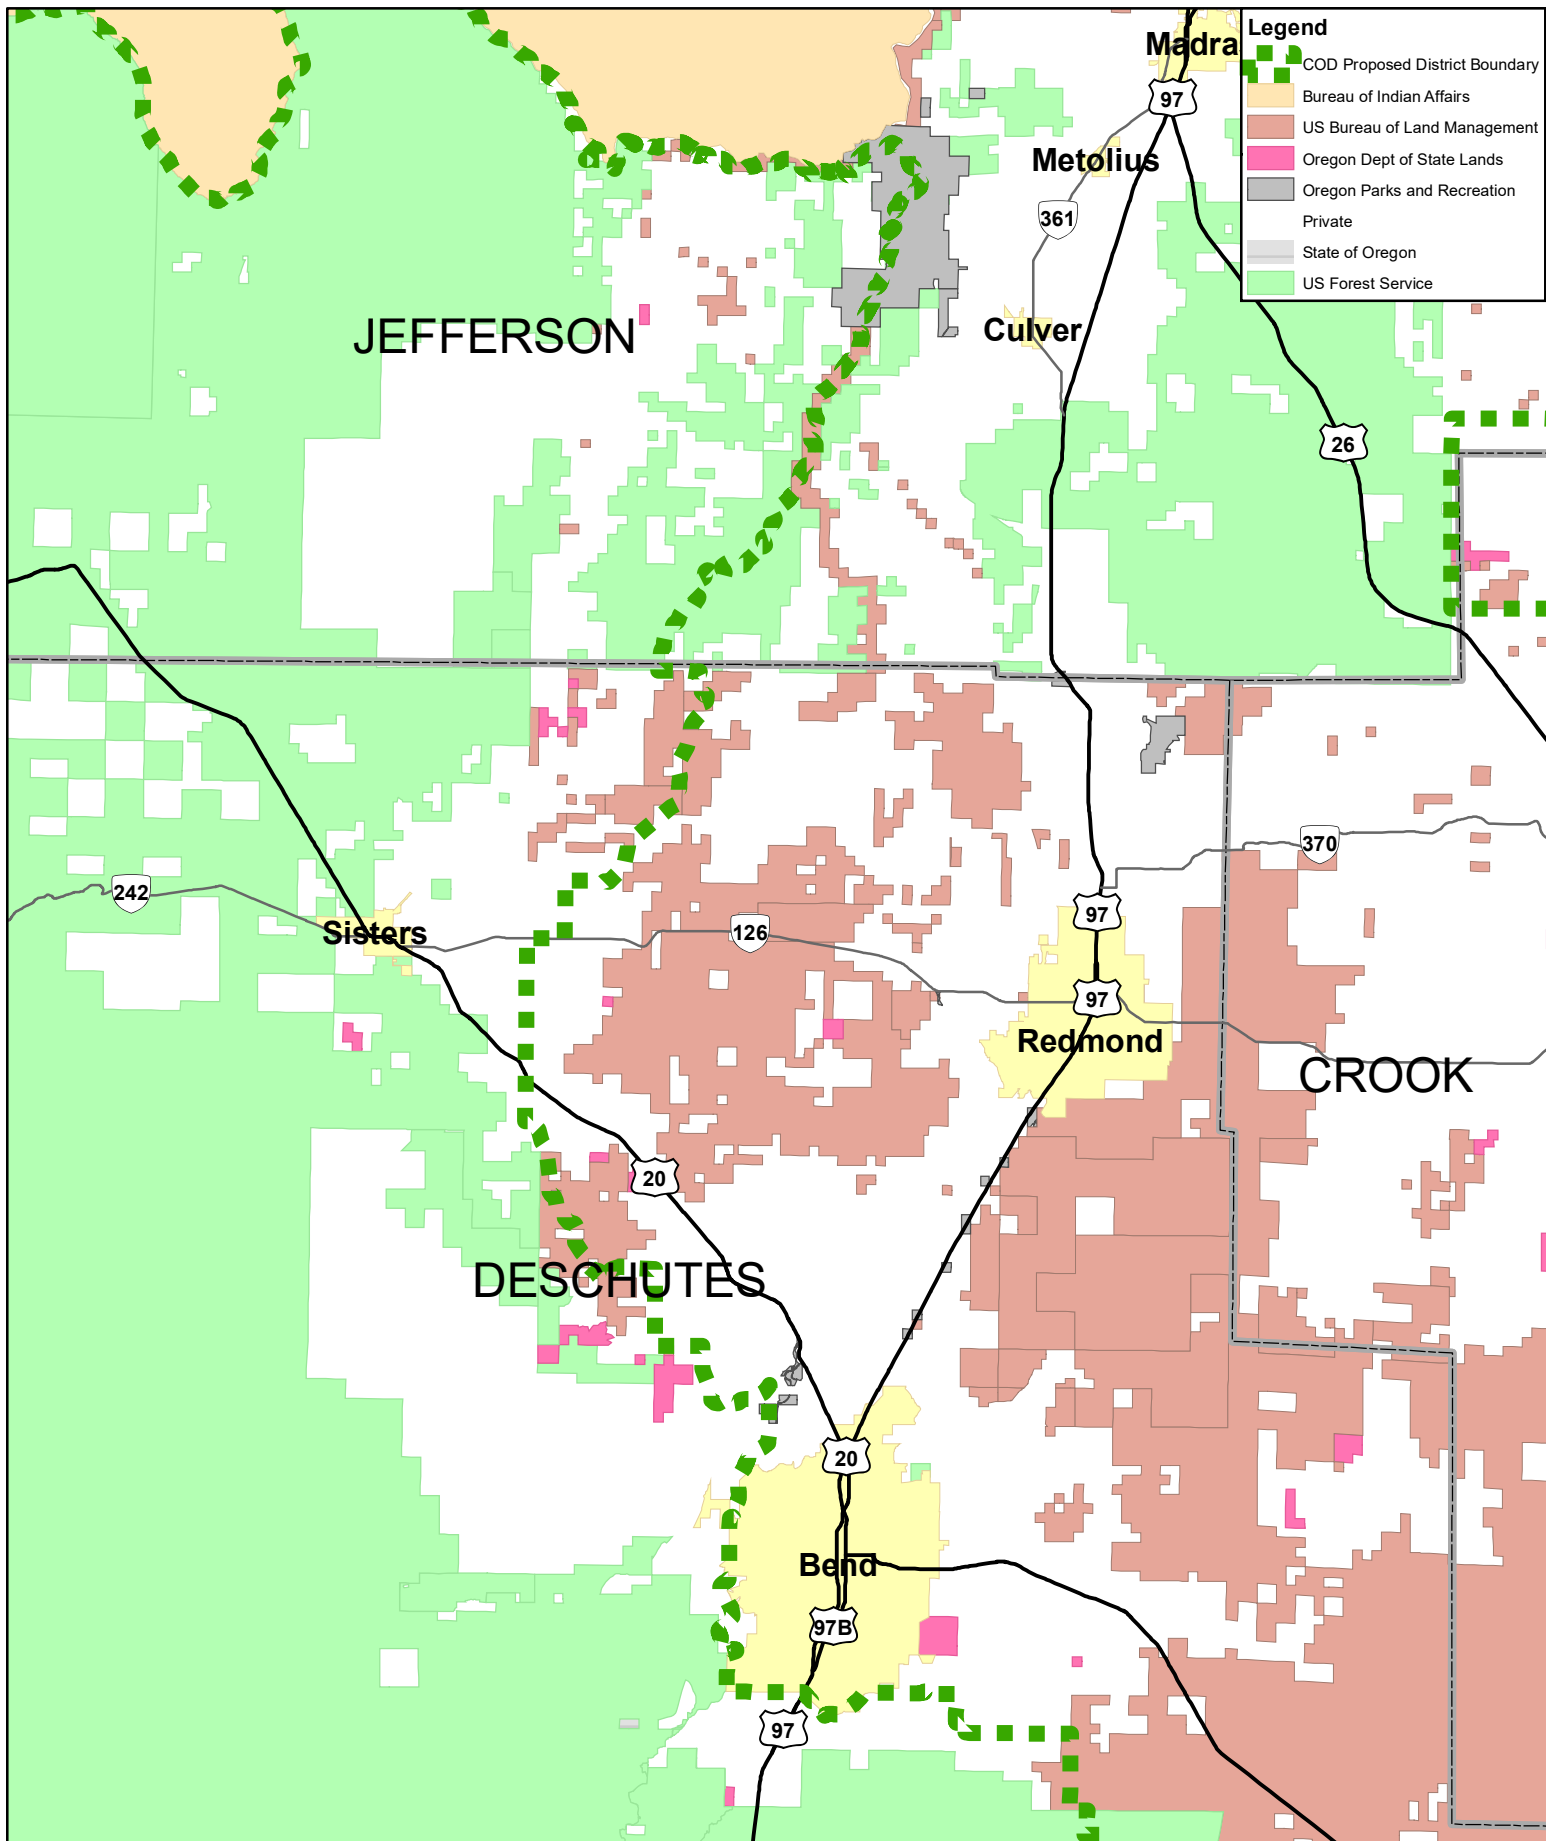

COD Proposed District Boundary

Legend

- COD Proposed District Boundary
- Bureau of Indian Affairs
- US Bureau of Land Management
- Oregon Dept of State Lands
- Oregon Parks and Recreation
- Private
- State of Oregon
- US Forest Service

"STEWARDSHIP IN FORESTRY"